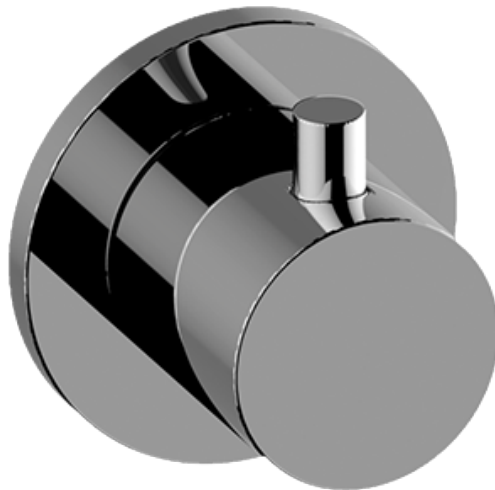

Finishes

Unfinished Unfinished Architectural
Brass Brushed Brass White

G-8053

M-Series

3-Way Diverter Control Valve WITH Off Function (No Pass-Through)

Product Features

- 3/4" universal inlets/outlets with female threads
- Stacking inlet feature
- Supplied with protective plastic cover
- CalGreen compliant dependent on functions

www.graff-faucets.com | phone: 800-954-4723

SHOWER
M-Series Round Three-Way
Diverter Valve Trim Plate and
Handle
G-8069-RH1-T

Information

- Single metal handle
- Decorative trim plate
- Use with G-8053 3-way diverter control rough valve WITH off function
- To complete package, you must order rough valve

Finishes

G-8069-RH1-T

3-way Diverter Valve - Trim - M-Series

SHOWER
8" Round Brass Showerhead
G-8449

GRAFF®

Information

- 1/4" thick
- 169 no-clog, easy-clean rubber spray nozzles
- Recommended use with ceiling shower arm
- Recommended for use at no more than 10 degrees tilt
- Showerhead flow rate ≤ 1.8 max gpm
- CALGreen

Finishes

G-8449

Aqua-Sense Collection
Contemporary 8" Round Showerhead

GRAFF[®]
CUTTING EDGE DESIGN

Product Features

- 1/4" thick
- 169 no-clog, easy-clean rubber spray nozzles
- Showerhead flow rate ≤ 1.8 max gpm