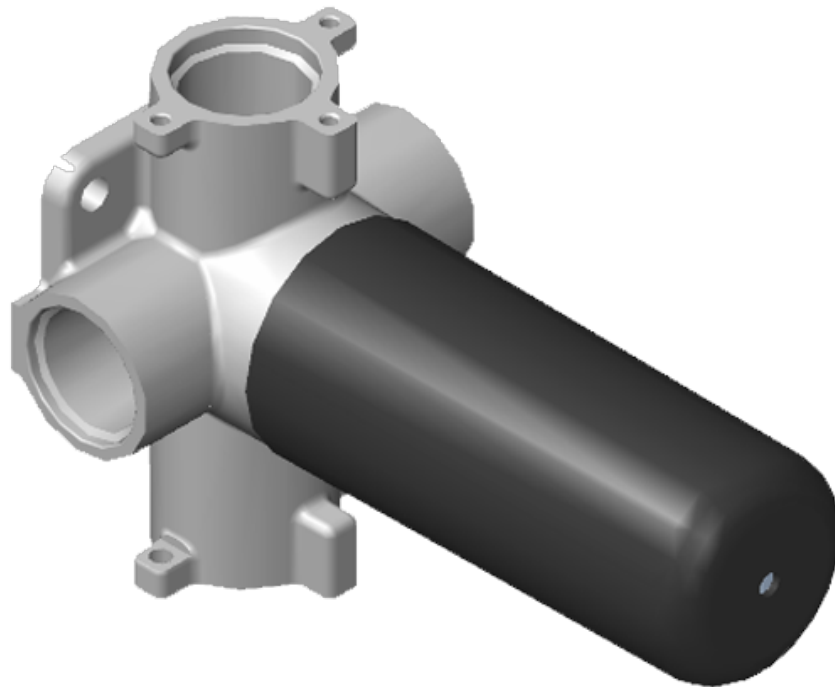

SHOWER
M-Series Full Thermostatic
Shower System with Diverter
Valve
GL2.122SG-RH0

GRAFF®

Information

- 3/4" thermostatic valve and trim
- 8" rain showerhead with 12" wall-mounted shower arm
- Flush-mounted swivel body sprays (3 pieces)
- Handshower set w/wall bracket
- 3-way diverter valve
- Showerhead features no-clog, easy-clean spray nozzles
- Optional extension kit
- Flow rates: showerhead \leq 1.8 max gpm, handshower \leq 1.5 max gpm, body sprays \leq 1.5 max gpm each

www.graff-faucets.com | phone: 800-954-4723

SHOWER
M-Series Round Thermostatic
Valve Trim Plate and Handle
G-8037-RH-T

Information

- Single metal handle
- Decorative trim plate
- Use with G-8006 thermostatic rough valve
- To complete package, you must order rough valve

Finishes

G-8037-RH-T

M-Series Round Thermostatic Valve Trim Plate and Handle

Product Features

- Single metal handle
- Decorative trim plate
- To complete package, you must order G-8006 thermostatic rough valve

SHOWER
 Three-Way Diverter Control Valve
 WITH Off Function (No Pass-
 Through)
G-8053

Information

- ~11.4 gpm @ 60 psi
- 3/4" universal inlets/outlets with female threads
- Operates one function at a time
- Stacking inlet feature
- Supplied with protective plastic cover
- CALGreen compliant depending on functions