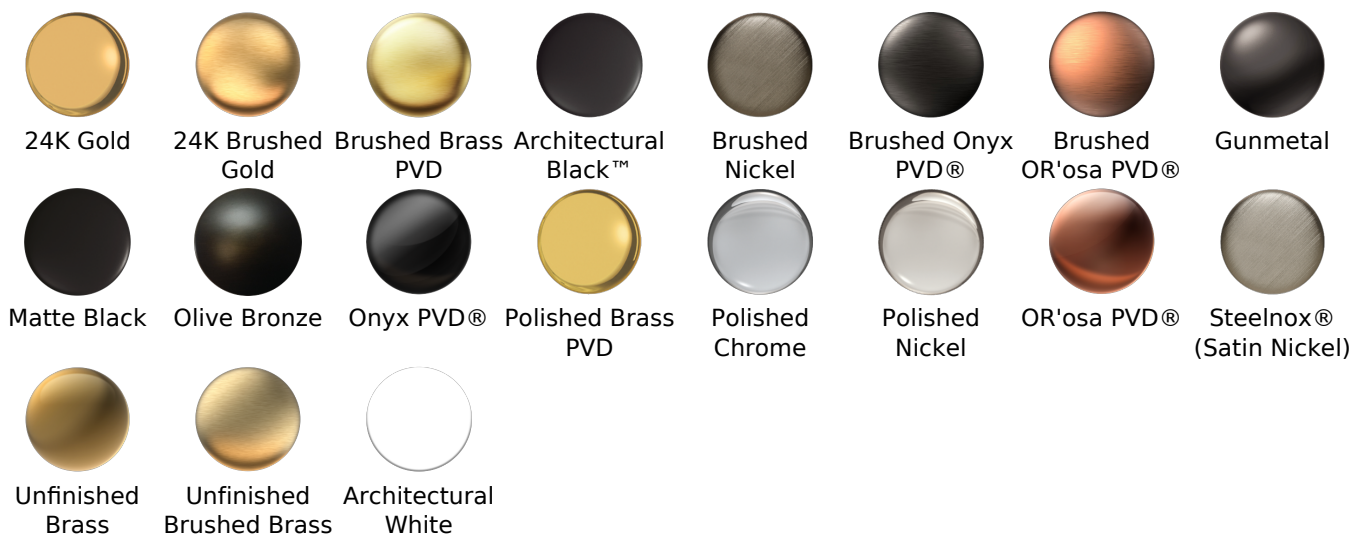

Information

- Brass spiral flexible hose with conical nut

Finishes