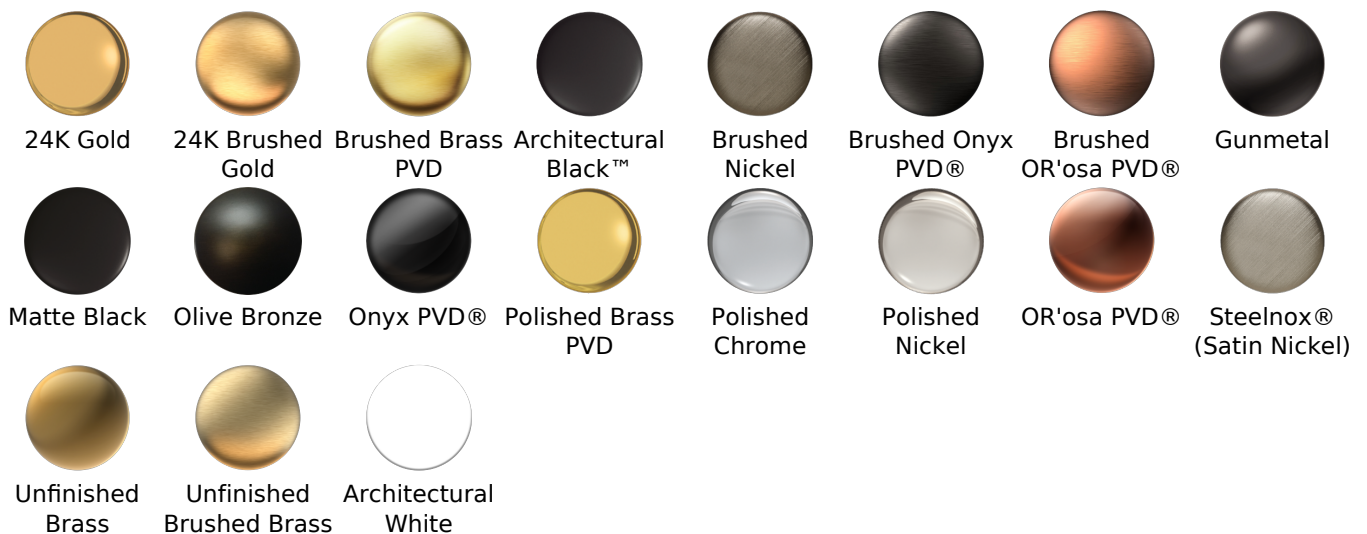

SHOWER
Contemporary 12" Shower Arm
G-8503

GRAFF®

Information

- Includes arm and solid round flange
- 1/2" NPT male thread inlet
- For use with all showerheads

Finishes