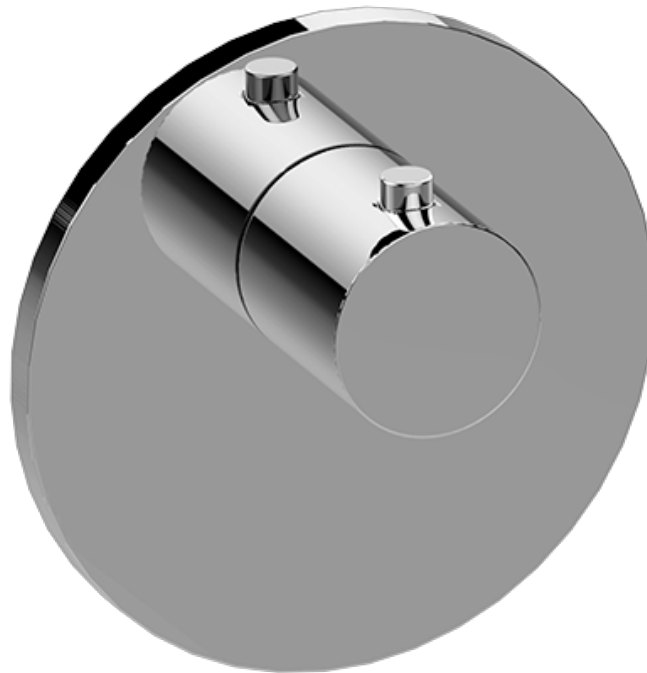

SHOWER
M-Series Full Thermostatic
Shower System with Diverter
Valve
GL2.122SG-RH0

GRAFF®

Information

- 3/4" thermostatic valve and trim
- 8" rain showerhead with 12" wall-mounted shower arm
- Flush-mounted swivel body sprays (3 pieces)
- Handshower set w/wall bracket
- 3-way diverter valve
- Showerhead features no-clog, easy-clean spray nozzles
- Optional extension kit
- Flow rates: showerhead \leq 1.8 max gpm, handshower \leq 1.5 max gpm, body sprays \leq 1.5 max gpm each

Finishes

G-8006

M-Series

3/4" Concealed Thermostatic Rough Valve

Product Features

- 12.9 gpm @ 60 psi
- 3/4" universal inlets
- Built-in service stops
- Stacking outlet feature
- Complete serviceability from front of all units
- Supplied with protective plastic cover
- CalGreen compliant dependent on functions

www.graff-faucets.com | phone: 800-954-4723

SHOWER
M-Series Round Thermostatic
Valve Trim Plate and Handle
G-8037-RH-T

Information

- Single metal handle
- Decorative trim plate
- Use with G-8006 thermostatic rough valve
- To complete package, you must order rough valve

Finishes

G-8037-RH-T

M-Series Round Thermostatic Valve Trim Plate and Handle

Product Features

- Single metal handle
- Decorative trim plate
- To complete package, you must order G-8006 thermostatic rough valve