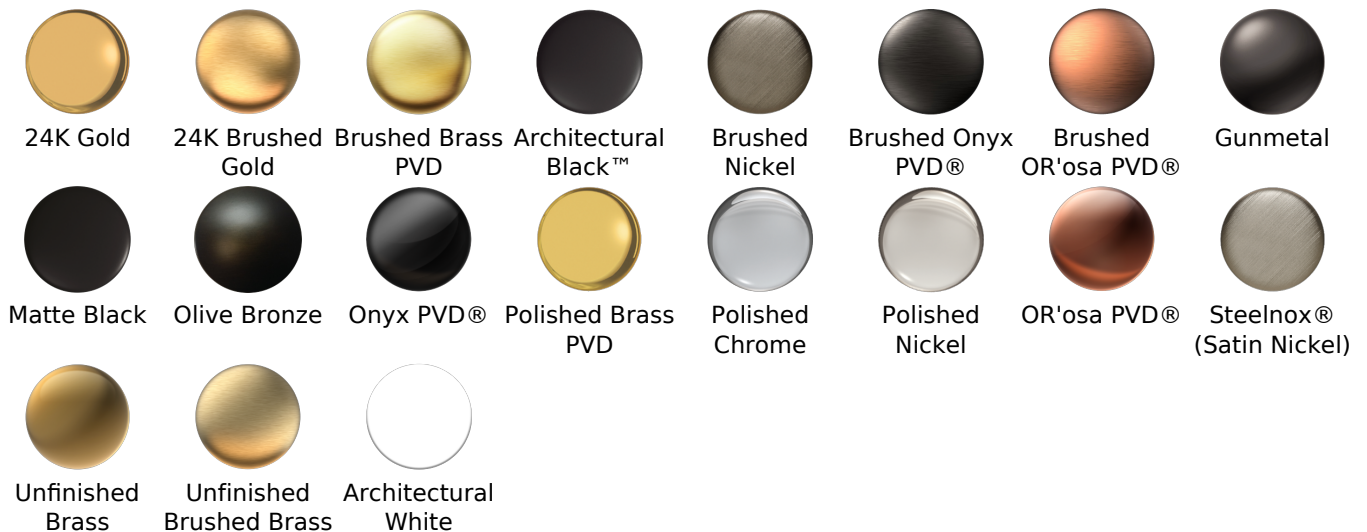

SHOWER
M-Series Round Three-Way
Diverter Valve Trim Plate and
Handle
G-8069-RH1-T

Information

- Single metal handle
- Decorative trim plate
- Use with G-8053 3-way diverter control rough valve WITH off function
- To complete package, you must order rough valve

Finishes