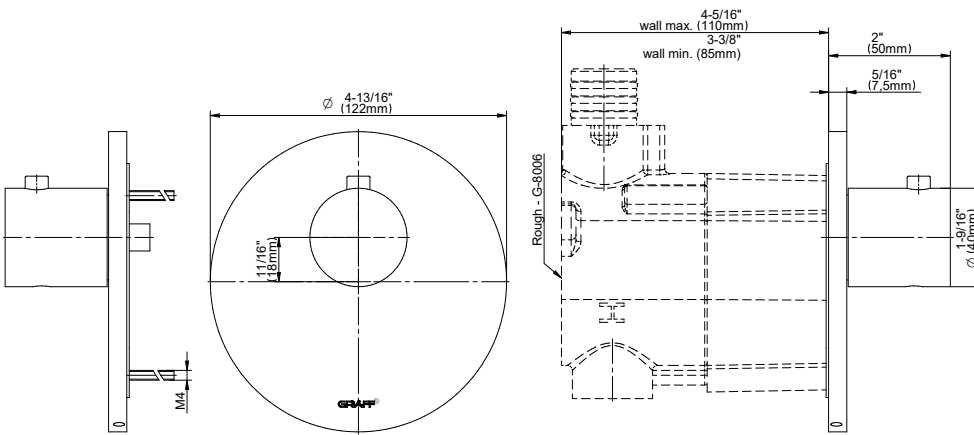

Available Finishes

- Polished Chrome
  G-8037-RH-PC-T
- Polished Nickel
  G-8037-RH-PN-T
- Brushed Nickel
  G-8037-RH-BNi-T
- Matte Black*
  G-8037-RH-MBK-T*
- Architectural Black*
  G-8037-RH-BK-T*
- Architectural White*
  G-8037-RH-WT-T*
- Unfinished Brushed Brass*
  G-8037-RH-UBB-T*
- Unfinished Brass*
  G-8037-RH-UB-T*
- Steinox (Satin Nickel)
  G-8037-RH-SN-T
- Olive Bronze*
  G-8037-RH-OB-T*
- Gunmetal*
  G-8037-RH-GM-T*
- OR'osa PVD*
  G-8037-RH-RG-T*
- Brushed OR'osa PVD*
  G-8037-RH-BRG-T*
- Onyx PVD*
  G-8037-RH-OX-T*
- Brushed Onyx PVD*
  G-8037-RH-BOX-T*
- Polished Brass PVD*
  G-8037-RH-PB-T*
- Brushed Brass PVD*
  G-8037-RH-OX-T*
- 24K Brushed Gold*
  G-8037-RH-BAU-T*
- 24K Gold*
  G-8037-RH-AU-T*