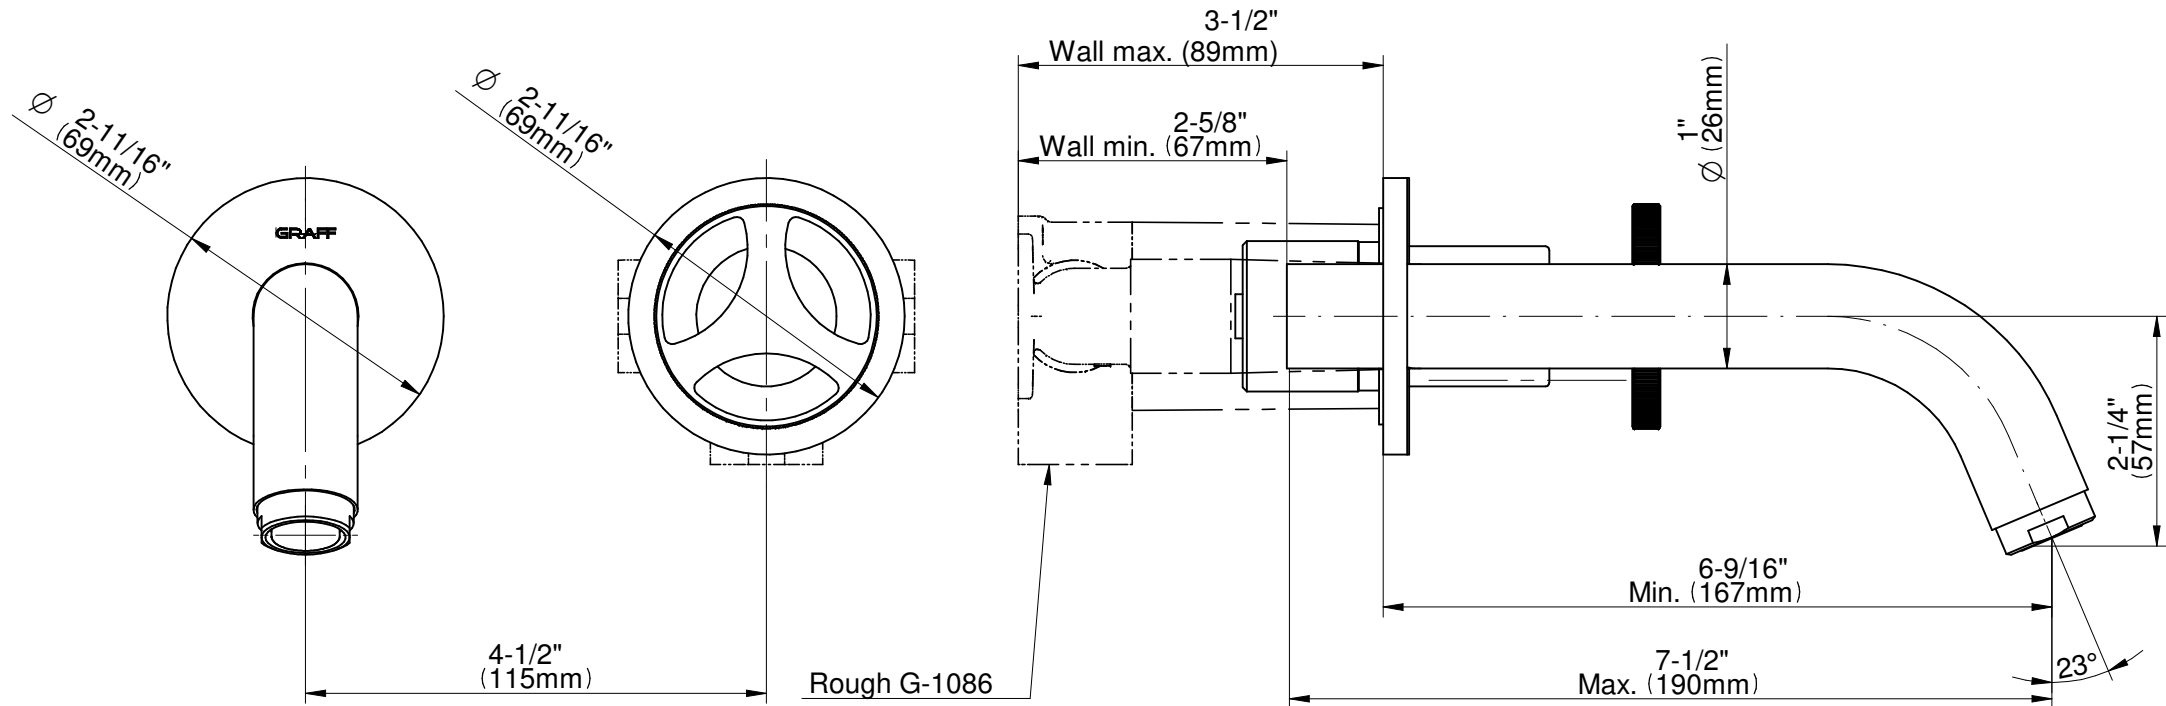

GN-11435-C19B-T

Harley Series

GRAFF[®]
Art of Bath