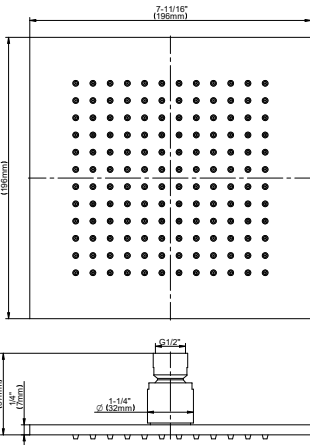

The measurements shown are for reference only. Products and specifications shown are subject to change without notice. Revised 1/2019

www.graff-designs.com | phone: 800-954-4723