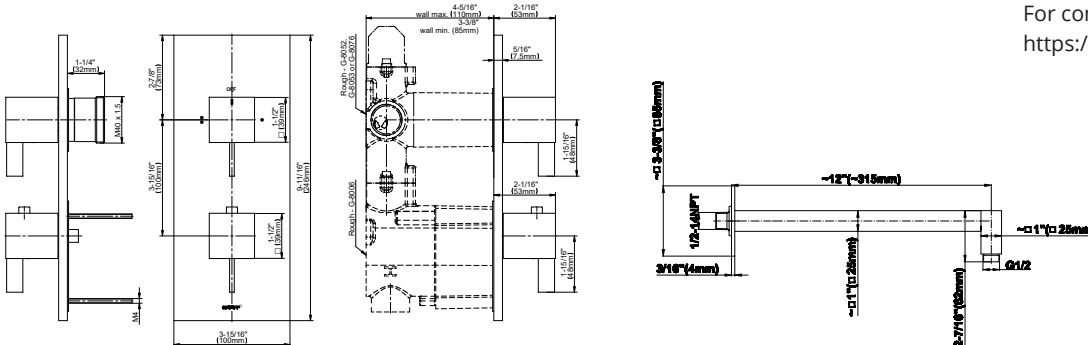

The measurements shown are for reference only. Products and specifications shown are subject to change without notice. Revised 1/2019

www.graff-designs.com | phone: 800-954-4723