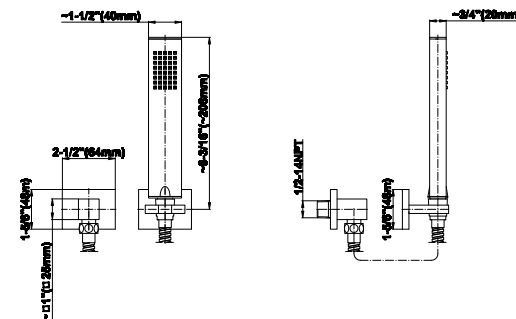

The measurements shown are for reference only. Products and specifications shown are subject to change without notice. Revised 1/2019

www.graff-designs.com | phone: 800-954-4723