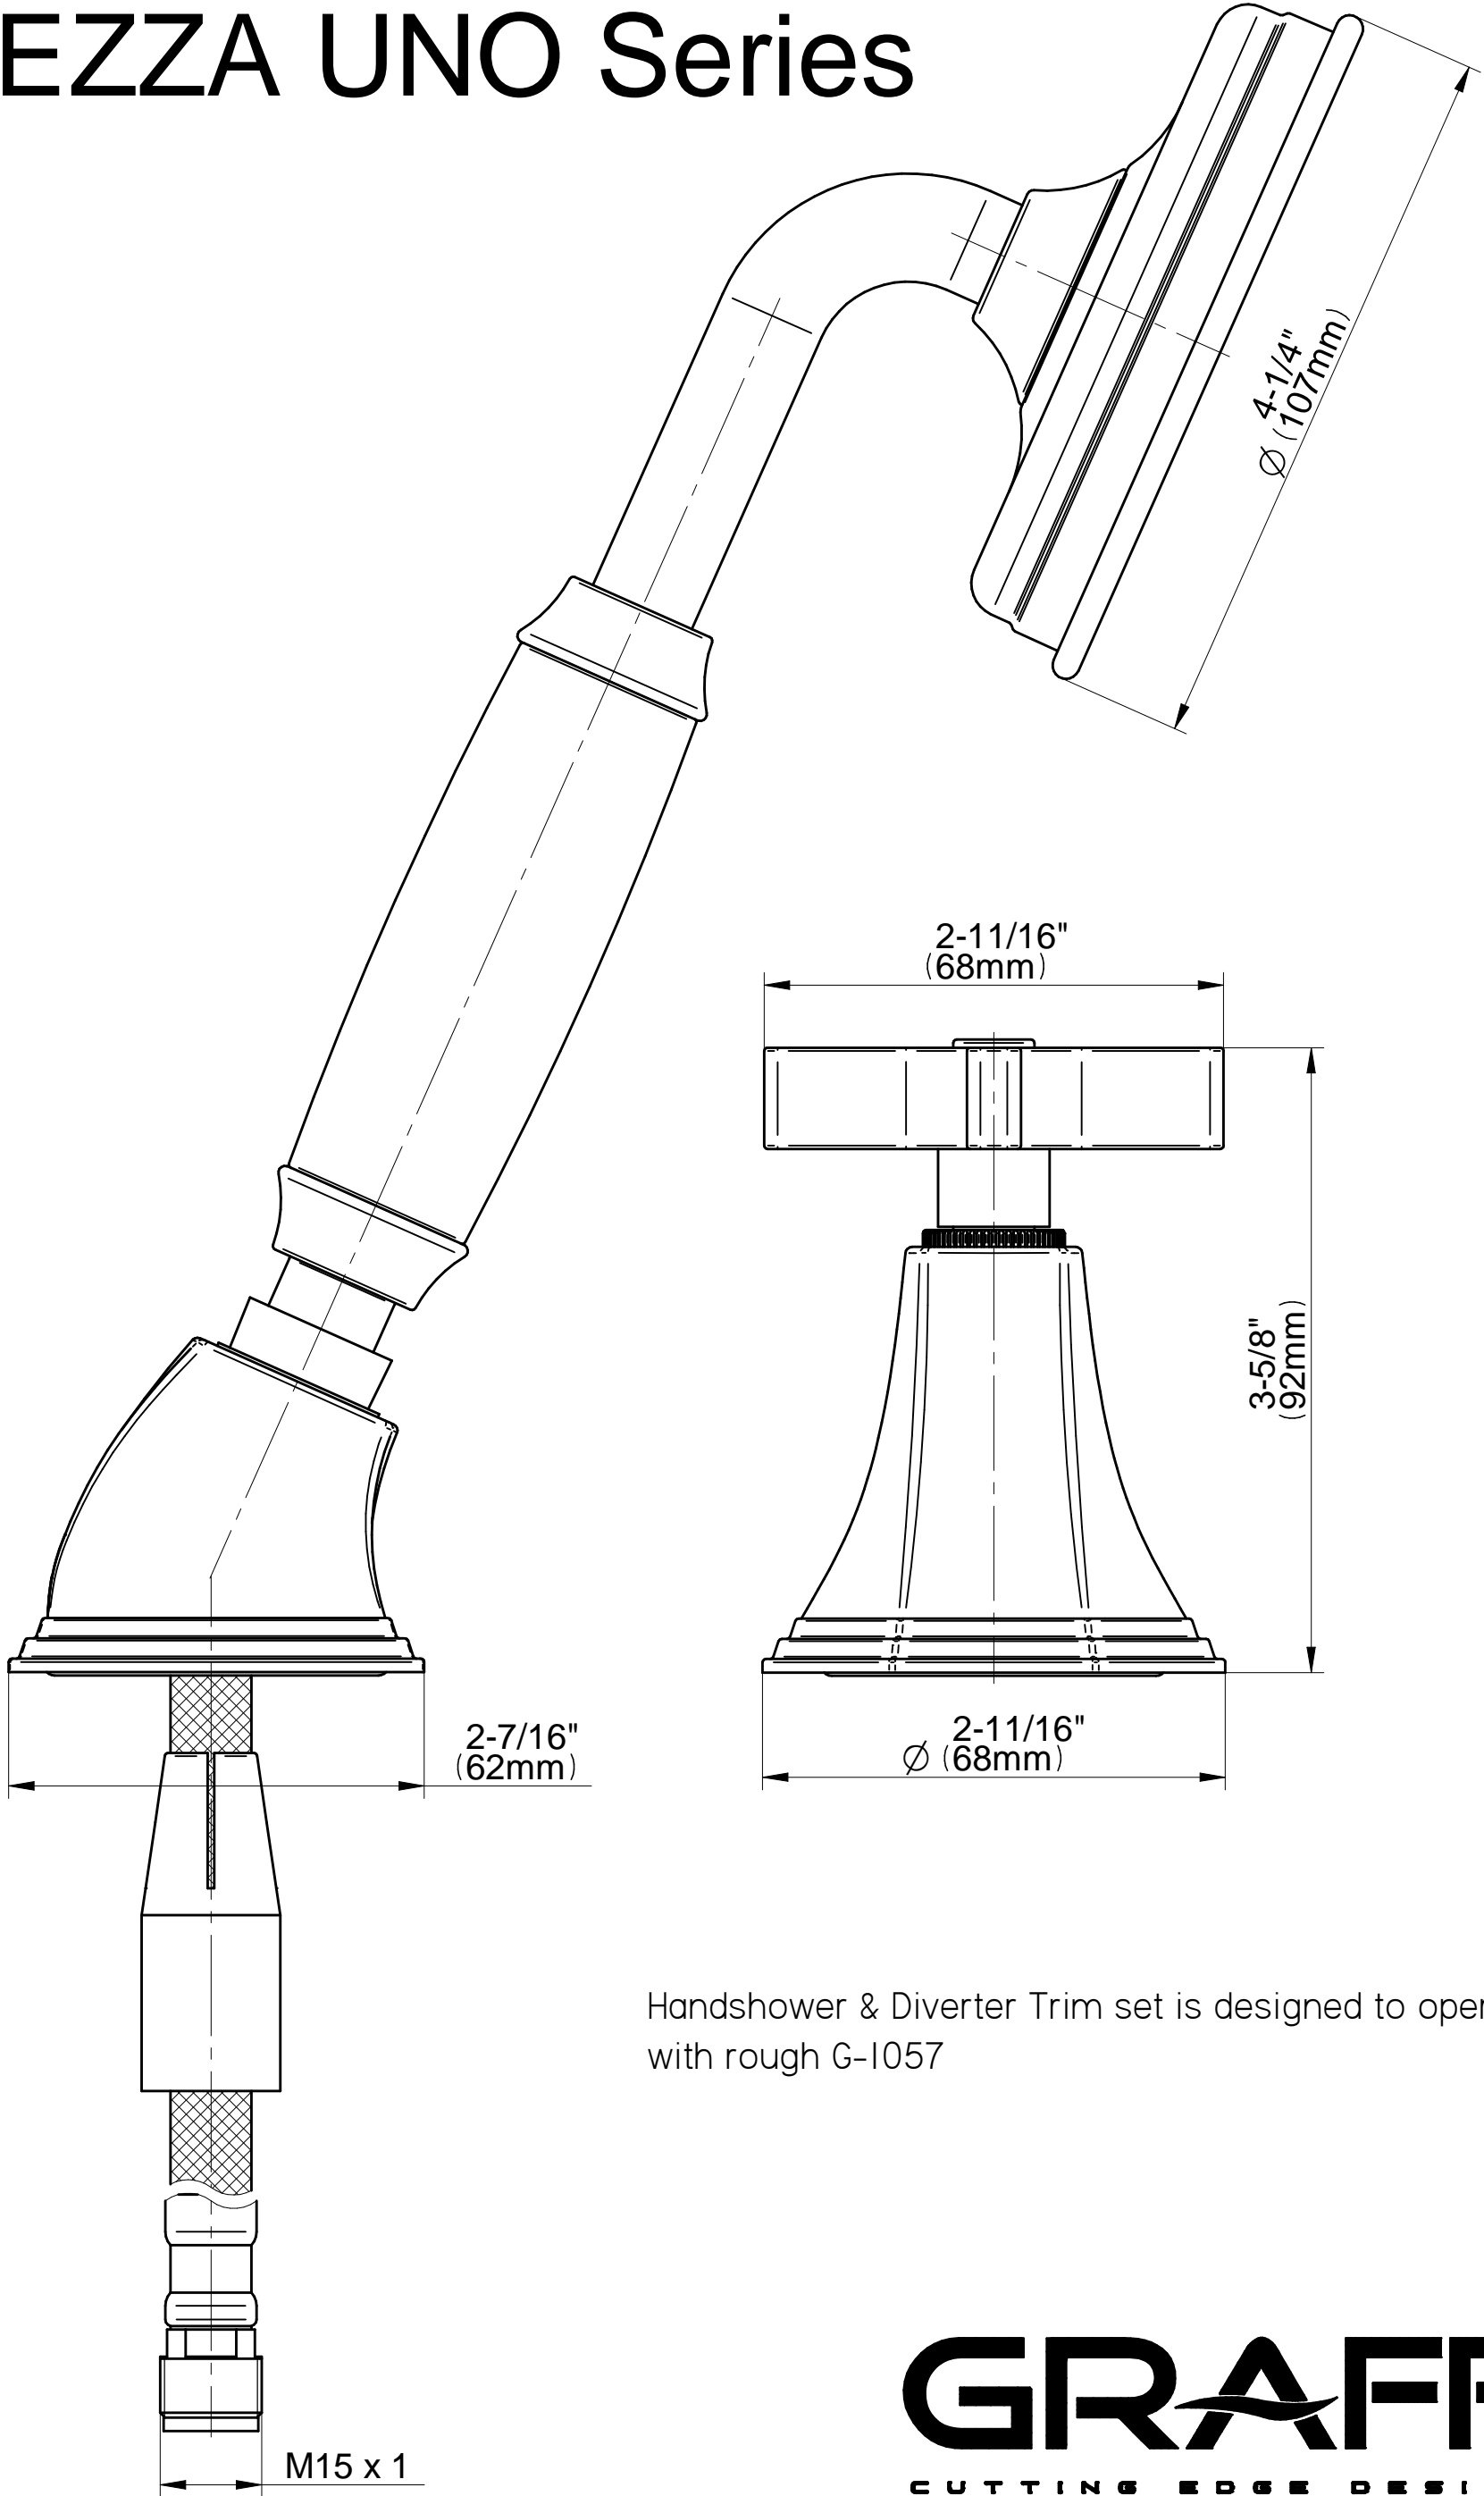

# G-6855-C15B-T

## FINEZZA UNO Series

Handshower & Diverter Trim set is designed to operate with rough G-I057