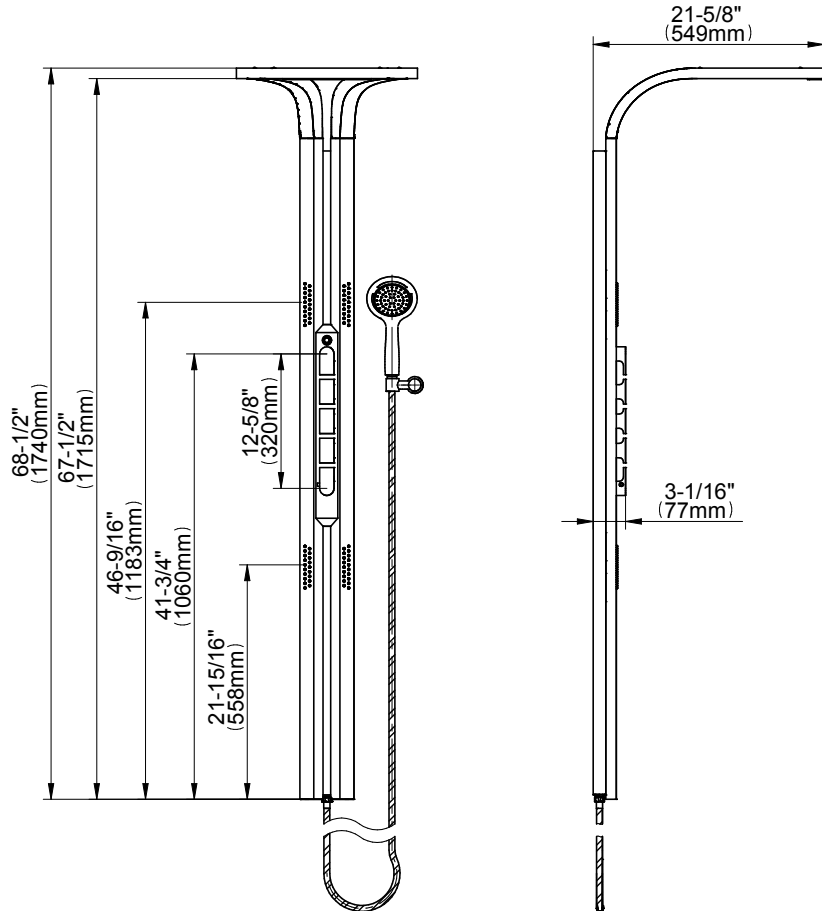

Warranty

- Limited lifetime warranty

For complete warranty information go to www.graff-faucets.com/en-nam/warranty