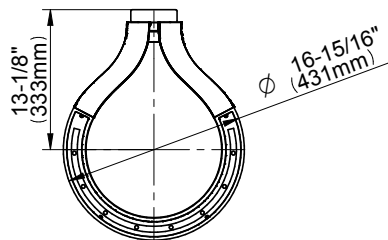

Warranty

- Limited lifetime warranty

For complete warranty information go to www.graff-faucets.com/en-nam/warranty