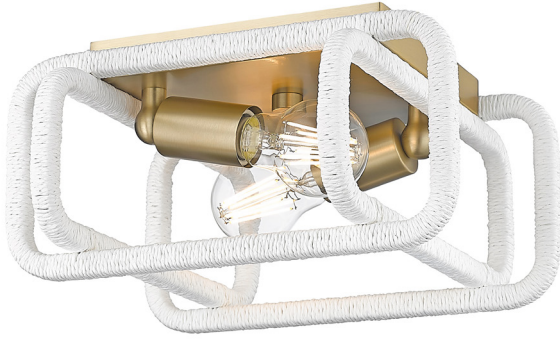

# Camden BCB

6085-FM BCB-WR

UPC: 844375104112

2 Light Flush Mount

Slightly rustic and nautical-inspired, Camden is adaptable to various styles, including casual, coastal, farmhouse, and more. The steel frame is finished in a plated Brushed Champagne Bronze and hand-wrapped with natural fiber rope. Subtle curves soften the square shape into an attractive silhouette. Easy to install, the open frames offer simple bulb changes and bright ambient lighting.

|                   |     |
|-------------------|-----|
| Sloped Ceiling:   | No  |
| ADA:              | No  |
| Close-to-ceiling: | Yes |
| Bulbs Included:   | No  |
| Dimmable:         | Yes |

- Slightly rustic and nautical-inspired, Camden is adaptable to various styles, including casual, coastal, farmhouse, and more. The steel frame is finished in a plated Brushed Champagne Bronze and hand-wrapped with natural fiber rope. Subtle curves soften the square shape into an attractive silhouette. Easy to install, the open frames offer simple bulb changes and bright ambient lighting.
- Rustic and nautical-inspired
- Adaptable to various décor styles