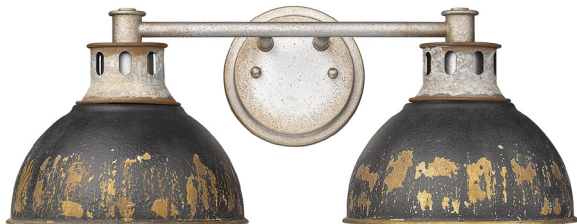

# Kinsley

0865-BA2 AGV-ABI

UPC: 844375099777

2 Light Bath Vanity

Kinsley has a rustic, vintage appeal that is perfect for homes with eclectic or farmhouse decor. The Aged Galvanized Steel frame balances the numerous antique shade color options offered in this collection. The hand-painted series has a distressed, weathered look. Choose a shade that fits your existing color scheme or opt to design around select antique shade options.

Fixture Finish:	Aged Galvanized Steel	
Glass/Shade Finish:	Antique Black Iron Shade	
Materials:	Steel	Steel
Fixture Width:	19.25"	48.895cm
Fixture Height:	7.875"	20.0025cm
Min - Max Height:	9.25"	23.495cm
Glass Diameter:	8"	20.32cm
Glass Height:	4.375"	11.1125cm
Canopy/Backplate:	5.125"Dia x 0.75"E	13.0175cm Dia x 1.905cm E
Chain:	NA	
Rod:	NA	NA
Wire:	8"	20.32cm
Bulb Type:	Incandescent, Type A	
Wattage:	2 x 100W(M)	
Voltage:	120	
Install Position:	Not Reversible - Down Only	
Approved Location:	Damp Location	

Sloped Ceiling:	No
ADA:	No
Close-to-ceiling:	No
Bulbs Included:	No
Dimmable:	Yes

- An Aged Galvanized Steel finish complements choice antique shade color options
- The hand-painted series has a distressed, weathered look
- The large, open bottom shade provides widespread ambient lighting