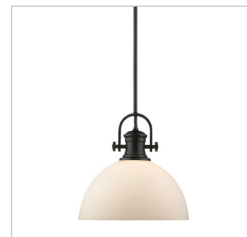

3118-L BLK-OP