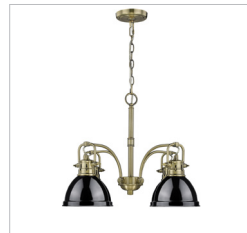

3602-D4 AB-BK