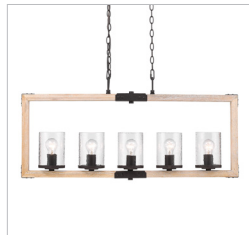

Also Available

7804-LP RB-CWG