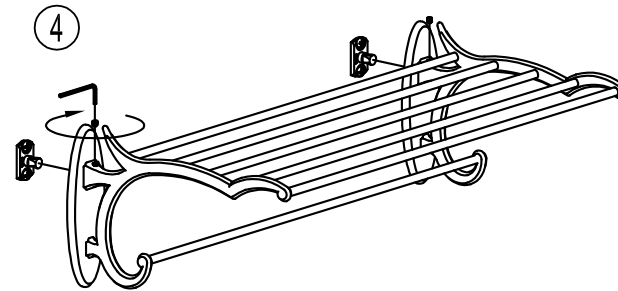

*Complement
your purchase
with these
fine accessories
also from
GINGER®:*

*Towel Bars
Towel Rings
Toilet Tissue Holders
Hooks
Soap Dishes
Tumbler Holders
Toiletry Shelves
Grab Bars
Mirrors
Lights
Bud Vases
Hotel Shelves
Shower Curtain Rods
Soap & Bottle Baskets
Cabinet Hardware*

Circe

INSTALLATION
INSTRUCTIONS

for

Hotel Shelf

2740

2001 CARNEGIE AVE
SANTA ANA CA
T. 949-417-5207

www.gingerco.com

MODEL No: 2743/20
2743/24