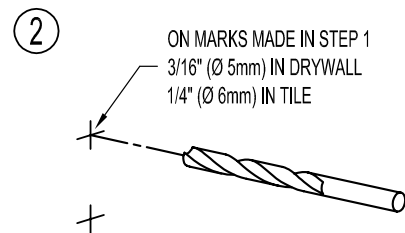

Circe

INSTALLATION
INSTRUCTIONS

for

Hotel Shelf

2740

2001 CARNEGIE AVE
SANTA ANA CA
T. 949-417-5207

www.gingerco.com

MODEL No: 2743/20
2743/24