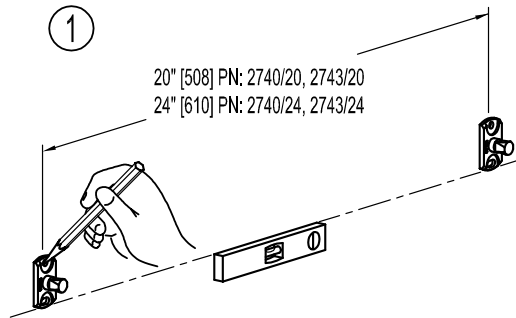

Circe

INSTALLATION
INSTRUCTIONS

for

Hotel Shelf

2740

2001 CARNEGIE AVE
SANTA ANA CA
T. 949-417-5207

www.gingerco.com

MODEL No: 2743/20
2743/24