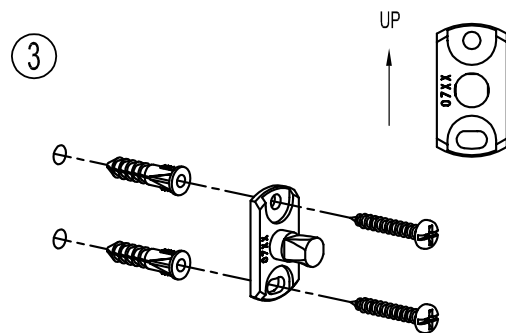

Circe

INSTALLATION
INSTRUCTIONS

for

Hotel Shelf

2740

2001 CARNEGIE AVE
SANTA ANA CA
T. 949-417-5207

www.gingerco.com

MODEL No: 2743/20
2743/24