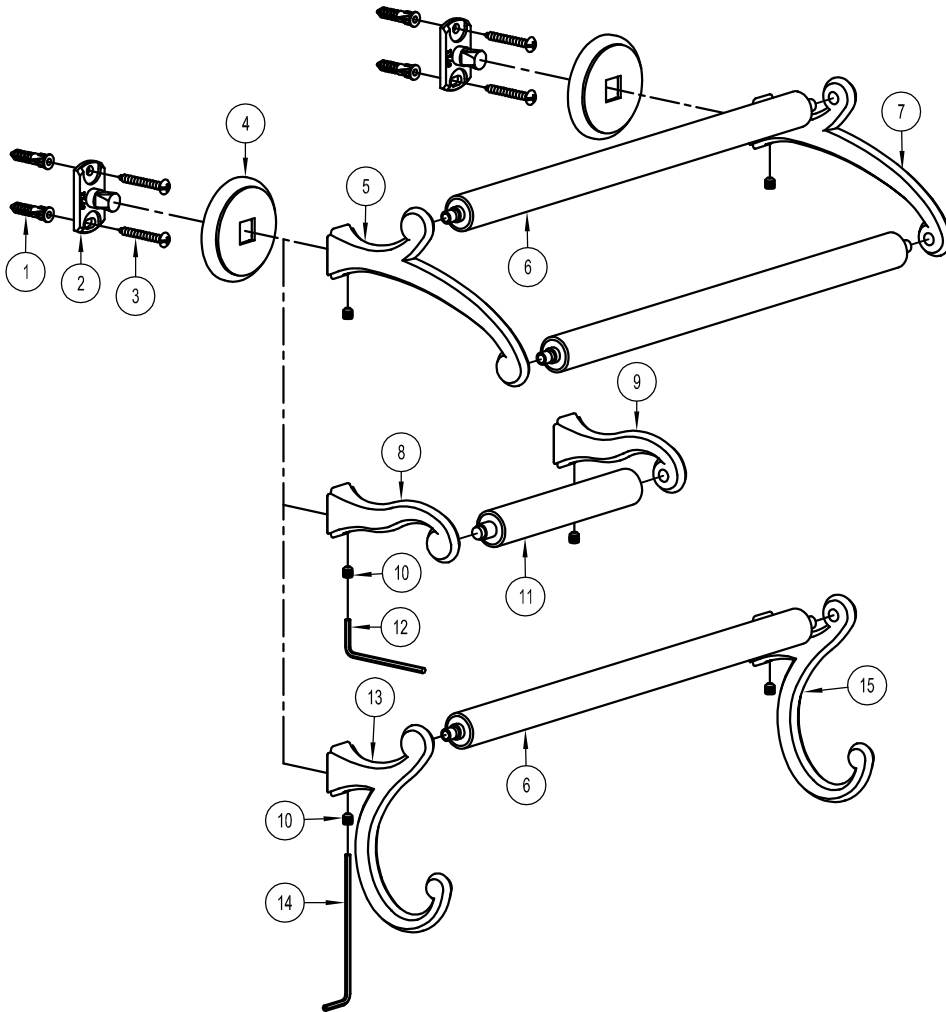

CIRCE

ITEM	PART NAME	PART NO.
1	N0 8 WALL ANCHOR	CA
2	MOUNTING BRACKET	07XX
3	N0 8 X 1-1/4" TAP SCREW	8-1.2CPZ
4	ROSETTE	0700F *
5	LEFT DOUBLE TOWEL BAR POST	0722PL *
6	18" METAL BAR ASSEMBLY 24" METAL BAR ASSEMBLY 32" METAL BAR ASSEMBLY	1752 * 1753 * 1754 *
7	RIGHT DOUBLE TOWEL BAR POST	0722PR *
8	LEFT TOWEL BAR POST	0750L *
9	RIGHT TOWEL BAR POST	0750R *
10	M5 X 5 SET SCREW	SM5-5S
11	TISSUE ROLLER ASSEMBLY	1708T *
12	2-1/2 MM HEX KEY	M2.5HK
13	LEFT TOWEL BAR/HOOK POST	0711PL *
14	2-1/2 MM HEX KEY - LONG	M2.5HKL
15	RIGHT TOWEL BAR/HOOK POST	0711PR *
16	M5 X 11 THUMB SCREW	0734TS *
17	GLASS SHELF BRACKET	0718P *
18	18" SHELF GLASS 24" SHELF GLASS	0734/18TSCL 0734/24TSCL

* REQUIRES FINISH CODE

CIRCE FINISHES:

- 3 POLISHED BRASS
- 10B OIL RUBBED BRONZE
- 15 SATIN NICKEL
- 26 POLISHED CHROME