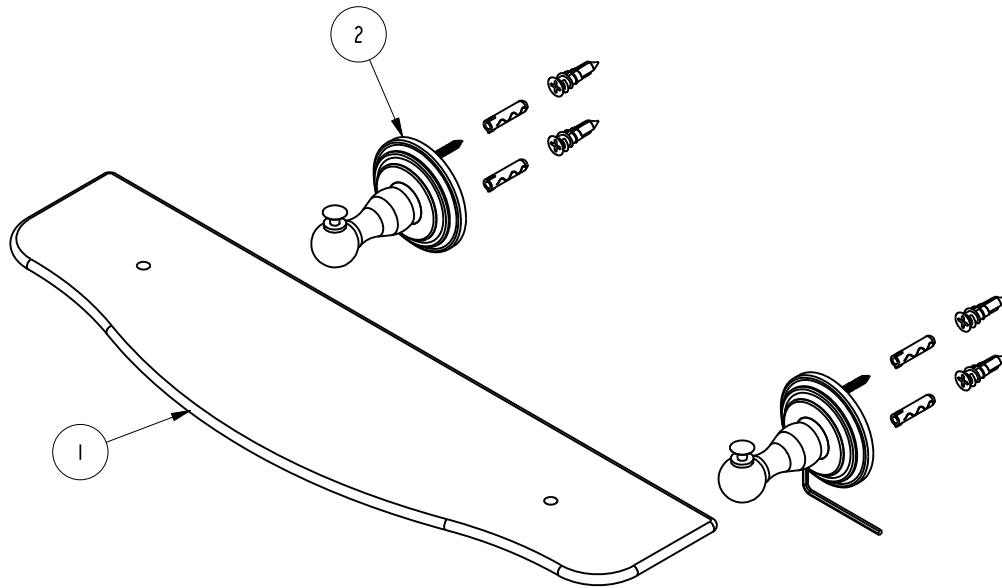

4

3

2

1

BILL OF MATERIAL (CURRENT LEVEL)

ITEM	PT/ASSY	DESCRIPTION	TYPE	QTY.
1	1134-18TSCL	18" SHELF GLASS	PART	1
2	1134B	CHELSEA SHELF BRACKETS, PAIR	ASSEMBLY	1

D

D

C

C

B

B

A

A

COPYRIGHT 2005 GINGER. THESE DRAWINGS AND THE DESIGNS DEPICTED HEREIN ARE THE PROPRIETARY PROPERTY OF GINGER. ANY USE OR REPRODUCTION IS SUBJECT TO THE EXPRESS APPROVAL OF GINGER. UNAUTHORIZED USE IS STRICTLY PROHIBITED. ALL RIGHTS RESERVED.

GINGER

2001 CARNEGIE AVE.
SANTA ANA CA 92705
(949) 417-5207

18" TRADITIONAL SHELF

ASSY. NO.

1134T-18

SCALE .250

REF. -

SHEET 1 OF 2

-	-	-
A	EN-2397	02/07/13
REV	REV DESC	DATE

4

3

2

1