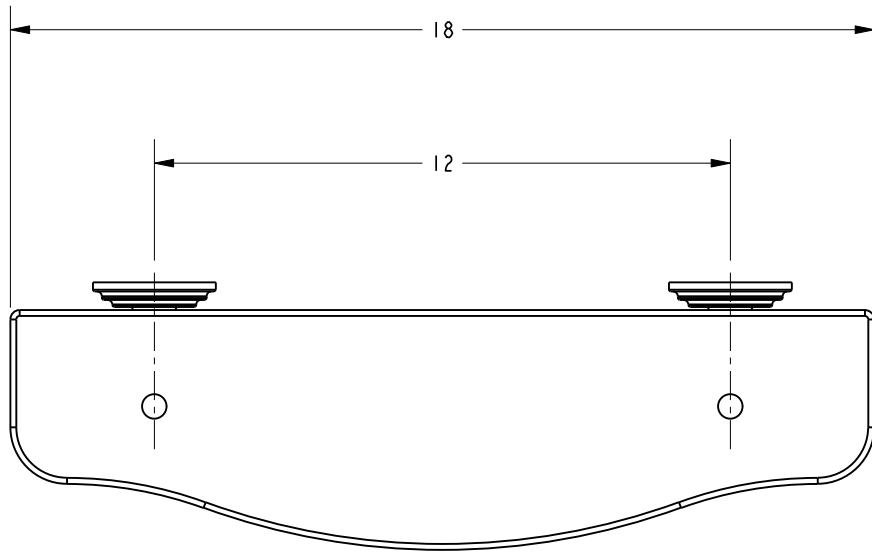

SPECIFICATION DWG

DIMENSIONS ARE IN INCHES AND AN APPROXIMATION OF A TYPICAL INSTALLATION

GINGER		2001 CARNEGIE AVE. SANTA ANA, CA 92705 (949) 417-5207	
DWG NO.	1134T-18	REV	A
SCALE	.250	REF.	-
		SHEET	2 OF 2