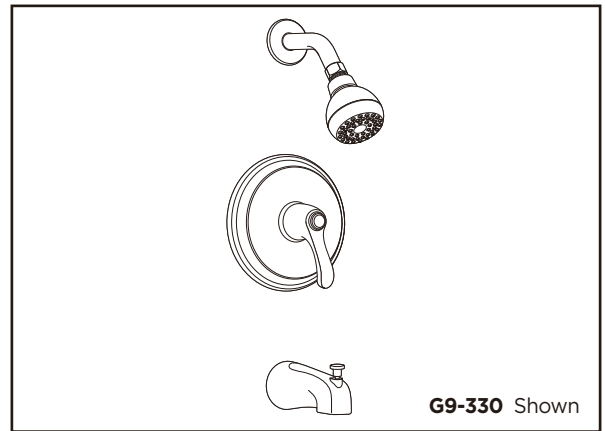

Features:

- Traditional styling
- 2" faceplate
- Shower at 2.5 gpm @ 80 psi
- Chrome and Brushed Nickel finishes
- Fit on Gerber PLUS™ washerless valves GS-315 series and ceramic valves GH-301, GH-305
- Single function showerhead
- Back to back capability
- Single and bulk packaging for new construction
- Diverter tub spout in thread/slip combination
- 4 3/4" tub spout length
- Fully ADA compliant
- Limited Lifetime Warranty

Standards & Certifications:

- ASME A112.18.1M
- ANSI A117.1
- IAPMO/cUPC
- Mass Code

Catalog Numbers:

- G9-300** Single Handle and Flange Trim Kit, Chrome
- G9-300-PK** Single Handle and Flange Trim Kit, Chrome - Bulk Packaging
- G9-300-BN** Single Handle and Flange Trim Kit, Brushed Nickel
- G9-320** Shower Only Trim Kit, Chrome
- G9-320-PK** Shower Only Trim Kit, Chrome - Bulk Packaging
- G9-320-BN** Shower Only Trim Kit, Brushed Nickel
- G9-330** Tub/Shower Trim Kit, Chrome
- G9-330-PK** Tub/Shower Trim Kit, Chrome - Bulk Packaging
- G9-330-BN** Tub/Shower Trim Kit, Brushed Nickel

Critical Dimensions : Rough-in valve GH-305 (w/stops) & GH-301 (Less stops)

GERBER PLUS VALVES

Critical Dimensions : Rough-in valve GS-315 (PK) (w/stops) & GS-313-PK (w/stops)

Critical Dimensions : Rough-in valve GS-314-PK (w/stops) & GS-317-PK (w/stops)