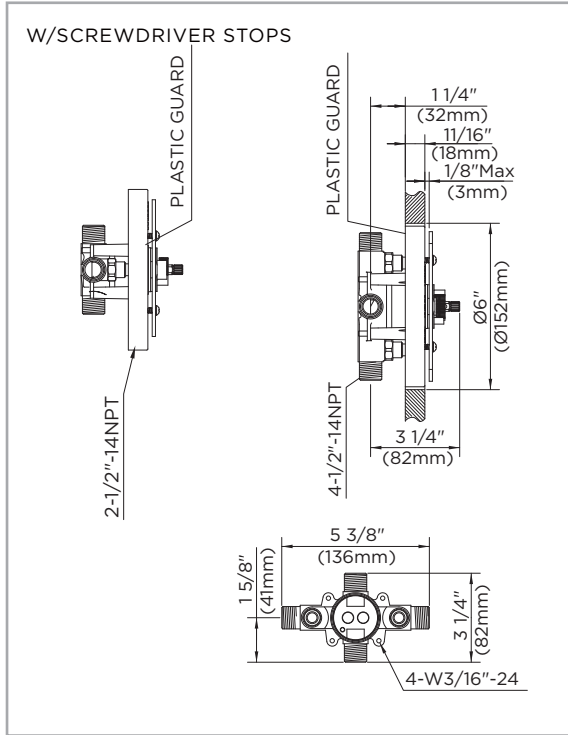

Features:

- Traditional styling
- 2" faceplate
- Shower at 2.5 gpm @ 80 psi
- Chrome and Brushed Nickel finishes
- Fit on Gerber PLUS™ washerless valves GS-315 series and ceramic valves GH-301, GH-305
- Single function showerhead
- Back to back capability
- Single and bulk packaging for new construction
- Diverter tub spout in thread/slip combination
- 4 3/4" tub spout length
- Fully ADA compliant
- Limited Lifetime Warranty

Standards & Certifications:

- ASME A112.18.1M
- ANSI A117.1
- IAPMO/cUPC
- Mass Code

Catalog Numbers:

- G9-300** Single Handle and Flange Trim Kit, Chrome
- G9-300-PK** Single Handle and Flange Trim Kit, Chrome - Bulk Packaging
- G9-300-BN** Single Handle and Flange Trim Kit, Brushed Nickel
- G9-320** Shower Only Trim Kit, Chrome
- G9-320-PK** Shower Only Trim Kit, Chrome - Bulk Packaging
- G9-320-BN** Shower Only Trim Kit, Brushed Nickel
- G9-330** Tub/Shower Trim Kit, Chrome
- G9-330-PK** Tub/Shower Trim Kit, Chrome - Bulk Packaging
- G9-330-BN** Tub/Shower Trim Kit, Brushed Nickel

Prefixes Available:

None

Suffixes Available:

None

Job Name	
Date	
Model Specified	
Quantity	
Customer	
Contractor	
Architect/engineer	

Gerber Toll Free Technical Support: 888-648-6466
www.gerberonline.com

SINGLE HANDLE PRESSURE BALANCE TUB & SHOWER VALVES

Critical Dimensions : Rough-in valve GH-305 (w/stops) & GH-301 (Less stops)

GERBER PLUS VALVES

Critical Dimensions : Rough-in valve GS-315 (PK) (w/stops) & GS-313-PK (w/stops)

Critical Dimensions : Rough-in valve GS-314-PK (w/stops) & GS-317-PK (w/stops)