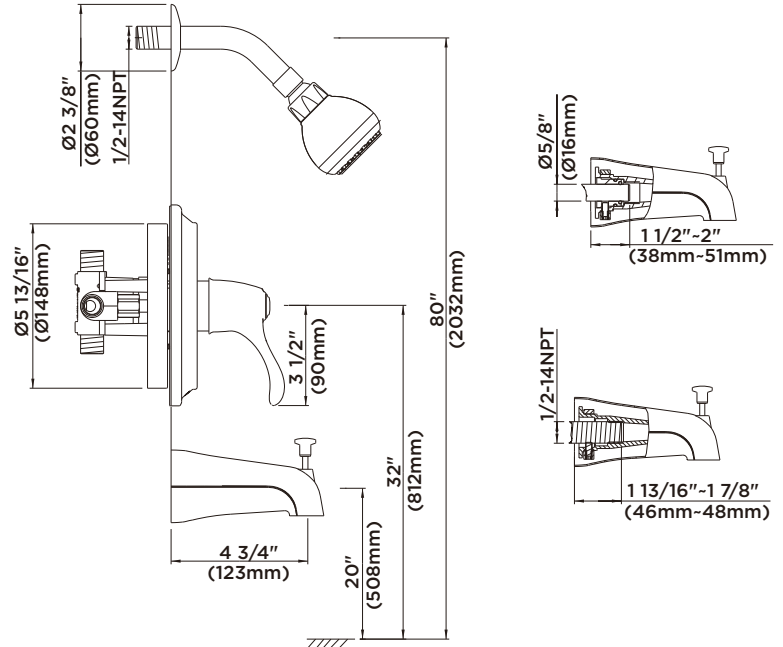

Features:

- Traditional styling
- 2" faceplate
- Shower at 2.5 gpm @ 80 psi
- Chrome and Brushed Nickel finishes
- Fit on Gerber PLUS™ washerless valves GS-315 series and ceramic valves GH-301, GH-305
- Single function showerhead
- Back to back capability
- Single and bulk packaging for new construction
- Diverter tub spout in thread/slip combination
- 4 3/4" tub spout length
- Fully ADA compliant
- Limited Lifetime Warranty

Standards & Certifications:

- ASME A112.18.1M
- ANSI A117.1
- IAPMO/cUPC
- Mass Code

Catalog Numbers:

- G9-300** Single Handle and Flange Trim Kit, Chrome
- G9-300-PK** Single Handle and Flange Trim Kit, Chrome - Bulk Packaging
- G9-300-BN** Single Handle and Flange Trim Kit, Brushed Nickel
- G9-320** Shower Only Trim Kit, Chrome
- G9-320-PK** Shower Only Trim Kit, Chrome - Bulk Packaging
- G9-320-BN** Shower Only Trim Kit, Brushed Nickel
- G9-330** Tub/Shower Trim Kit, Chrome
- G9-330-PK** Tub/Shower Trim Kit, Chrome - Bulk Packaging
- G9-330-BN** Tub/Shower Trim Kit, Brushed Nickel

Prefixes Available:

None

Suffixes Available:

None

Job Name	
Date	
Model Specified	
Quantity	
Customer	
Contractor	
Architect/engineer	

Gerber Toll Free Technical Support: 888-648-6466
www.gerberonline.com

SINGLE HANDLE PRESSURE BALANCE TUB & SHOWER VALVES

Critical Dimensions : Rough-in valve GH-305 (w/stops) & GH-301 (Less stops)

GERBER PLUS VALVES

Critical Dimensions : Rough-in valve GS-315 (PK) (w/stops) & GS-313-PK (w/stops)

Critical Dimensions : Rough-in valve GS-314-PK (w/stops) & GS-317-PK (w/stops)