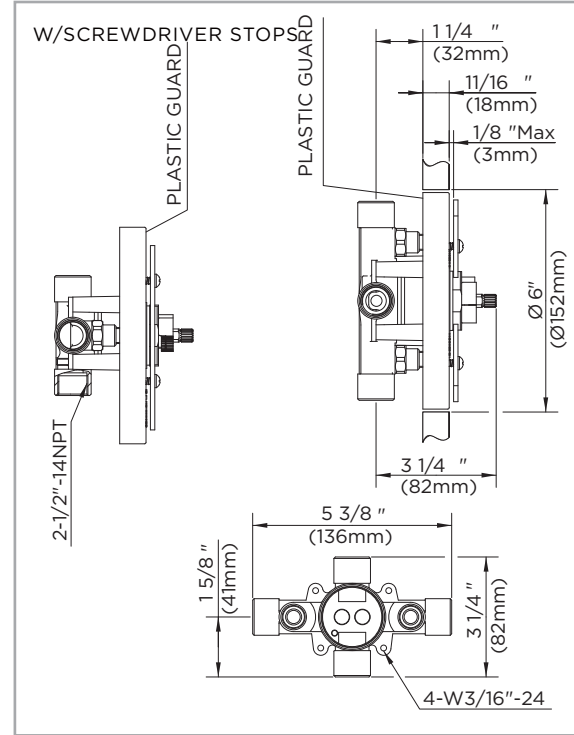

Features:

- Traditional styling
- 2" faceplate
- Shower at 2.5 gpm @ 80 psi
- Chrome and Brushed Nickel finishes
- Fit on Gerber PLUS™ washerless valves GS-315 series and ceramic valves GH-301, GH-305
- Single function showerhead
- Back to back capability
- Single and bulk packaging for new construction
- Diverter tub spout in thread/slip combination
- 4 3/4" tub spout length
- Fully ADA compliant
- Limited Lifetime Warranty

Standards & Certifications:

- ASME A112.18.1M
- ANSI A117.1
- IAPMO/cUPC
- Mass Code

Catalog Numbers:

- G9-300** Single Handle and Flange Trim Kit, Chrome
- G9-300-PK** Single Handle and Flange Trim Kit, Chrome - Bulk Packaging
- G9-300-BN** Single Handle and Flange Trim Kit, Brushed Nickel
- G9-320** Shower Only Trim Kit, Chrome
- G9-320-PK** Shower Only Trim Kit, Chrome - Bulk Packaging
- G9-320-BN** Shower Only Trim Kit, Brushed Nickel
- G9-330** Tub/Shower Trim Kit, Chrome
- G9-330-PK** Tub/Shower Trim Kit, Chrome - Bulk Packaging
- G9-330-BN** Tub/Shower Trim Kit, Brushed Nickel

Prefixes Available:

None

Suffixes Available:

None

Job Name	
Date	
Model Specified	
Quantity	
Customer	
Contractor	
Architect/engineer	

Gerber Toll Free Technical Support: 888-648-6466
www.gerberonline.com

SINGLE HANDLE PRESSURE BALANCE TUB & SHOWER VALVES

Critical Dimensions : Rough-in valve GH-305 (w/stops) & GH-301 (Less stops)

GERBER PLUS VALVES

Critical Dimensions : Rough-in valve GS-315 (PK) (w/stops) & GS-313-PK (w/stops)

Critical Dimensions : Rough-in valve GS-314-PK (w/stops) & GS-317-PK (w/stops)