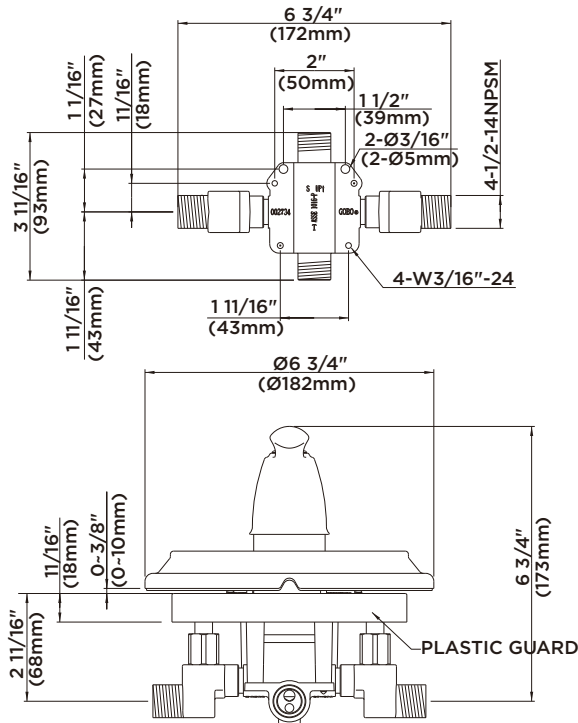

Features:

- Traditional styling
- 2" faceplate
- Shower at 2.5 gpm @ 80 psi
- Chrome and Brushed Nickel finishes
- Fit on Gerber PLUS™ washerless valves GS-315 series and ceramic valves GH-301, GH-305
- Single function showerhead
- Back to back capability
- Single and bulk packaging for new construction
- Diverter tub spout in thread/slip combination
- 4 3/4" tub spout length
- Fully ADA compliant
- Limited Lifetime Warranty

Standards & Certifications:

- ASME A112.18.1M
- ANSI A117.1
- IAPMO/cUPC
- Mass Code

Catalog Numbers:

- G9-300** Single Handle and Flange Trim Kit, Chrome
- G9-300-PK** Single Handle and Flange Trim Kit, Chrome - Bulk Packaging
- G9-300-BN** Single Handle and Flange Trim Kit, Brushed Nickel
- G9-320** Shower Only Trim Kit, Chrome
- G9-320-PK** Shower Only Trim Kit, Chrome - Bulk Packaging
- G9-320-BN** Shower Only Trim Kit, Brushed Nickel
- G9-330** Tub/Shower Trim Kit, Chrome
- G9-330-PK** Tub/Shower Trim Kit, Chrome - Bulk Packaging
- G9-330-BN** Tub/Shower Trim Kit, Brushed Nickel

Prefixes Available:

None

Suffixes Available:

None

Job Name	
Date	
Model Specified	
Quantity	
Customer	
Contractor	
Architect/engineer	

Gerber Toll Free Technical Support: 888-648-6466
www.gerberonline.com

SINGLE HANDLE PRESSURE BALANCE TUB & SHOWER VALVES

Critical Dimensions : Rough-in valve GH-305 (w/stops) & GH-301 (Less stops)

GERBER PLUS VALVES

Critical Dimensions : Rough-in valve GS-315 (PK) (w/stops) & GS-313-PK (w/stops)

Critical Dimensions : Rough-in valve GS-314-PK (w/stops) & GS-317-PK (w/stops)