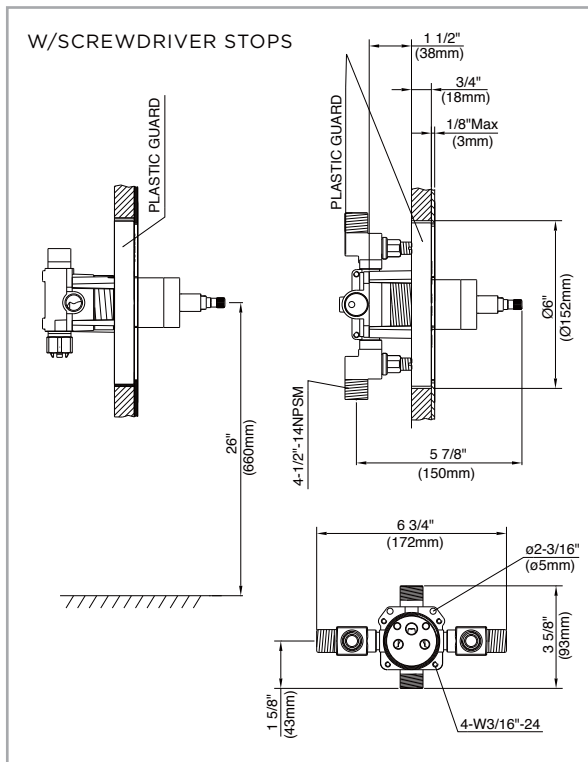

Features:

- Traditional styling
- 2" faceplate
- Shower at 2.5 gpm @ 80 psi
- Chrome and Brushed Nickel finishes
- Fit on Gerber PLUS™ washerless valves GS-315 series and ceramic valves GH-301, GH-305
- Single function showerhead
- Back to back capability
- Single and bulk packaging for new construction
- Diverter tub spout in thread/slip combination
- 4 3/4" tub spout length
- Fully ADA compliant
- Limited Lifetime Warranty

Standards & Certifications:

- ASME A112.18.1M
- ANSI A117.1
- IAPMO/cUPC
- Mass Code

Catalog Numbers:

- G9-300** Single Handle and Flange Trim Kit, Chrome
- G9-300-PK** Single Handle and Flange Trim Kit, Chrome - Bulk Packaging
- G9-300-BN** Single Handle and Flange Trim Kit, Brushed Nickel
- G9-320** Shower Only Trim Kit, Chrome
- G9-320-PK** Shower Only Trim Kit, Chrome - Bulk Packaging
- G9-320-BN** Shower Only Trim Kit, Brushed Nickel
- G9-330** Tub/Shower Trim Kit, Chrome
- G9-330-PK** Tub/Shower Trim Kit, Chrome - Bulk Packaging
- G9-330-BN** Tub/Shower Trim Kit, Brushed Nickel

Prefixes Available:

None

Suffixes Available:

None

Job Name	
Date	
Model Specified	
Quantity	
Customer	
Contractor	
Architect/engineer	

Gerber Toll Free Technical Support: 888-648-6466
www.gerberonline.com

SINGLE HANDLE PRESSURE BALANCE TUB & SHOWER VALVES

Critical Dimensions : Rough-in valve GH-305 (w/stops) & GH-301 (Less stops)

GERBER PLUS VALVES

Critical Dimensions : Rough-in valve GS-315 (PK) (w/stops) & GS-313-PK (w/stops)

Critical Dimensions : Rough-in valve GS-314-PK (w/stops) & GS-317-PK (w/stops)