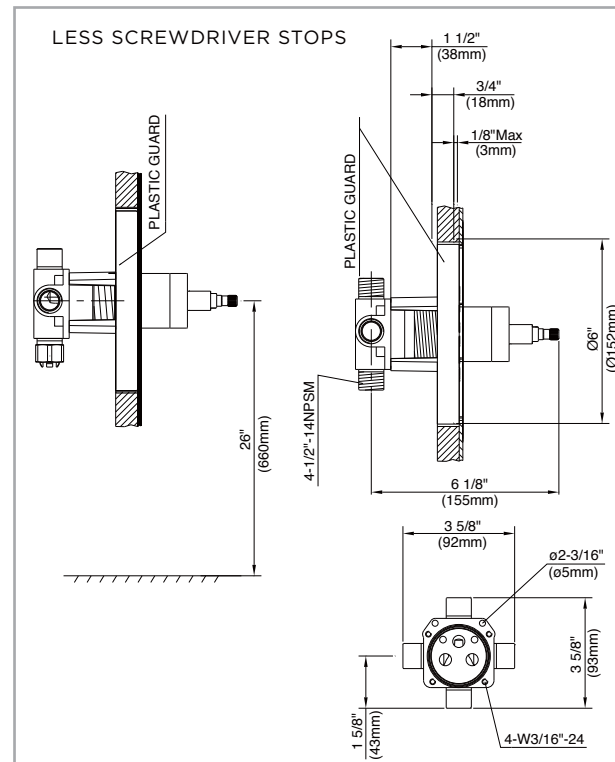

Features:

- Traditional styling
- 2" faceplate
- Shower at 2.5 gpm @ 80 psi
- Chrome and Brushed Nickel finishes
- Fit on Gerber PLUS™ washerless valves GS-315 series and ceramic valves GH-301, GH-305
- Single function showerhead
- Back to back capability
- Single and bulk packaging for new construction
- Diverter tub spout in thread/slip combination
- 4 3/4" tub spout length
- Fully ADA compliant
- Limited Lifetime Warranty

Standards & Certifications:

- ASME A112.18.1M
- ANSI A117.1
- IAPMO/cUPC
- Mass Code

Catalog Numbers:

- G9-300** Single Handle and Flange Trim Kit, Chrome
- G9-300-PK** Single Handle and Flange Trim Kit, Chrome - Bulk Packaging
- G9-300-BN** Single Handle and Flange Trim Kit, Brushed Nickel
- G9-320** Shower Only Trim Kit, Chrome
- G9-320-PK** Shower Only Trim Kit, Chrome - Bulk Packaging
- G9-320-BN** Shower Only Trim Kit, Brushed Nickel
- G9-330** Tub/Shower Trim Kit, Chrome
- G9-330-PK** Tub/Shower Trim Kit, Chrome - Bulk Packaging
- G9-330-BN** Tub/Shower Trim Kit, Brushed Nickel

Prefixes Available:

None

Suffixes Available:

None

Job Name	
Date	
Model Specified	
Quantity	
Customer	
Contractor	
Architect/engineer	

Gerber Toll Free Technical Support: 888-648-6466
www.gerberonline.com

SINGLE HANDLE PRESSURE BALANCE TUB & SHOWER VALVES

Critical Dimensions : Rough-in valve GH-305 (w/stops) & GH-301 (Less stops)

GERBER PLUS VALVES

Critical Dimensions : Rough-in valve GS-315 (PK) (w/stops) & GS-313-PK (w/stops)

Critical Dimensions : Rough-in valve GS-314-PK (w/stops) & GS-317-PK (w/stops)