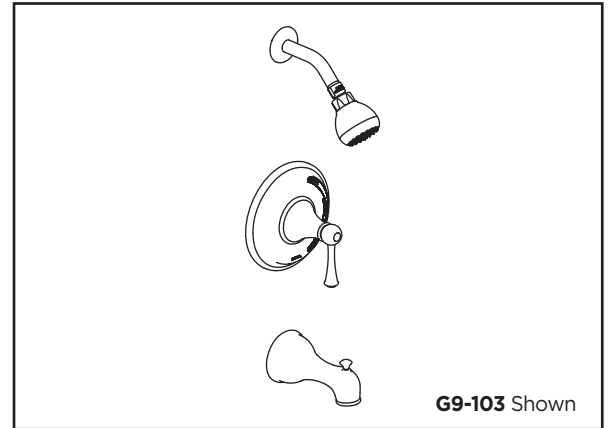

## Carol Stream™ Tub/Shower Fitting

### Features:

- Traditional styling
- 2 3/4" faceplate
- Shower at 2.5 gpm @ 80 psi
- Chrome and Brushed Nickel finishes
- Fit on Gerber *PLUS*™ washerless valves GS-315 series and ceramic valves GH-301, GH-305
- Single function showerhead
- Back to back capability
- Diverter tub spout in thread/slip combination
- 5 1/2" tub spout length
- Fully ADA compliant
- Limited Lifetime Warranty