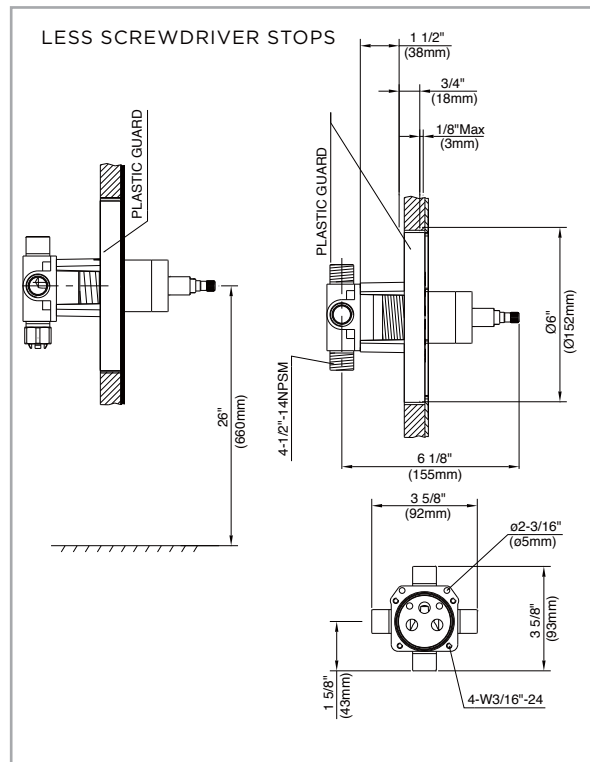

### Features:

- Traditional styling
- 2 3/4" faceplate
- Shower at 2.5 gpm @ 80 psi
- Chrome and Brushed Nickel finishes
- Fit on Gerber *PLUS*™ washerless valves GS-315 series and ceramic valves GH-301, GH-305
- Single function showerhead
- Back to back capability
- Diverter tub spout in thread/slip combination
- 5 1/2" tub spout length
- Fully ADA compliant
- Limited Lifetime Warranty

### Catalog Numbers:

- G9-100** Single Handle and Flange Trim Kit, Chrome
- G9-100-BN** Single Handle and Flange Trim Kit, Brushed Nickel
- G9-100-RB** Single Handle and Flange Trim Kit, Oil Rub Bronze
- G9-102** Shower Only Trim Kit, Chrome
- G9-102-BN** Shower Only Trim Kit, Brushed Nickel
- G9-102-RB** Shower Only Trim Kit, Oil Rub Bronze
- G9-103** Tub/Shower Trim Kit, Chrome
- G9-103-BN** Tub/Shower Trim Kit, Brushed Nickel
- G9-103-RB** Tub/Shower Trim Kit, Oil Rub Bronze

### Suffixes Available:

None

Job Name	
Date	
Model Specified	
Quantity	
Customer	
Contractor	
Architect/engineer	

Gerber Toll Free Technical Support: 888-648-6466  
www.gerberonline.com

## SINGLE HANDLE PRESSURE BALANCE TUB & SHOWER VALVES

Critical Dimensions : Rough-in valve GH-305 (w/stops) & GH-301 (Less stops)