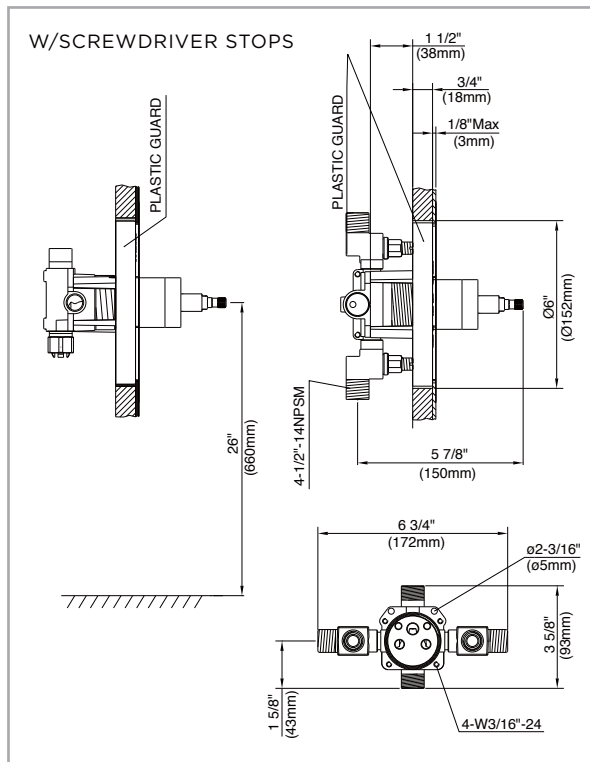

### Features:

- Traditional styling
- 2 3/4" faceplate
- Shower at 2.5 gpm @ 80 psi
- Chrome and Brushed Nickel finishes
- Fit on Gerber *PLUS*™ washerless valves GS-315 series and ceramic valves GH-301, GH-305
- Single function showerhead
- Back to back capability
- Diverter tub spout in thread/slip combination
- 5 1/2" tub spout length
- Fully ADA compliant
- Limited Lifetime Warranty

### Catalog Numbers:

- G9-100** Single Handle and Flange Trim Kit, Chrome
- G9-100-BN** Single Handle and Flange Trim Kit, Brushed Nickel
- G9-100-RB** Single Handle and Flange Trim Kit, Oil Rub Bronze
- G9-102** Shower Only Trim Kit, Chrome
- G9-102-BN** Shower Only Trim Kit, Brushed Nickel
- G9-102-RB** Shower Only Trim Kit, Oil Rub Bronze
- G9-103** Tub/Shower Trim Kit, Chrome
- G9-103-BN** Tub/Shower Trim Kit, Brushed Nickel
- G9-103-RB** Tub/Shower Trim Kit, Oil Rub Bronze

## SINGLE HANDLE PRESSURE BALANCE TUB & SHOWER VALVES

Critical Dimensions : Rough-in valve GH-305 (w/stops) & GH-301 (Less stops)

## GERBER PLUS VALVES

Critical Dimensions : Rough-in valve GS-315 (PK) (w/stops) & GS-313-PK (w/stops)

Critical Dimensions : Rough-in valve GS-314-PK (w/stops) & GS-317-PK (w/stops)