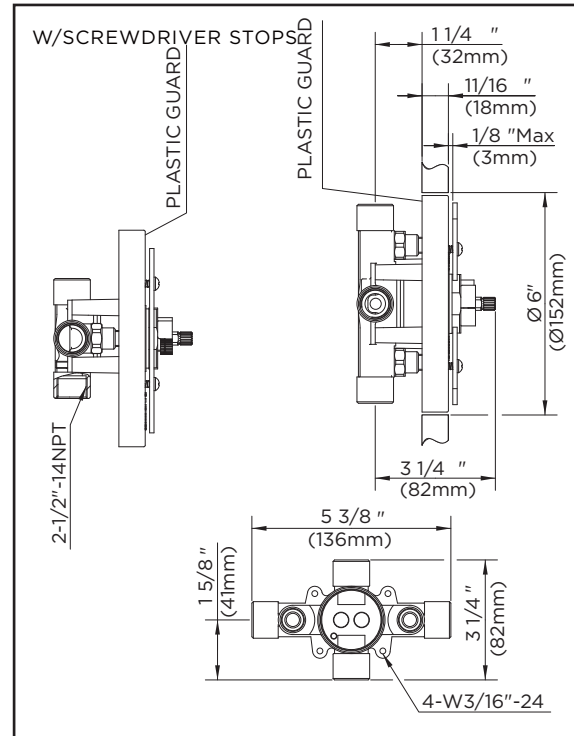

### Features:

- Traditional styling
- 2 3/4" faceplate
- Shower at 2.5 gpm @ 80 psi
- Chrome and Brushed Nickel finishes
- Fit on Gerber *PLUS*™ washerless valves GS-315 series and ceramic valves GH-301, GH-305
- Single function showerhead
- Back to back capability
- Diverter tub spout in thread/slip combination
- 5 1/2" tub spout length
- Fully ADA compliant
- Limited Lifetime Warranty

### Catalog Numbers:

- G9-100** Single Handle and Flange Trim Kit, Chrome
- G9-100-BN** Single Handle and Flange Trim Kit, Brushed Nickel
- G9-100-RB** Single Handle and Flange Trim Kit, Oil Rub Bronze
- G9-102** Shower Only Trim Kit, Chrome
- G9-102-BN** Shower Only Trim Kit, Brushed Nickel
- G9-102-RB** Shower Only Trim Kit, Oil Rub Bronze
- G9-103** Tub/Shower Trim Kit, Chrome
- G9-103-BN** Tub/Shower Trim Kit, Brushed Nickel
- G9-103-RB** Tub/Shower Trim Kit, Oil Rub Bronze

## SINGLE HANDLE PRESSURE BALANCE TUB & SHOWER VALVES

Critical Dimensions : Rough-in valve GH-305 (w/stops) & GH-301 (Less stops)

## GERBER PLUS VALVES

Critical Dimensions : Rough-in valve GS-315 (PK) (w/stops) & GS-313-PK (w/stops)

Critical Dimensions : Rough-in valve GS-314-PK (w/stops) & GS-317-PK (w/stops)