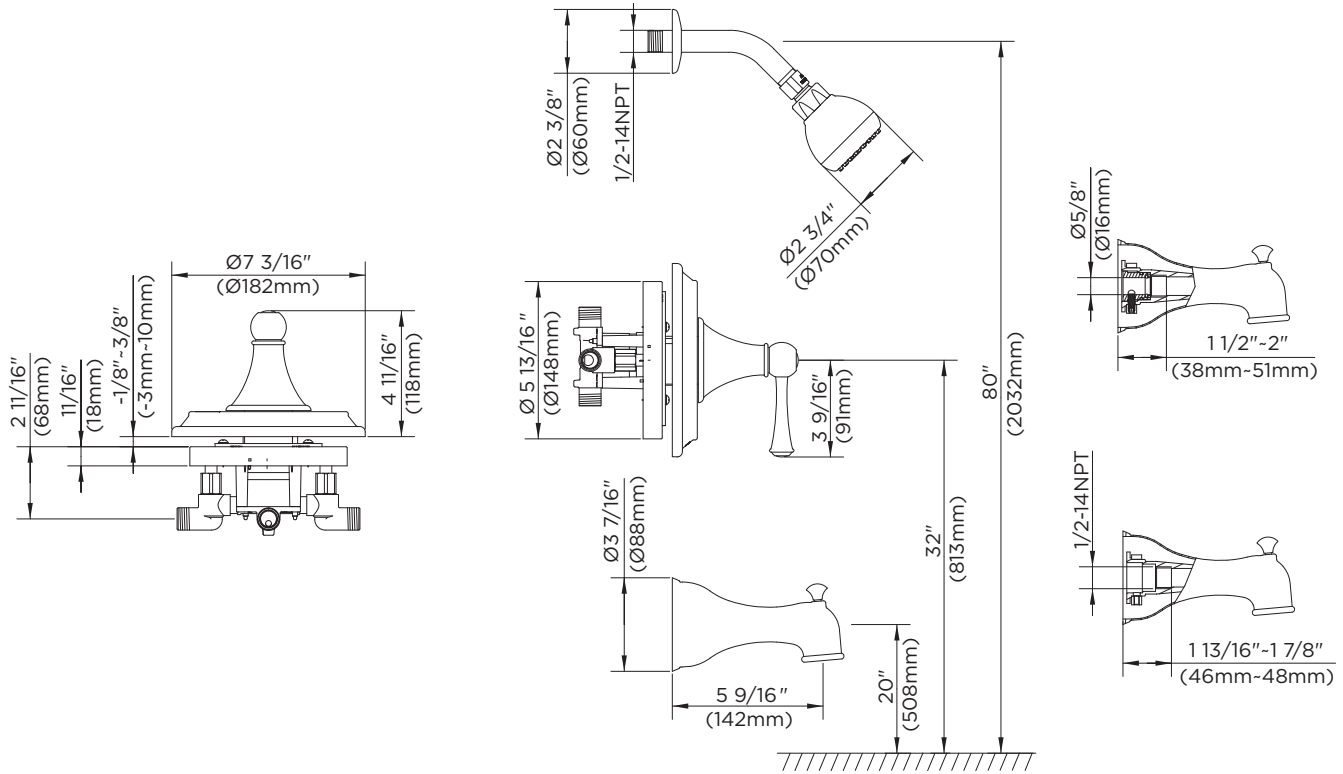

## Carol Stream™ Tub/Shower Fitting

### Features:

- Traditional styling
- 2 3/4" faceplate
- Shower at 2.5 gpm @ 80 psi
- Chrome and Brushed Nickel finishes
- Fit on Gerber *PLUS*™ washerless valves GS-315 series and ceramic valves GH-301, GH-305
- Single function showerhead
- Back to back capability
- Diverter tub spout in thread/slip combination
- 5 1/2" tub spout length
- Fully ADA compliant
- Limited Lifetime Warranty

### Catalog Numbers:

- G9-100** Single Handle and Flange Trim Kit, Chrome
- G9-100-BN** Single Handle and Flange Trim Kit, Brushed Nickel
- G9-100-RB** Single Handle and Flange Trim Kit, Oil Rub Bronze
- G9-102** Shower Only Trim Kit, Chrome
- G9-102-BN** Shower Only Trim Kit, Brushed Nickel
- G9-102-RB** Shower Only Trim Kit, Oil Rub Bronze
- G9-103** Tub/Shower Trim Kit, Chrome
- G9-103-BN** Tub/Shower Trim Kit, Brushed Nickel
- G9-103-RB** Tub/Shower Trim Kit, Oil Rub Bronze

## SINGLE HANDLE PRESSURE BALANCE TUB & SHOWER VALVES

Critical Dimensions : Rough-in valve GH-305 (w/stops) & GH-301 (Less stops)