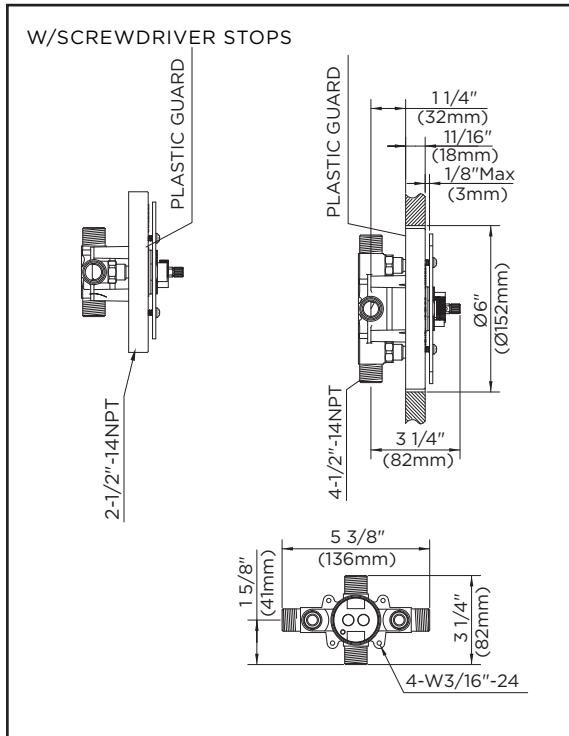

### Catalog Numbers:

- G9-100** Single Handle and Flange Trim Kit, Chrome
- G9-100-BN** Single Handle and Flange Trim Kit, Brushed Nickel
- G9-100-RB** Single Handle and Flange Trim Kit, Oil Rub Bronze
- G9-102** Shower Only Trim Kit, Chrome
- G9-102-BN** Shower Only Trim Kit, Brushed Nickel
- G9-102-RB** Shower Only Trim Kit, Oil Rub Bronze
- G9-103** Tub/Shower Trim Kit, Chrome
- G9-103-BN** Tub/Shower Trim Kit, Brushed Nickel
- G9-103-RB** Tub/Shower Trim Kit, Oil Rub Bronze

## SINGLE HANDLE PRESSURE BALANCE TUB & SHOWER VALVES

Critical Dimensions : Rough-in valve GH-305 (w/stops) & GH-301 (Less stops)

## GERBER PLUS VALVES

Critical Dimensions : Rough-in valve GS-315 (PK) (w/stops) & GS-313-PK (w/stops)

Critical Dimensions : Rough-in valve GS-314-PK (w/stops) & GS-317-PK (w/stops)