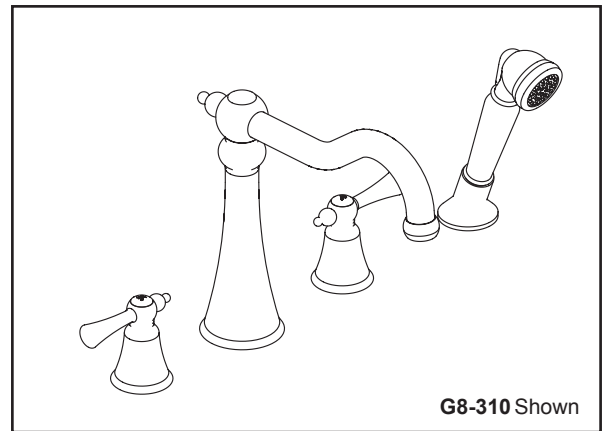

Features:

- Traditional styling
- Ceramic disc cartridge
- Chrome, Brushed Nickel, and Oil Rubbed Bronze finishes
- Brass waterways
- Single and bulk packaging for new construction
- Fully ADA compliant
- Limited Lifetime Warranty

Technical Specifications:

- ASME A112.18.1M
- ANSI A117.1
- CSA B125
- IAPMO/UPC

Catalog Numbers:

- **G8-300** Roman tub filler trim kit, 3pc, Chrome
- **G8-300-BN** Roman tub filler trim kit, 3pc, Brushed Nickel
- **G8-300-RB** Roman tub filler trim kit, 3pc, Oil Rubbed Bronze
- **G8-310** Roman tub filler trim kit, 4pc, Chrome
- **G8-310-BN** Roman tub filler trim kit, 4pc, Brushed Nickel
- **G8-310-RB** Roman tub filler trim kit, 4pc, Oil Rubbed Bronze
- **GH-400** Roman tub filler underbodies, 10" rough-in
- **GH-400-PK** Roman tub filler underbodies, 10" rough-in - Bulk Packaging
- **GH-410** Roman tub filler underbodies
- **GH-410-PK** Roman tub filler underbodies - Bulk Packaging

Prefixes Available:

None

Suffixes Available:

None

Job Name	
Date	
Model Specified	
Quantity	
Customer	
Contractor	
Architect/engineer	

GERBER®

PROFESSIONAL PERFORMANCE

Gerber Toll Free Technical Support: 888-648-6466
www.gerberonline.com