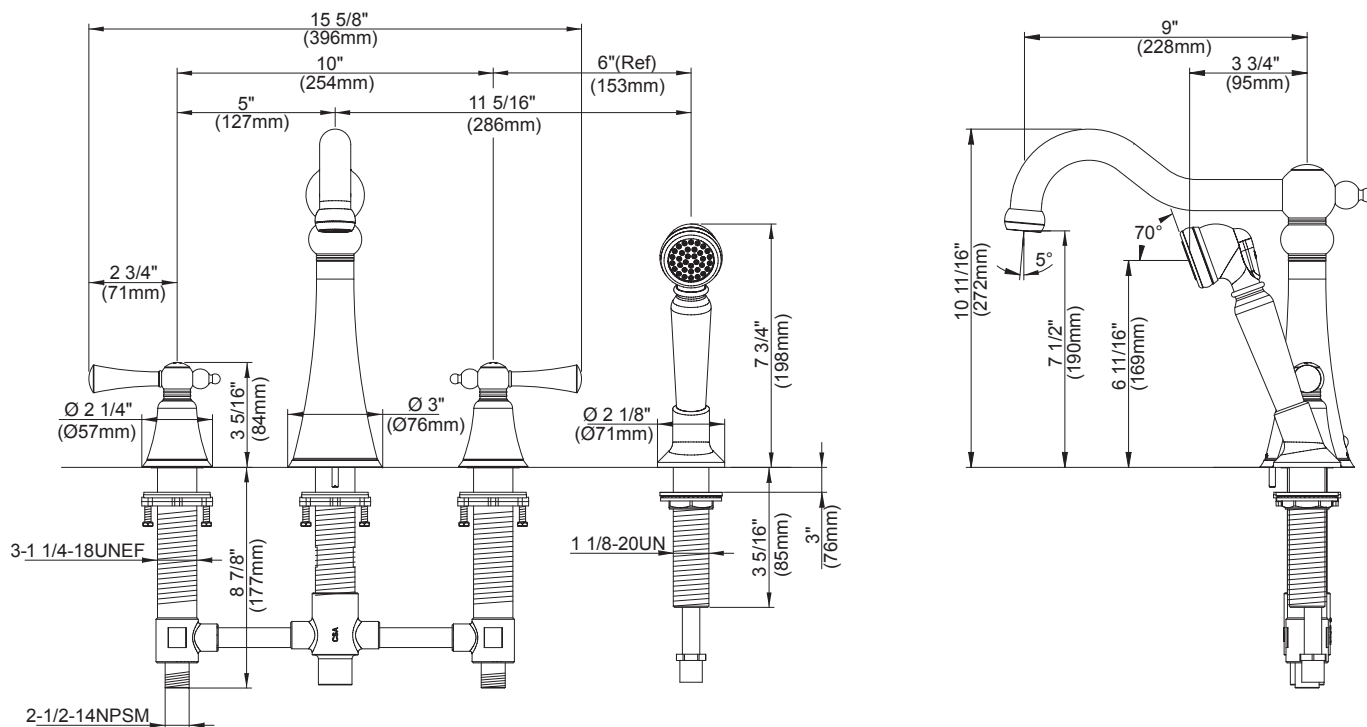

## ROMAN TUB FAUCET ROUGH - IN VALVES - CRITICAL DIMENSIONS

Rough - in GH - 400 (cc) & rough - in valve GH - 410 (widespread)