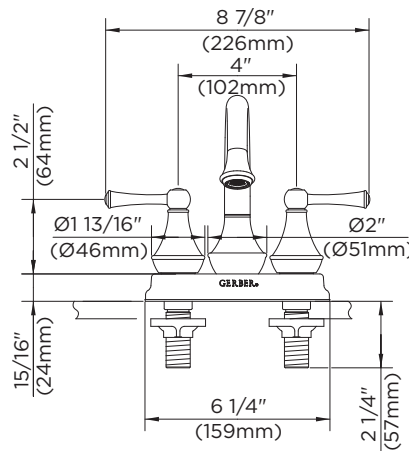

GERBER

43-475 Series Carol Stream™

Two Handle Lavatory Faucet

Features:

- Traditional styling
- 3 hole installation
- 4" centerset, brass pop-up
- Ceramic disc cartridges
- Chrome and brushed nickel finishes
- 1.5 gpm (5.7 L/min) maximum aerator at 60 psi
- Low lead waterway per NSF/ANSI 372 (previously known as CA AB 1953)
- Fully ADA compliant
- Limited lifetime warranty

Prefixes Available:

None

Suffixes Available:

None

43-475 Shown

Job Name	
Date	
Model Specified	
Quantity	
Customer	
Contractor	
Architect/engineer	

Gerber Toll Free Technical Support: 888-648-6466
www.gerberonline.com