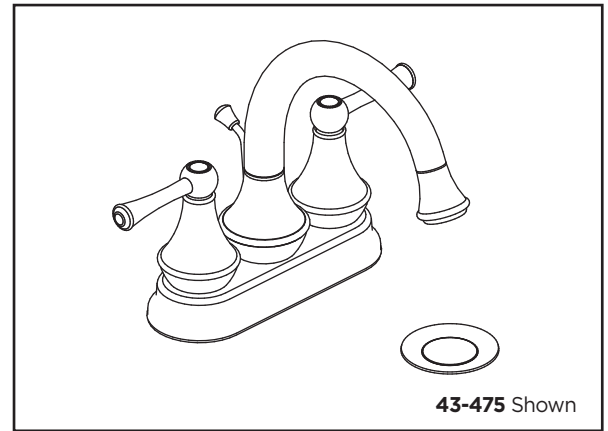

GERBER

43-475 Series Carol Stream™

Two Handle Lavatory Faucet

Features:

- Traditional styling
- 3 hole installation
- 4" centerset, brass pop-up
- Ceramic disc cartridges
- Chrome and brushed nickel finishes
- 1.5 gpm (5.7 L/min) maximum aerator at 60 psi
- Low lead waterway per NSF/ANSI 372 (previously known as CA AB 1953)
- Fully ADA compliant
- Limited lifetime warranty

Standards & Certifications:

- NSF/ANSI 61-9
- ASME A112.18.1M
- NSF/ANSI 372
- CSA B125.1
- IAPMO/cUPC
- ICC/ANSI A117.1
- EPA/Watersense
- MASS Code

Catalog Numbers:

- **43-475** Chrome
- **43-475-BN** Brushed Nickel
- **43-475-RB** Oil Rub Bronze

Prefixes Available:

None

Suffixes Available:

None

43-475 Shown