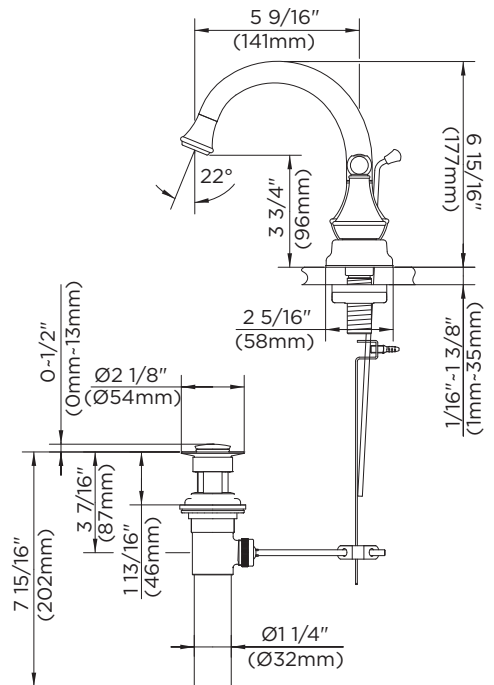

GERBER

43-475 Series Carol Stream™

Two Handle Lavatory Faucet

Features:

- Traditional styling
- 3 hole installation
- 4" centerset, brass pop-up
- Ceramic disc cartridges
- Chrome and brushed nickel finishes
- 1.5 gpm (5.7 L/min) maximum aerator at 60 psi
- Low lead waterway per NSF/ANSI 372 (previously known as CA AB 1953)
- Fully ADA compliant
- Limited lifetime warranty

Standards & Certifications:

- NSF/ANSI 61-9
- ASME A112.18.1M
- NSF/ANSI 372
- CSA B125.1
- IAPMO/cUPC
- ICC/ANSI A117.1
- EPA/Watersense
- MASS Code

Catalog Numbers:

- 43-475** Chrome
- 43-475-BN** Brushed Nickel
- 43-475-RB** Oil Rub Bronze

Prefixes Available:

None

Suffixes Available:

None

43-475 Shown

Job Name	
Date	
Model Specified	
Quantity	
Customer	
Contractor	
Architect/engineer	

Gerber Toll Free Technical Support: 888-648-6466
www.gerberonline.com