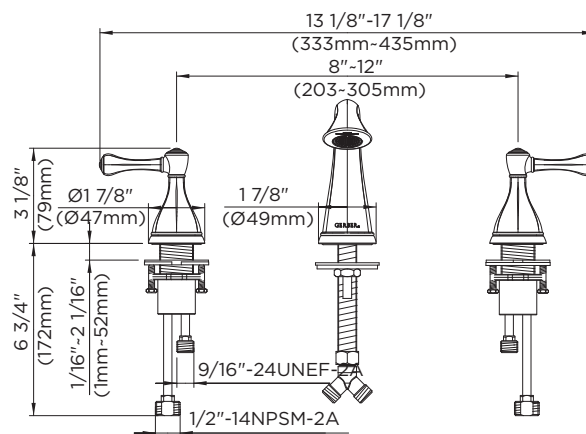

Suffixes Available:

None

Job Name	
Date	
Model Specified	
Quantity	
Customer	
Contractor	
Architect/engineer	

Gerber Toll Free Technical Support: 888-648-6466
www.gerberonline.com