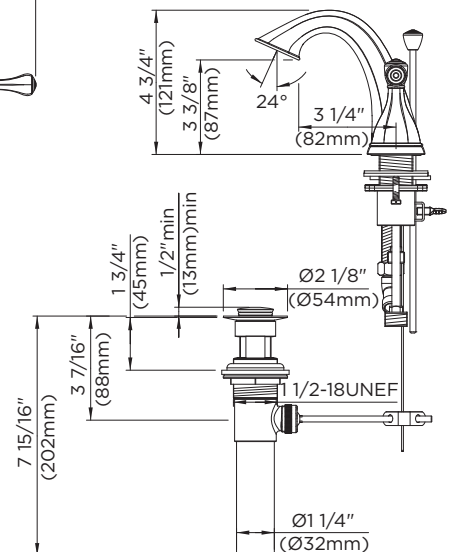

Suffixes Available:

None

Job Name	
Date	
Model Specified	
Quantity	
Customer	
Contractor	
Architect/engineer	

Gerber Toll Free Technical Support: 888-648-6466
www.gerberonline.com