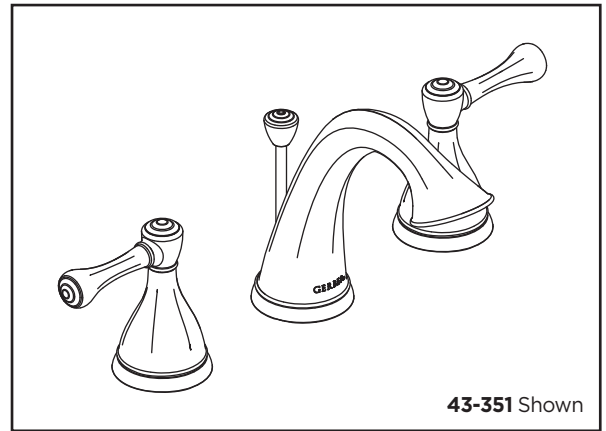

GERBER

43-351 Series

Abigail™

Two Handle Lavatory Faucet

Features:

- Mini-widespread, 8" - 12" centers, brass pop-up
- Traditional styling
- Ceramic disc cartridges
- Chrome, brushed nickel and oil rubbed bronze finishes
- 1.5 gpm (5.7 L/min) maximum aerator at 60 psi
- Low lead waterways per CA AB 1953
- Flexible hose connections
- Fully ADA compliant
- Limited lifetime warranty