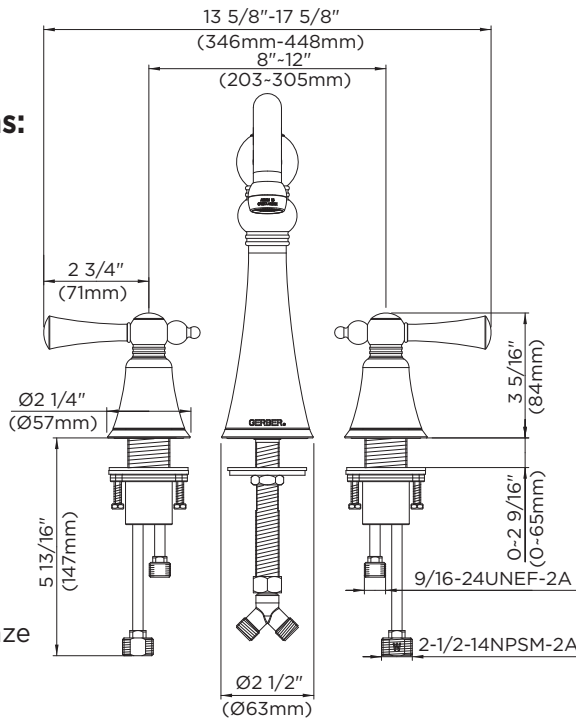

GERBER

43-172 Series

Brianne™

Two Handle Lavatory Faucet

Features:

- Widespread, 8"- 12" Ctrs, brass pop-up
- Traditional styling
- Ceramic disc cartridges
- Chrome, brushed nickel and oil rubbed bronze finishes
- 1.5 gpm (5.7 L/min) maximum aerator at 60 psi
- Low lead waterways per CA AB 1953
- Flexible connections
- Fully ADA compliant
- Limited lifetime warranty

Prefixes Available:

None

Suffixes Available:

None

43-172 Shown

Job Name	
Date	
Model Specified	
Quantity	
Customer	
Contractor	
Architect/engineer	

Gerber Toll Free Technical Support: 888-648-6466
www.gerberonline.com