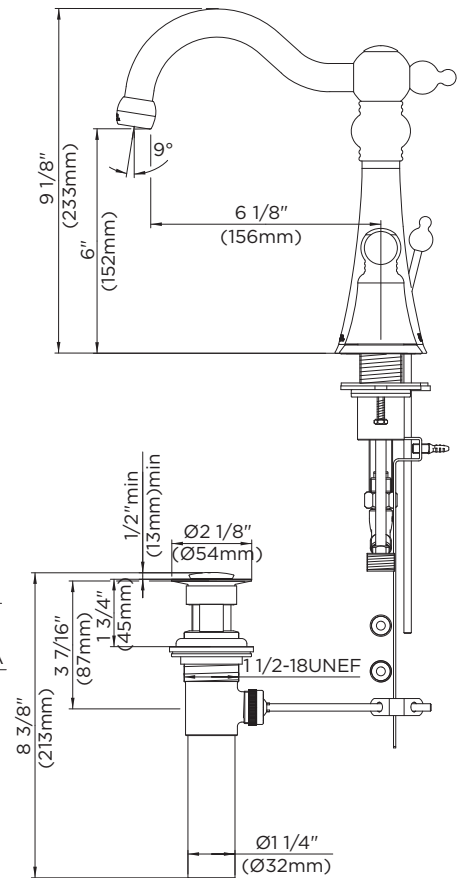

GERBER

43-172 Series

Brianne™

Two Handle Lavatory Faucet

Features:

- Widespread, 8"- 12" Ctrs, brass pop-up
- Traditional styling
- Ceramic disc cartridges
- Chrome, brushed nickel and oil rubbed bronze finishes
- 1.5 gpm (5.7 L/min) maximum aerator at 60 psi
- Low lead waterways per CA AB 1953
- Flexible connections
- Fully ADA compliant
- Limited lifetime warranty

Standards & Certifications:

- NSF/ANSI 61-9
- ASME A112.18.1M
- NSF/ANSI 372
- CSA B125.1
- IAPMO/cUPC
- ICC/ANSI A117.1
- Mass Code

Catalog Numbers:

- 43-172** Chrome
- 43-172-BN** Brushed Nickel
- 43-172-RB** Oil Rubbed Bronze

Prefixes Available:

None

Suffixes Available:

None

43-172 Shown

Job Name	
Date	
Model Specified	
Quantity	
Customer	
Contractor	
Architect/engineer	

Gerber Toll Free Technical Support: 888-648-6466
www.gerberonline.com