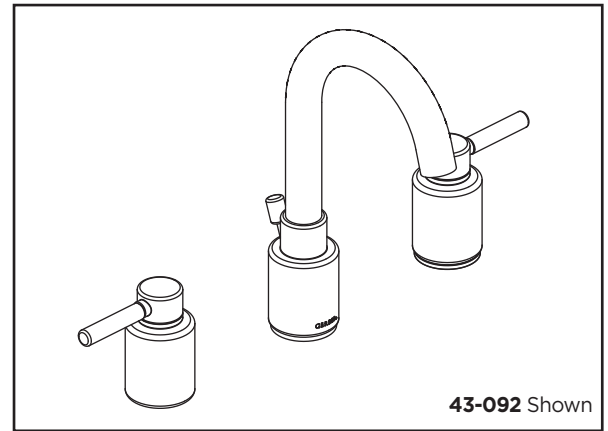

### Features:

- Widespread, 8"-12" centers, brass pop-up
- Contemporary styling
- Ceramic disc cartridges
- Chrome and brushed nickel finishes
- Low lead waterways per CA AB 1953
- Flexible connections
- Fully ADA compliant
- 1.5 gpm (5.7 L/min) maximum aerator at 60 psi
- Limited lifetime warranty