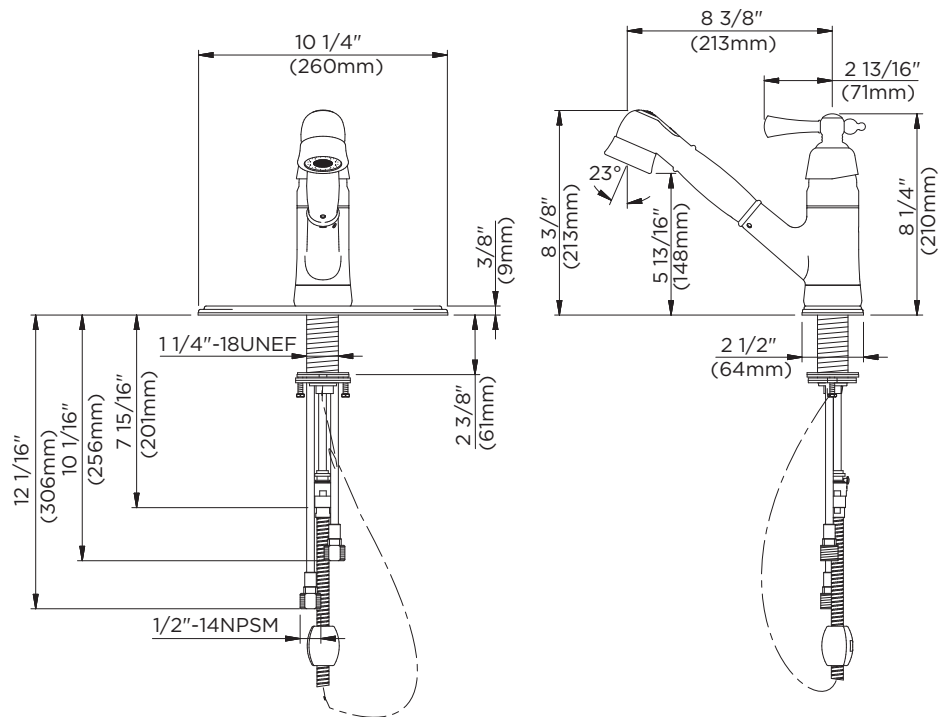

GERBER

40-480 Series Brianne™

Single Handle Pull-Down Kitchen Faucet

Features:

- 1 or 3 hole Installations
- Traditional styling
- Ceramic disc cartridge
- Hose extension reach 30"
- Chrome, stainless steel, and oil rubbed bronze finishes
- 2.2 gpm (8.3 L/min) maximum aerator at 60 psi
- Low lead waterway per NSF/ANSI 372 (previously known as CA AB 1953)
- Fully ADA compliant
- Limited lifetime warranty
- Brass supply nuts

Standards & Certifications:

- NSF/ANSI 61-9
- ASME A112.18.1M
- NSF/ANSI 372
- CSA B125.1
- IAPMO/cUPC
- ICC/ANSI A117.1
- MASS Code

Catalog Numbers:

- **40-480** Chrome
- **40-480-SS** Stainless Steel
- **40-480-RB** Oil Rubbed Bronze

Accessories:

- **43-977** Soap/lotion dispenser, Chrome
- **43-977-SS** Soap/lotion dispenser, Stainless Steel
- **43-977-RB** Soap/lotion dispenser, Oil Rubbed Bronze

Prefixes Available:

None

Suffixes Available:

None

Job Name	
Date	
Model Specified	
Quantity	
Customer	
Contractor	
Architect/engineer	

Gerber Toll Free Technical Support: 888-648-6466
www.gerberonline.com