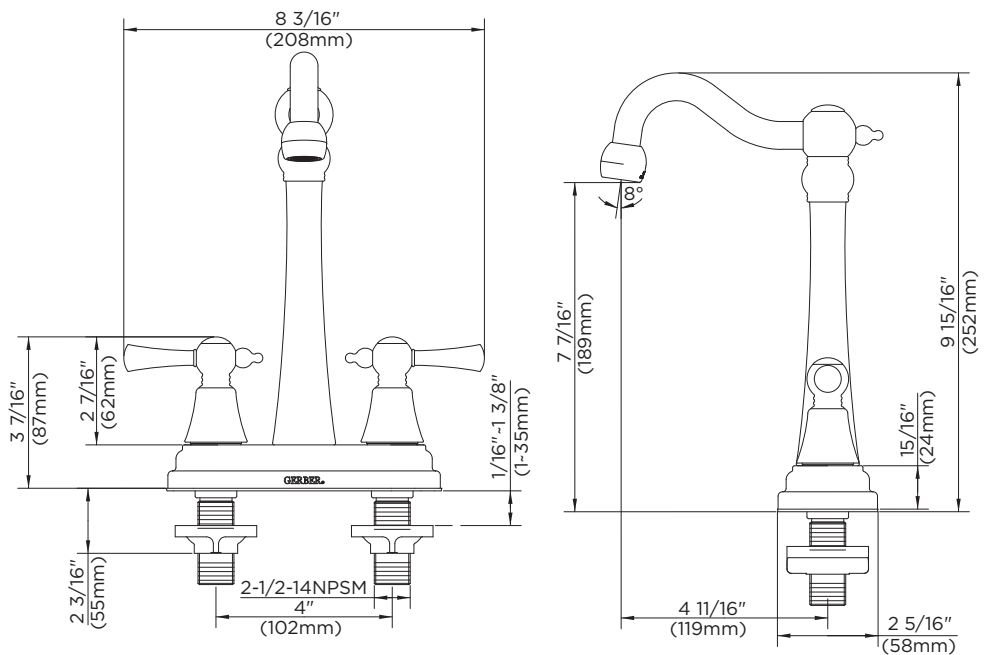

Suffixes Available:

None

Job Name	
Date	
Model Specified	
Quantity	
Customer	
Contractor	
Architect/engineer	

Gerber Toll Free Technical Support: 888-648-6466
www.gerberonline.com