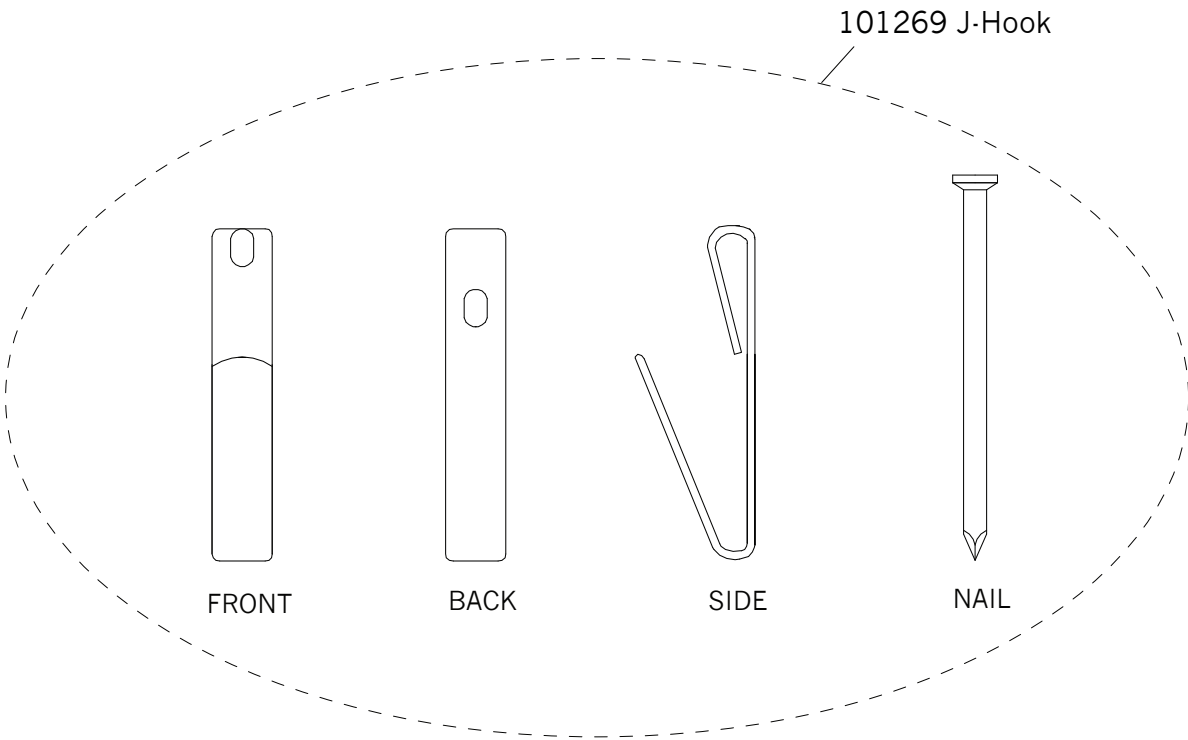

# Replacement Parts For

# **MR1155**

3/2012

Qty.	Part #	Description
	101268	D-Ring Link
	101269	J-Hook