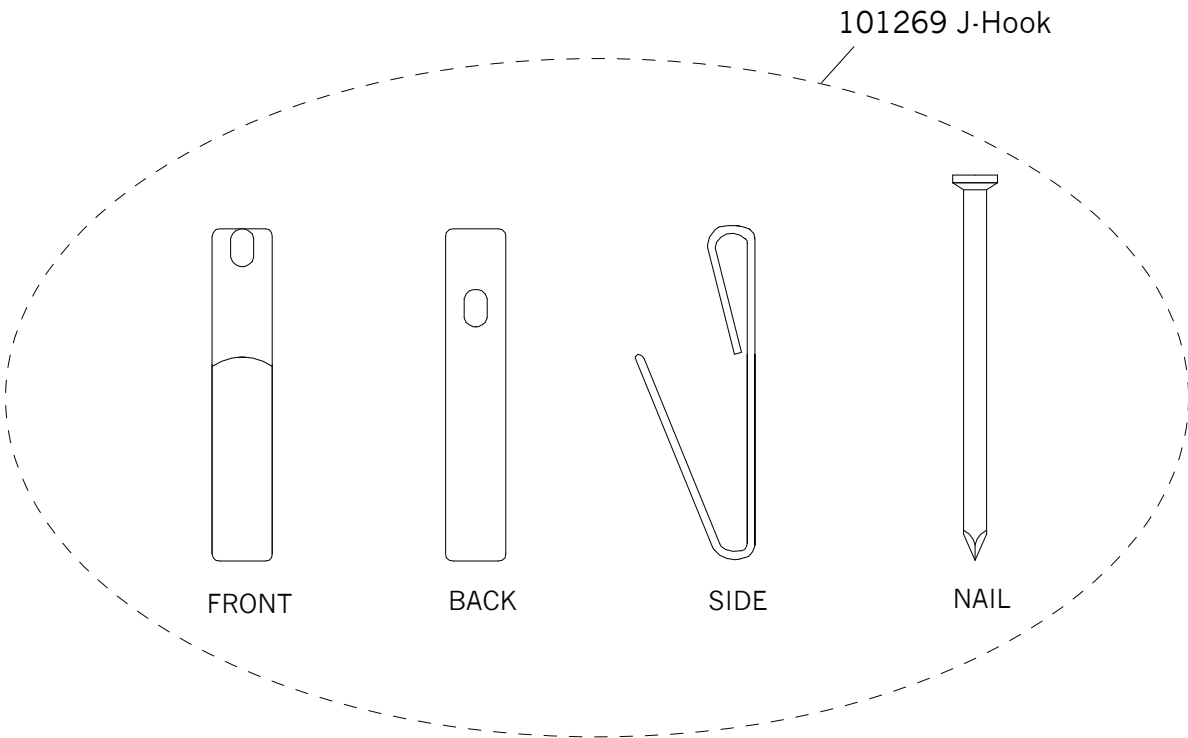

Replacement Parts For

MR1127

3/2012

Qty.	Part #	Description
	101268	D-Ring Link
	101269	J-Hook