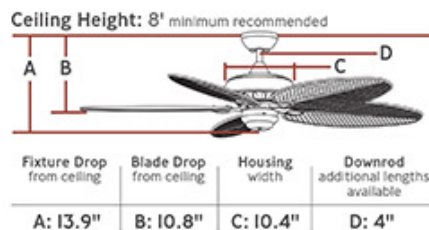

5CU52WH: 52" Cruise Outdoor Fan -White (Wet Rated)

Specification Images:

Collection: Cruise

UPC #:026586978298

Finish: White (WH)

Blade Finish: White ABS w/Grain

Dimensions:

- Diameter:** 52"
- Weight:** 21.1 lbs.
- Reverse Switch:** Manual
- Rev. Switch Location:** Switch Housing
- Motor Size:** 172.0 X 20.0
- Diameter of Housing:** 10.35
- Capacitor Value:** 4.5+6+6/350V/90C
- Lead Wire Length:** 78 inches
- Remote Included:** None
- Remote Group(s):** CK250,CK300,CKF210,CKF310,ESSWC-2/-3

English (5CU52XX-CUL-ENG)
 French (5CU52XX-CUL-CF)

Backplate / Canopy Details:

Type	Height / Length	Width	Depth	Diameter	Outlet Box Up	Outlet Box Down
Canopy				5 1/8		

Blade Details:

Blade Group	Diameter	Included	RPM Hi	CFM Hi	Watts Hi	Amps Hi	RPM Med	CFM Med	Watts Med	Amps Med	RPM Low	CFM Low	Watts Low	Amps Low
	52	Yes	155.0	4441.0	67.0	0.57	111.0	3543.0	37.1	0.43	63.0	2079.0	13.6	0.26