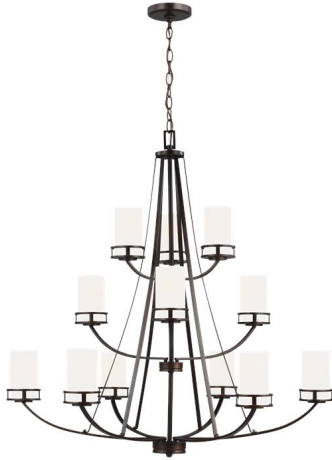

3121612-710: Twelve Light Chandelier

Collection: Robie

UPC #: 785652075179

Finish: Burnt Sienna (710)

Dimensions:

Diameter: 40"

Height: 40 5/8"

Weight: 23.98 lbs.

Overall Height: 115 1/8"

Wire: 120" (color/Brown)

Chain: 72"

Mounting Proc.: Screw Collar - Chain

Connection: Mounted To Box

Bulbs:

12 - Medium A19 75w Max. 120v - Not included

Features:

- Easily converts to LED with optional replacement lamps
- Meets Title 24 energy efficiency standards
- Title 24 compliant if used with Joint Appendix (JA8) approved light bulbs listed in the California Energy Commission Appliance database.
- Supplied with wire pre-laced through chain

| Part | Material | Finish | Quantity | Item Number | Length | Width | Height | Diameter | Fitter Diameter | Shade Top Length | Shade Top Width | Shade Top Diameter |
|-------|----------|-----------------------|----------|-------------|--------|-------|--------|----------|-----------------|------------------|-----------------|--------------------|
| Shade | Glass | Etched / White Inside | 12 | G560352-303 | | | 6 1/8 | 3 1/2 | | | | |