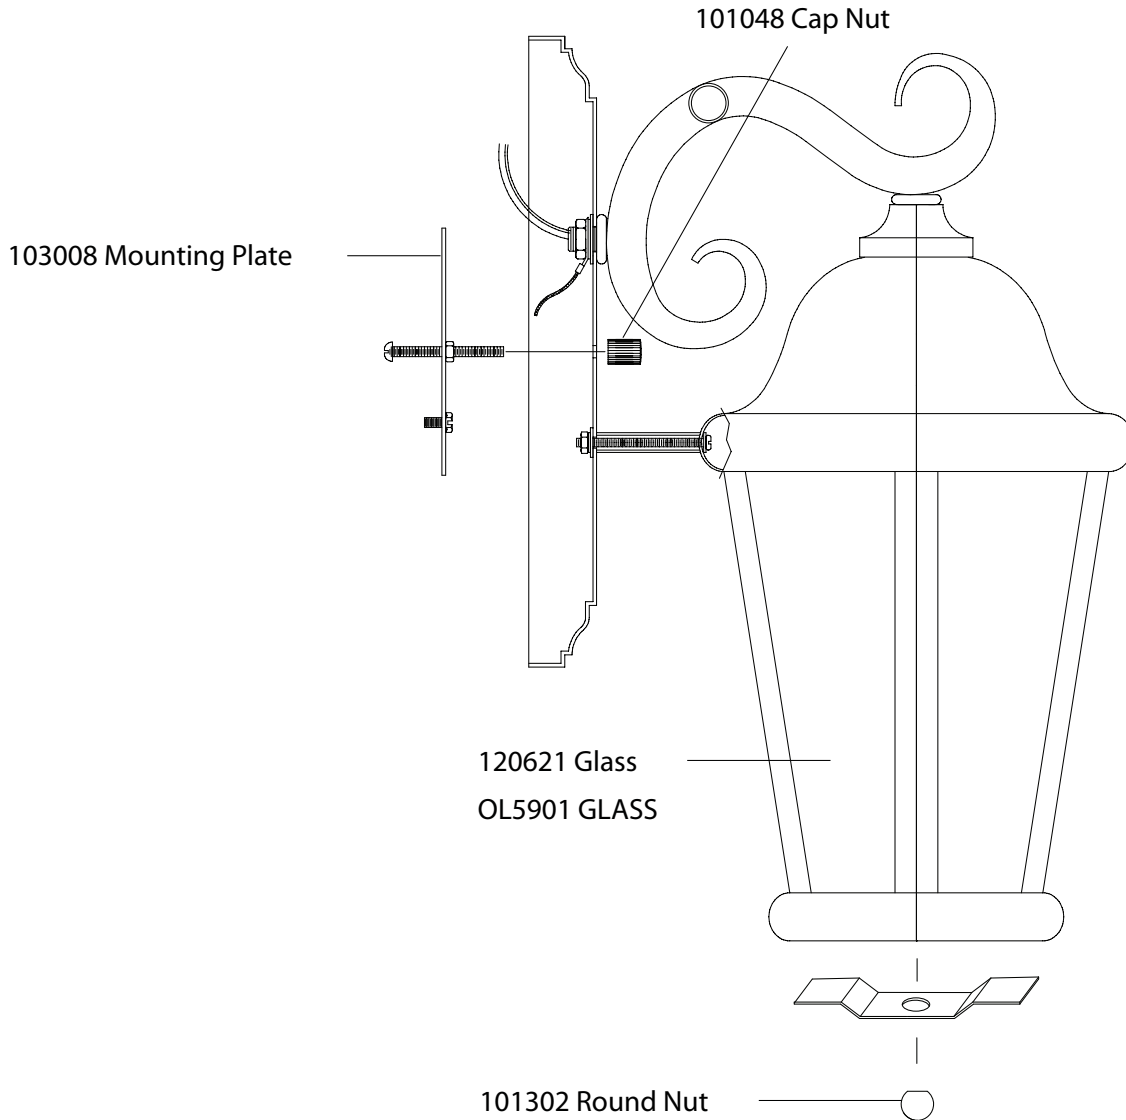

Replacement Parts For

OL5901

12/2012

Qty.	Part #	Description
	103008	Mounting Plate
	120621	Glass
	101048	Cap Nut
	101302	Round Nut
	OL5901 GLASS	Glass

FEISS®

EST. 1955