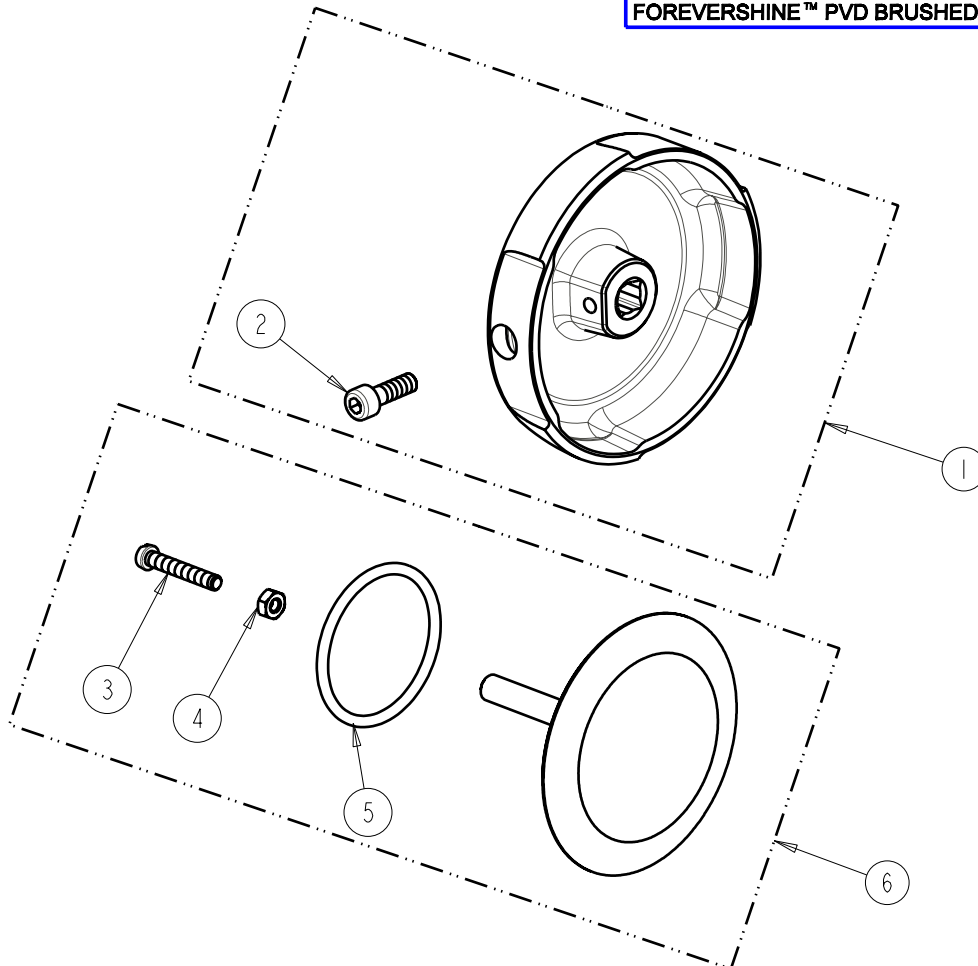

2100 South Clearwater Drive
Des Plaines, IL 60018
Phone: 800-566-2100
Fax: 847-803-5454
www.geberitnorthamerica.com

REPAIR PARTS

FITTING NO.

151.553.XX.1

SUBMITTED MODEL NO.

ITEM NO.

BY: SID DATE: 04-29-08

CHK: *[Signature]* REV:

FOR TECHNICAL ASSISTANCE
1-800-TEC-TRUE (1-800-832-8783)

FINISH DESCRIPTION	FINISH CODE (.XX.)
POLISHED CHROME	21
GOLD	45
ANTIQUÉ BRASS	97
OLD SILVER PEWTER	98
SATIN BRASS	CH
BRIGHT BRASS	CL
BLACK	EK
SATIN CHROME	FT
FOREVERSHINE™ PVD BRASS	GG
FOREVERSHINE™ PVD PEARL NICKEL	HD
FOREVERSHINE™ PVD SATIN SHEEN	HI
FOREVERSHINE™ PVD PLATINUM	HJ
HARD COAT OIL RUBBED BRONZE	HM
FOREVERSHINE™ PVD POLISHED NICKEL	IB
FOREVERSHINE™ PVD BRUSHED NICKEL	ID

ITEM	PART NO.	DESCRIPTION
1	241.779.XX.1	TURN HANDLE, METAL
2	241.537.00.1	SCREW HEX NICKEL PLATED BRASS
3	241.612.00.1	SCREW BRASS M4x25
4	241.611.00.1	NUT HEX BRASS M4
5	241.610.00.1	O-RING NBR D39x3
6	241.728.XX.1	PLUNGER & STRAINER BWO, METAL