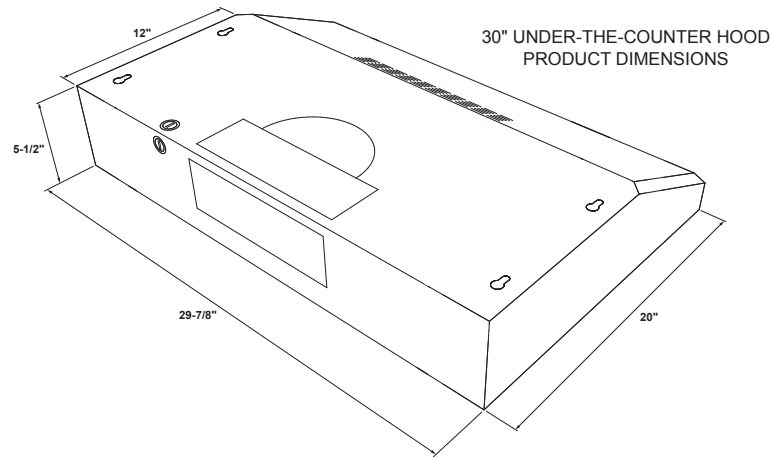

PVX7300EJ/SJ

GE Profile™ Series 30" Under The Cabinet Hood

DIMENSIONS AND INSTALLATION INFORMATION (IN INCHES)

WB02X11537 replacement grease filter and WB02X11000 replacement charcoal filter are available for additional cost. Call toll-free 800.626.2000.

AMP RATING	
120V	2.5

Exhaust outlet connects to 3-1/4" x 10" rectangular duct. Vent top or rear. Includes rectangular damper.

For answers to your Monogram, GE Café™ Series, GE Profile™ Series or GE Appliances product questions, visit our website at geappliances.com or call GE Answer Center® Service, 800.626.2000.