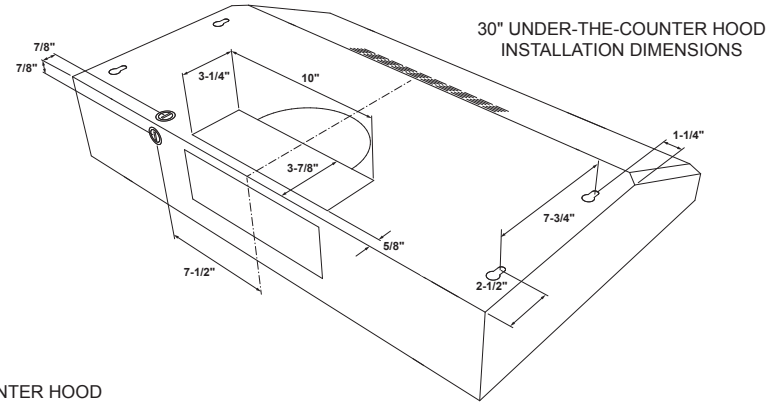

PVX7300EJ/SJ

GE Profile™ Series 30" Under The Cabinet Hood

DIMENSIONS AND INSTALLATION INFORMATION (IN INCHES)

WB02X11537 replacement grease filter and WB02X11000 replacement charcoal filter are available for additional cost. Call toll-free 800.626.2000.

JXHC1 Cord Kit: Allows a receptacle in the cabinet over the range to accommodate either an over-the-range microwave oven or a standard hood.

Installation Information: Before installing, consult installation instructions, packed with product, for current dimensional data.

AMP RATING	
120V	2.5

Exhaust outlet connects to 3-1/4" x 10" rectangular duct. Vent top or rear. Includes rectangular damper.

For answers to your Monogram, GE Café™ Series, GE Profile™ Series or GE Appliances product questions, visit our website at geappliances.com or call GE Answer Center® Service, 800.626.2000.