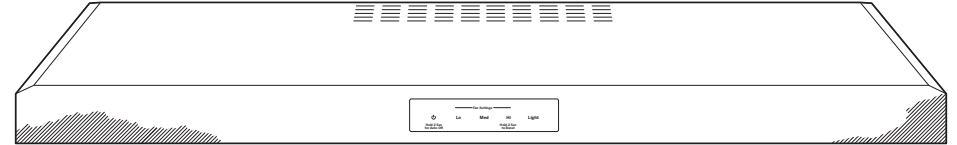

PVX7300EJ/SJ

GE Profile™ Series 30" Under The Cabinet Hood

FEATURES AND BENEFITS

Easy installation – 10 minutes or less by one person

Four-speed with boost, 400-CFM venting system – Removes smoke, grease, odors and moisture

Glass touch controls – Set functions quickly and clean with little effort

Dual LED lighting with nightlight – Choose bright light while cooking or low light at night

Chef Connect – Sync your hood with your range using Bluetooth to automatically control your hood's lights and fan

Auto-off – Set the vent hood to automatically shut off after 15 minutes

Convertible venting options – Select recirculating or external venting

Appearance (Fully enclosed bottom) – Enjoy a sleek appearance from every angle

Optional remote control – Control your ventilation lighting and fan speed from anywhere in the kitchen

Model PVX7300SJSS – Stainless steel

Model PVX7300EJES – Slate

CFM/SONES RATINGS	
Exhaust Boost Speed (BS)	400/7.5
Exhaust High Speed (HS)	300/4.0
Exhaust Medium Speed (MS)	200/2.5
Exhaust Working Speed (WS)	120/1.0