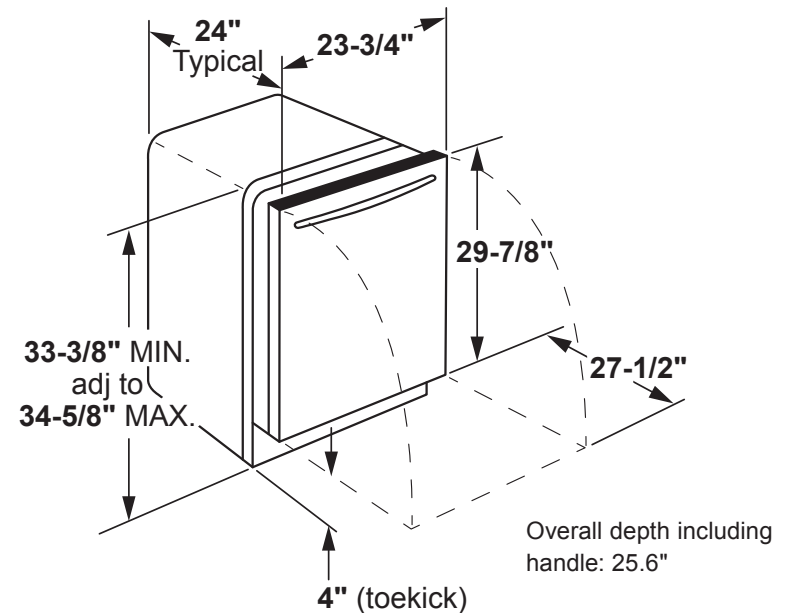

PDT715SBN/SFN/SMN/SYN

GE Profile™ Series Stainless Steel Interior Dishwasher with Hidden Controls

DIMENSIONS AND INSTALLATION INFORMATION (IN INCHES)

ELECTRICAL RATING

Voltage AC.....	120
Hertz.....	60
Total connected load amperage.....	6.6
Calrod® heater watts max.....	800/500

For use on adequately wired 120-volt, 6.6-amp circuit having 2-wire service with a separate ground wire. This appliance must be grounded for safe operation.

INSTALLATION INFORMATION: Before installing, consult installation instructions packed with product for current dimensional data.