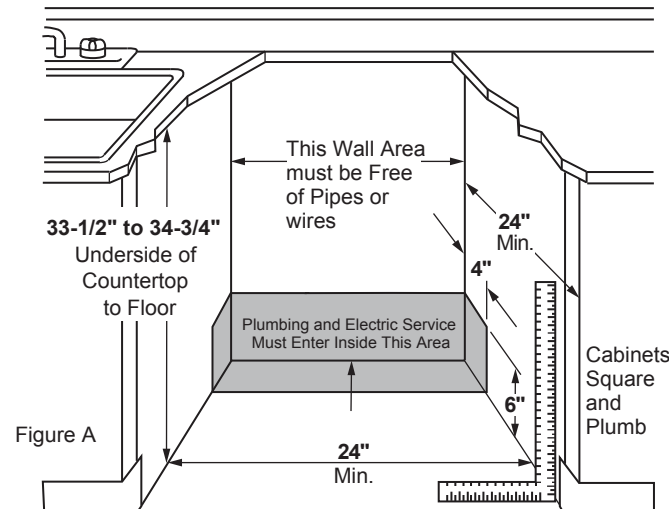

PDT715SBN/SFN/SMN/SYN

GE Profile™ Series Stainless Steel Interior Dishwasher with Hidden Controls

DIMENSIONS AND INSTALLATION INFORMATION (IN INCHES)

ELECTRICAL RATING

Voltage AC.....	120
Hertz.....	60
Total connected load amperage.....	6.6
Calrod® heater watts max.....	800/500

For use on adequately wired 120-volt, 6.6-amp circuit having 2-wire service with a separate ground wire. This appliance must be grounded for safe operation.

INSTALLATION INFORMATION: Before installing, consult installation instructions packed with product for current dimensional data.