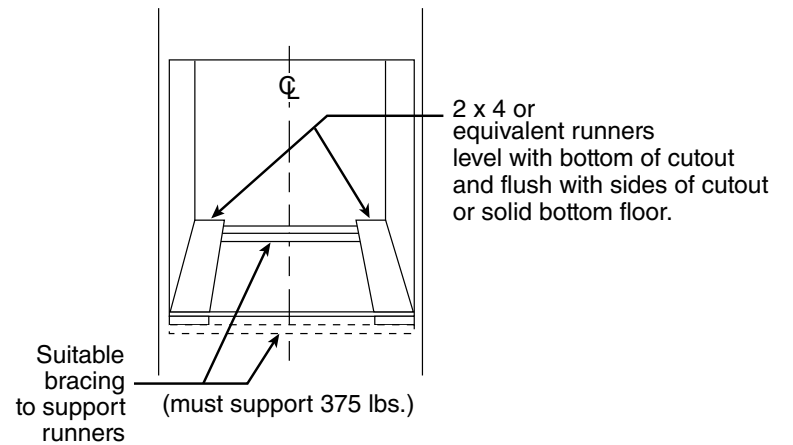

### Dimensions and Installation Information (in inches)

**Note:** Cabinets installed adjacent to wall ovens must have an adhesion spec of at least a 194°F temperature rating.

Door handle protrudes 3" from door face. Cabinets and drawers on adjacent 45° and 90° walls should be placed to avoid interference with the handle.

KW Rating	
240V	7.6
208V	5.7
Breaker Size	
240V	40 Amps
208V	40 Amps

	PT7550
<b>Cabinet</b>	<b>30"</b>
A – Overlap of oven at top of cutout	1"
B – Overlap of oven over side of edges of cutout	3/4"
C – Overlap of oven at bottom of cutout	1-1/4"
<b>Oven</b>	
D – Overall depth with handle	27-3/16"
E – Overall height with trim	52-5/8"
F – Overall width	29-3/4"