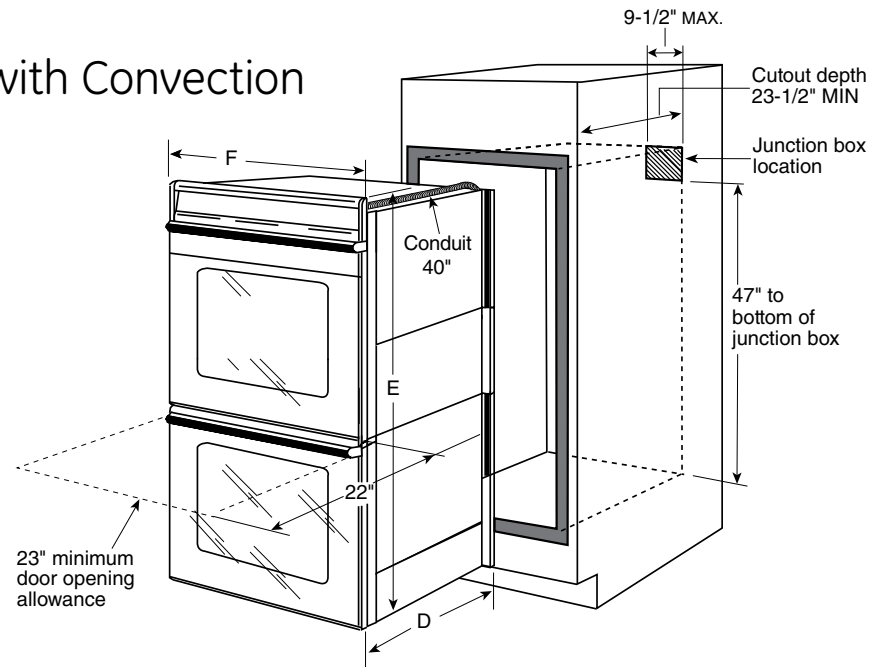

## GE Profile™ Series 30 in. Built-In Double Wall Oven with Convection

### Dimensions and Installation Information (in inches)

**Note:** Cabinets installed adjacent to wall ovens must have an adhesion spec of at least a 194°F temperature rating.

Door handle protrudes 3" from door face. Cabinets and drawers on adjacent 45° and 90° walls should be placed to avoid interference with the handle.

KW Rating	
240V	7.6
208V	5.7
Breaker Size	
240V	40 Amps
208V	40 Amps

	PT7550
<b>Cabinet</b>	<b>30"</b>
A – Overlap of oven at top of cutout	1"
B – Overlap of oven over side of edges of cutout	3/4"
C – Overlap of oven at bottom of cutout	1-1/4"
<b>Oven</b>	
D – Overall depth with handle	27-3/16"
E – Overall height with trim	52-5/8"
F – Overall width	29-3/4"