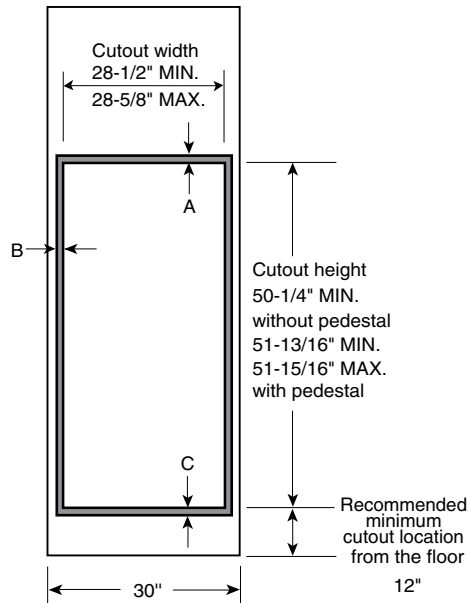

### Dimensions and Installation Information (in inches)

**Note:** Cabinets installed adjacent to wall ovens must have an adhesion spec of at least a 194°F temperature rating.

Door handle protrudes 3" from door face. Cabinets and drawers on adjacent 45° and 90° walls should be placed to avoid interference with the handle.

KW Rating	
240V	7.6
208V	5.7
Breaker Size	
240V	40 Amps
208V	40 Amps

	PT7550
<b>Cabinet</b>	<b>30"</b>
A – Overlap of oven at top of cutout	1"
B – Overlap of oven over side of edges of cutout	3/4"
C – Overlap of oven at bottom of cutout	1-1/4"
<b>Oven</b>	
D – Overall depth with handle	27-3/16"
E – Overall height with trim	52-5/8"
F – Overall width	29-3/4"