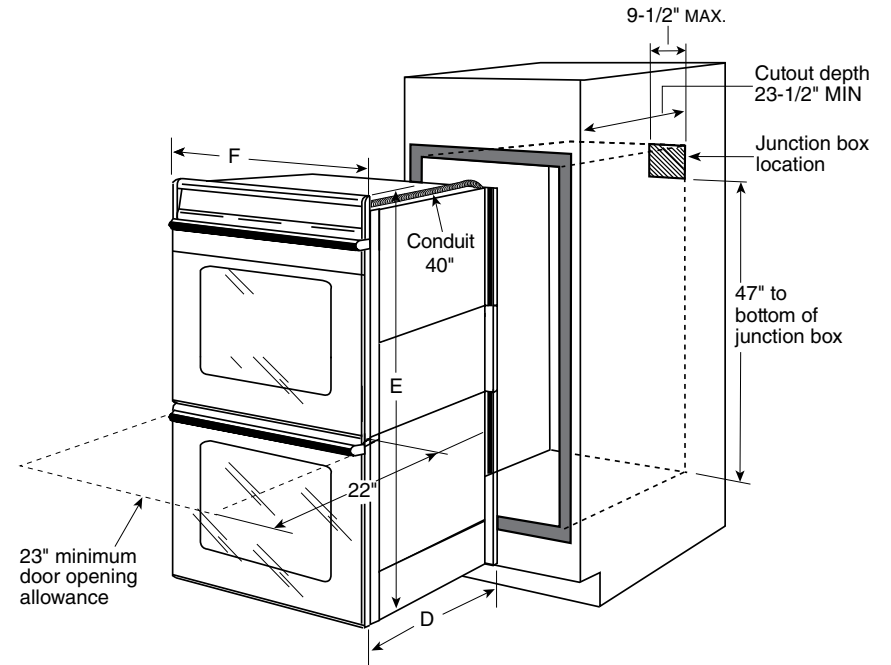

## GE® 30" Built-In Double Wall Oven

### Dimensions and Installation Information (in inches)

**Note:** Cabinets installed adjacent to wall ovens must have an adhesion spec of at least a 194°F temperature rating.

Door handle protrudes 3" from door face. Cabinets and drawers on adjacent 45° and 90° walls should be placed to avoid interference with the handle.

KW Rating	
240V	8.4
208V	6.3
Breaker Size	
240V	40 Amps
208V	40 Amps

	JT3550
<b>Cabinet</b>	<b>30"</b>
A – Overlap of oven at top of cutout	1"
B – Overlap of oven over side of edges of cutout	3/4"
C – Overlap of oven at bottom of cutout	1-1/4"
<b>Oven</b>	
D – Overall depth with handle	27-3/16"
E – Overall height with trim	52-5/8"
F – Overall width	29-3/4"