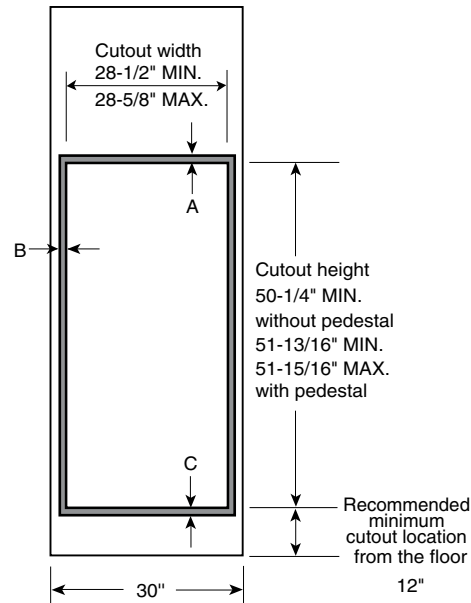

### Dimensions and Installation Information (in inches)

**Note:** Cabinets installed adjacent to wall ovens must have an adhesion spec of at least a 194°F temperature rating.

Door handle protrudes 3" from door face. Cabinets and drawers on adjacent 45° and 90° walls should be placed to avoid interference with the handle.

KW Rating	
240V	8.4
208V	6.3
Breaker Size	
240V	40 Amps
208V	40 Amps

	JT3550
<b>Cabinet</b>	<b>30"</b>
A – Overlap of oven at top of cutout	1"
B – Overlap of oven over side of edges of cutout	3/4"
C – Overlap of oven at bottom of cutout	1-1/4"
<b>Oven</b>	
D – Overall depth with handle	27-3/16"
E – Overall height with trim	52-5/8"
F – Overall width	29-3/4"