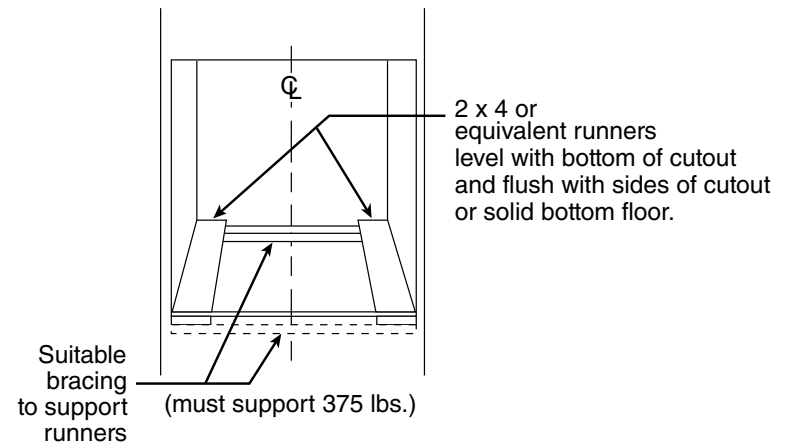

### Dimensions and Installation Information (in inches)

**Note:** Cabinets installed adjacent to wall ovens must have an adhesion spec of at least a 194°F temperature rating.

Door handle protrudes 3" from door face. Cabinets and drawers on adjacent 45° and 90° walls should be placed to avoid interference with the handle.

KW Rating	
240V	8.4
208V	6.3
Breaker Size	
240V	40 Amps
208V	40 Amps

	JT3550
<b>Cabinet</b>	<b>30"</b>
A – Overlap of oven at top of cutout	1"
B – Overlap of oven over side of edges of cutout	3/4"
C – Overlap of oven at bottom of cutout	1-1/4"
<b>Oven</b>	
D – Overall depth with handle	27-3/16"
E – Overall height with trim	52-5/8"
F – Overall width	29-3/4"