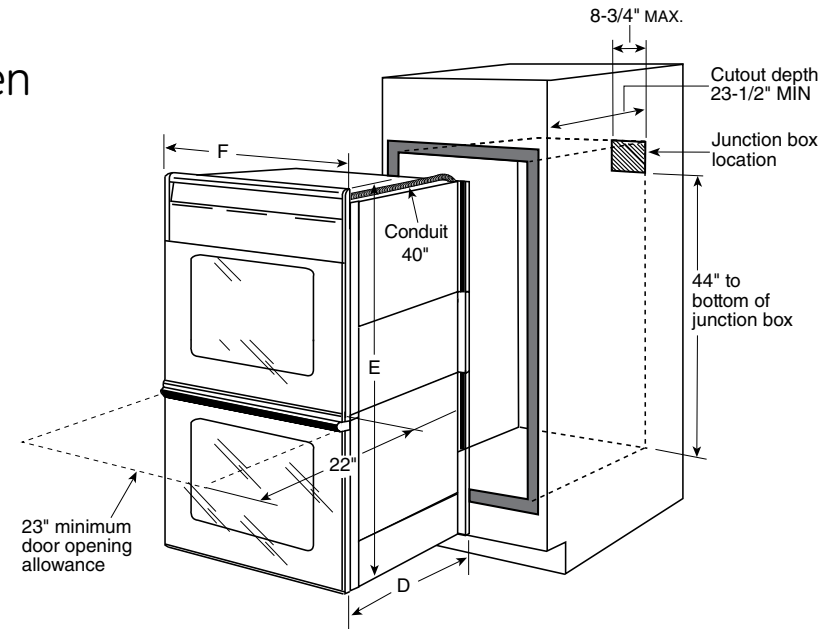

PK7500DF

Profile™ Series 27" Built-In Double Convection Wall Oven

Dimensions and Installation Information (in inches)

Most 30" Wall Cabinets can be used with this unit.

Note: These ovens are not approved for stackable installations. Cabinets installed adjacent to wall ovens must have an adhesion spec of at least a 194°F temperature rating.

Door handle protrudes 3" from door face. Cabinets and drawers on adjacent 45° and 90° walls should be placed to avoid interference with the handle.

Electric wall ovens are not approved for installation with a plug and receptacle. They must be hard wired in accordance with installation instructions.

Installation Information: Before installing, consult installation instructions packed with product for current dimensional data.

Side-by-side installations require at least 2" between cutouts.