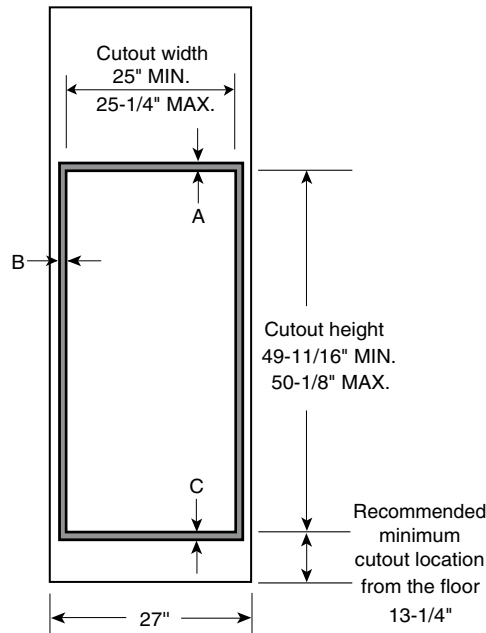

### Dimensions and Installation Information (in inches)

Most 30" Wall Cabinets can be used with this unit.

**Note: These ovens are not approved for stackable installations.** Cabinets installed adjacent to wall ovens must have an adhesion spec of at least a 194°F temperature rating.

Door handle protrudes 3" from door face. Cabinets and drawers on adjacent 45° and 90° walls should be placed to avoid interference with the handle.

**Electric wall ovens are not approved for installation with a plug and receptacle. They must be hard wired in accordance with installation instructions.**

**Installation Information:** Before installing, consult installation instructions packed with product for current dimensional data.

Side-by-side installations require at least 2" between cutouts.

KW Rating	
240V	7.2
208V	5.4
Breaker Size	
240V	30 Amps
208V	30 Amps

	PK7500
<b>Cabinet</b>	<b>27"</b>
A – Overlap of oven at top of cutout	1"
B – Overlap of oven over side of edges of cutout	1"
C – Overlap of oven at bottom of cutout	1"
<b>Oven</b>	
D – Overall depth with handle	26-23/32"
E – Overall height with trim	52-1/8"
F – Overall width	26-23/32"