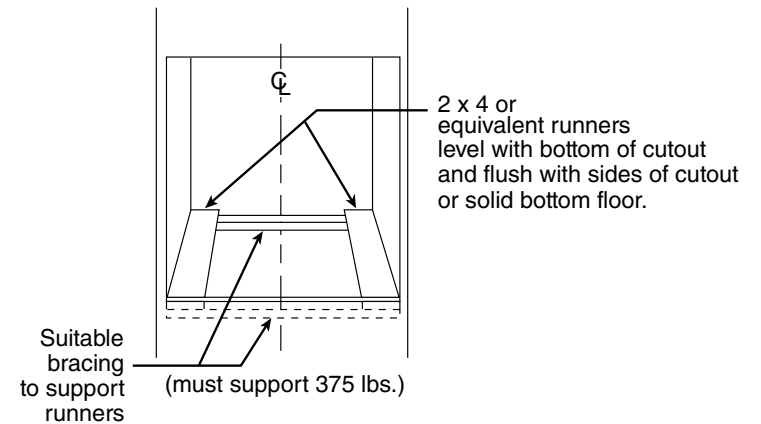

Door handle protrudes 3" from door face. Cabinets and drawers on adjacent 45° and 90° walls should be placed to avoid interference with the handle.

**Electric wall ovens are not approved for installation with a plug and receptacle. They must be hard wired in accordance with installation instructions.**

**Installation Information:** Before installing, consult installation instructions packed with product for current dimensional data.

Side-by-side installations require at least 2" between cutouts.

KW Rating	
240V	7.2
208V	5.4
Breaker Size	
240V	30 Amps
208V	30 Amps

	PK7500
<b>Cabinet</b>	<b>27"</b>
A – Overlap of oven at top of cutout	1"
B – Overlap of oven over side of edges of cutout	1"
C – Overlap of oven at bottom of cutout	1"
<b>Oven</b>	
D – Overall depth with handle	26-23/32"
E – Overall height with trim	52-1/8"
F – Overall width	26-23/32"