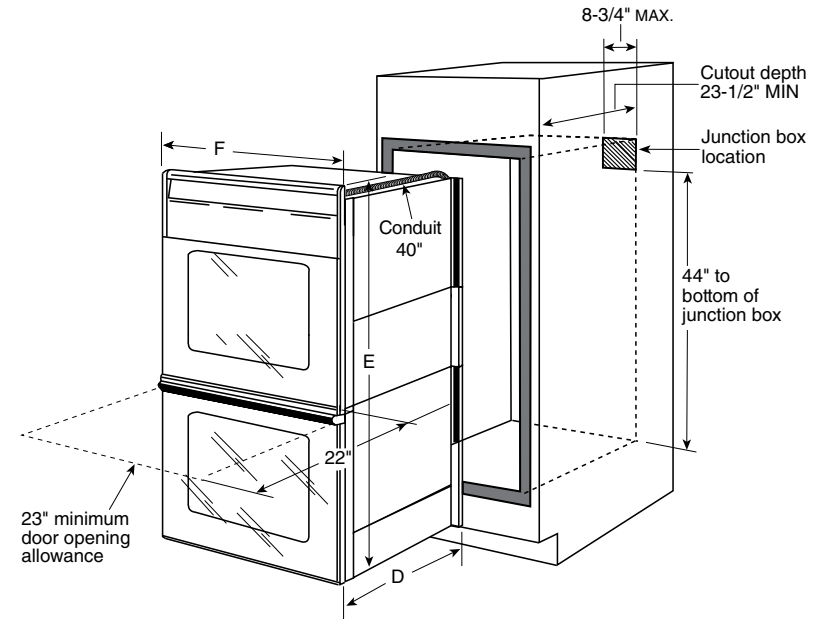

JK3500DF

GE® 27" Built-In Double Wall Oven

Dimensions and Installation Information (in inches)

Note: Cabinets installed adjacent to wall ovens must have an adhesion spec of at least a 194°F temperature rating.

Note: If marks, blemishes or the cutout opening is visible above the installed oven, it may be necessary to add wood shims under the runners and front trim until the marks or openings are covered.

Note: Door handle protrudes 3" from door face. Cabinets and drawers on adjacent 45° and 90° walls should be placed to avoid interference with the handle.

KW Rating	
240V	7.2
208V	5.4
Breaker Size	
240V	30 Amps
208V	30 Amps

	JK3500
Cabinet	27"
A – Overlap of oven at top of cutout	1"
B – Overlap of oven over side of edges of cutout	1"
C – Overlap of oven at bottom of cutout	1"
Oven	
D – Overall depth with handle	26-23/32"
E – Overall height with trim	52-1/8"
F – Overall width	26-23/32"