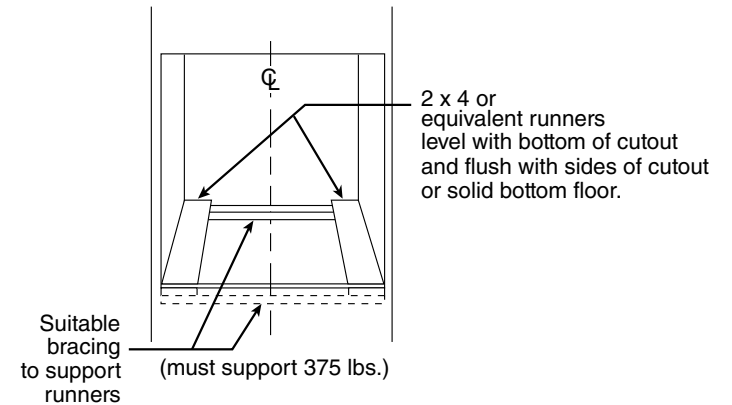

JK3500DF

GE® 27" Built-In Double Wall Oven

Dimensions and Installation Information (in inches)

Note: Cabinets installed adjacent to wall ovens must have an adhesion spec of at least a 194°F temperature rating.

Note: If marks, blemishes or the cutout opening is visible above the installed oven, it may be necessary to add wood shims under the runners and front trim until the marks or openings are covered.

Note: Door handle protrudes 3" from door face. Cabinets and drawers on adjacent 45° and 90° walls should be placed to avoid interference with the handle.

KW Rating	
240V	7.2
208V	5.4
Breaker Size	
240V	30 Amps
208V	30 Amps

	JK3500
Cabinet	27"
A – Overlap of oven at top of cutout	1"
B – Overlap of oven over side of edges of cutout	1"
C – Overlap of oven at bottom of cutout	1"
Oven	
D – Overall depth with handle	26-23/32"
E – Overall height with trim	52-1/8"
F – Overall width	26-23/32"