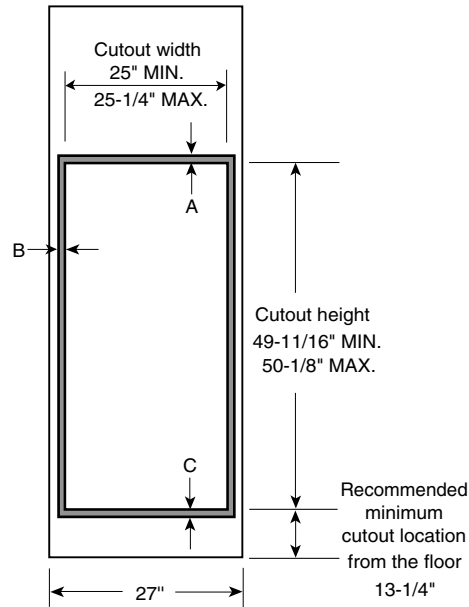

JK3500DF

GE® 27" Built-In Double Wall Oven

Dimensions and Installation Information (in inches)

Note: Cabinets installed adjacent to wall ovens must have an adhesion spec of at least a 194°F temperature rating.

Note: If marks, blemishes or the cutout opening is visible above the installed oven, it may be necessary to add wood shims under the runners and front trim until the marks or openings are covered.

Note: Door handle protrudes 3" from door face. Cabinets and drawers on adjacent 45° and 90° walls should be placed to avoid interference with the handle.

KW Rating	
240V	7.2
208V	5.4
Breaker Size	
240V	30 Amps
208V	30 Amps

	JK3500
Cabinet	27"
A – Overlap of oven at top of cutout	1"
B – Overlap of oven over side of edges of cutout	1"
C – Overlap of oven at bottom of cutout	1"
Oven	
D – Overall depth with handle	26-23/32"
E – Overall height with trim	52-1/8"
F – Overall width	26-23/32"