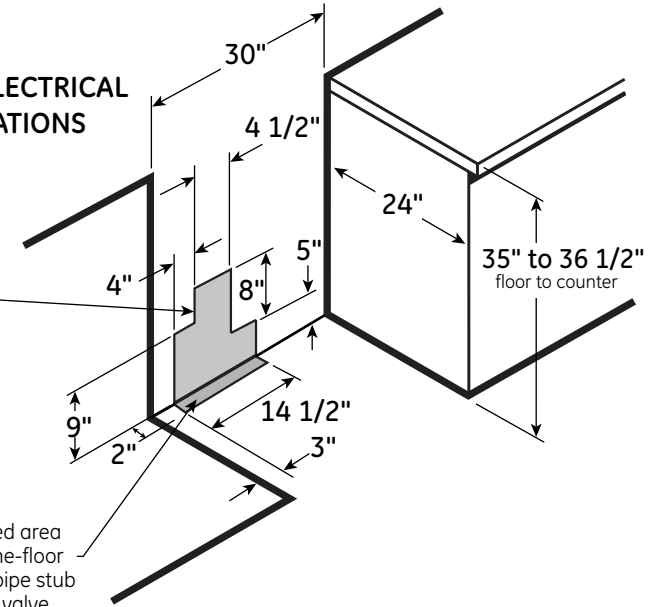

GAS PIPE AND ELECTRICAL OUTLET LOCATIONS

Recommended area for 120V outlet on rear wall and area for through-the-wall connection of pipe stub and shut-off valve.

Recommended area for through-the-floor connection of pipe stub and shut-off valve.