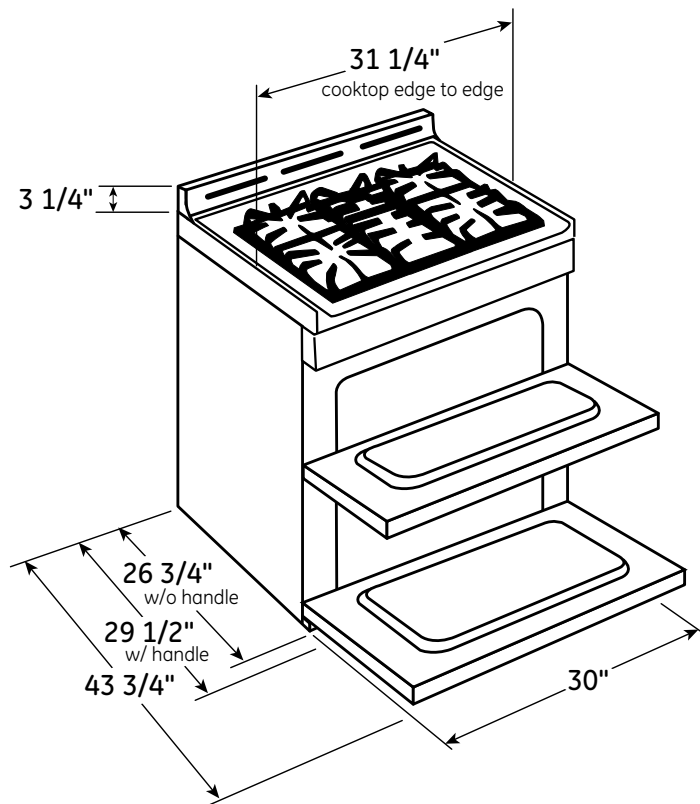

PGS950SEF/EEF

GE Profile™ Series 30" Slide-In Double Oven Gas Range

Dimensions and Installation Information (in inches)

Note: Door handle protrudes 3" from door face. Cabinets and drawers on adjacent 45° and 90° walls should be placed to avoid interference with the handle.

Note: Cabinets installed adjacent to slide-in ranges must have an adhesion spec of at least 194° temperature rating.

Installation Information: Before installing, consult installation instructions packed with product for current dimensional data.