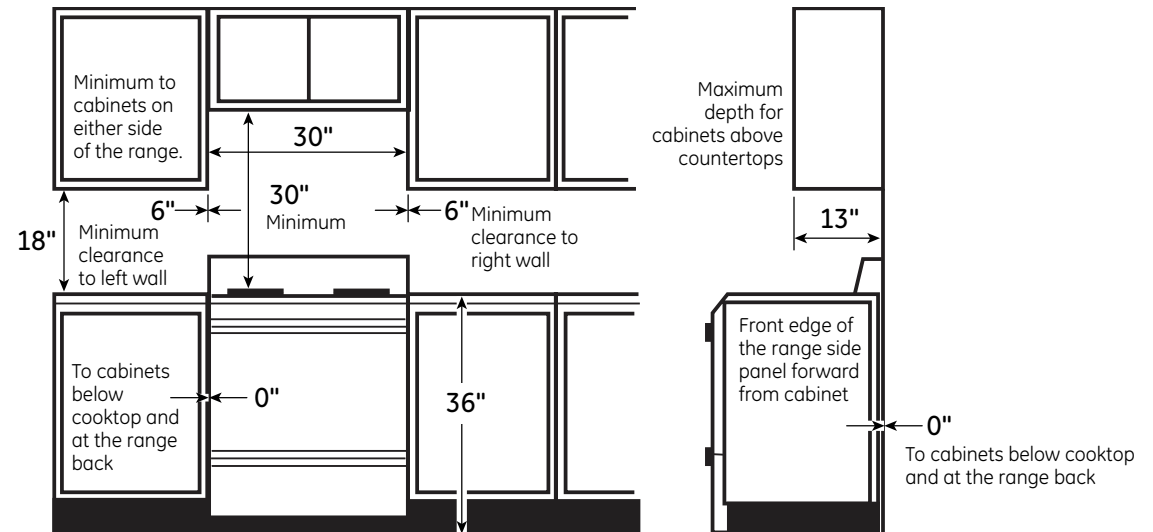

GAS PIPE AND ELECTRICAL OUTLET LOCATIONS

Recommended area for 120V outlet on rear wall and area for through-the-wall connection of pipe stub and shut-off valve.

Recommended area for through-the-floor connection of pipe stub and shut-off valve.