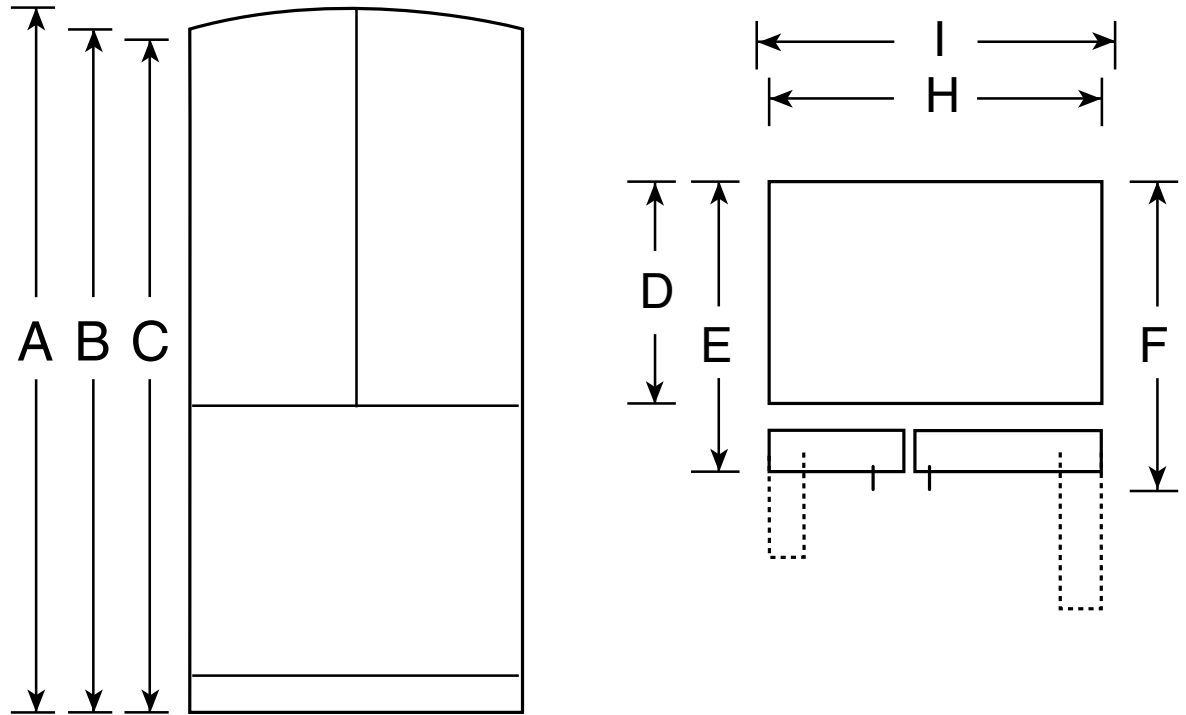

## GE Profile™ Series ENERGY STAR® 23.1 Cu. Ft. Counter Depth French-Door Ice & Water Refrigerator

### Dimensions and Installation Information (in inches)

Overall Dimensions	Height to top of crown (in.) <b>A</b>	70-1/2
	Height to top of hinge (in.) <b>B</b>	69-7/8
	Height to top of case (in.) <b>C</b>	69
	Case depth without door (in.) <b>D</b>	24-3/8
	Case depth less door handle (in.) <b>E</b>	30-1/4
	Case depth with door handle (in.) <b>F</b>	31-1/4
	Depth with fresh food door open 90° (in.) <b>G</b>	43-3/8
	Width (in.) <b>H</b>	35-3/4
	Width with door open 90° inc. door handle (in.) <b>I</b>	44-5/8
Air	Each side (in.)	1/8
	Top (in.)	1
	Back (in.)	2