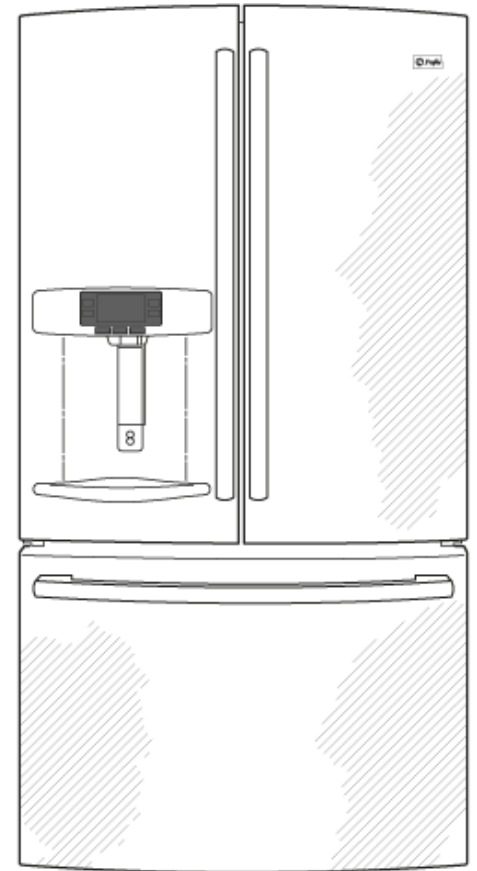

Features and Benefits

- Counter-depth configuration - Counter-depth configuration makes it possible to have the look of a built-in without the added expense
- Stainless steel doors with hidden hinges - Offer a sleek finish with the clean look of concealed hinges
- Seamless stainless steel dispenser with pullout tray - Gives you a streamlined look while easily filling tall items
- Hands-free Autofill - Lets you walk away while the dispenser automatically fills any container with filtered water
- TwinChill™ evaporators - Separate climates in the fresh food and freezer sections help maintain temperature and humidity levels to keep foods fresh
- Advanced filtration system - GE's exclusive filtration system removes trace pharmaceuticals from water and ice
- In-the-door filter - Located in the door for more available space in the fresh food section and easy replacement
- Drop-down tray - Allows for extra door storage when you need it and tucks away when you don't
- Showcase LED lighting - Positioned throughout the interior and under fresh food doors to spotlight foods inside the refrigerator and in the freezer
- Space-saving icemaker - Located on the door with integrated bins to create more usable storage space
- Full-width electronic temperature-controlled drawer - 5 accurate settings deliver the optimal temperatures for keeping foods fresh
- Model PYE23PSDSS - Stainless steel

imagination at work

As an ENERGY STAR® partner, GE has determined that this product meets the ENERGY STAR guidelines for energy efficiency.