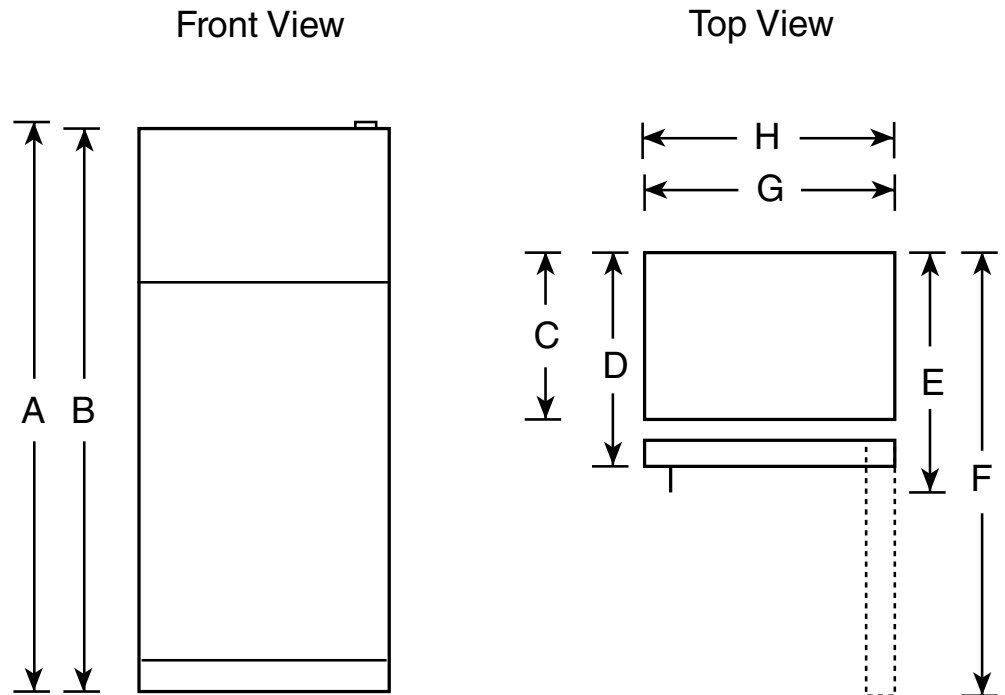

GTZ21GCE

GE® ENERGY STAR® 21.0 Cu. Ft. Top-Freezer Refrigerator

Dimensions and Installation Information (in inches)

Overall Dimensions	Height to top of hinge (in.) A	66-3/4
	Height to top of case (in.) B	66
	Case depth without door (in.) C	27
	Case depth less door handle (in.) D	30-1/2
	Case depth with door handle (in.) E	32-1/2
	Depth with fresh food door open 90° (in.) F	60-3/4
	Width (in.) G	32-3/4
	Width with door open 90° with door handle (in.) H	36-1/2
Air Clearances	Each side (in.)	1/2
	Top (in.)	1/8
	Back (in.)	2