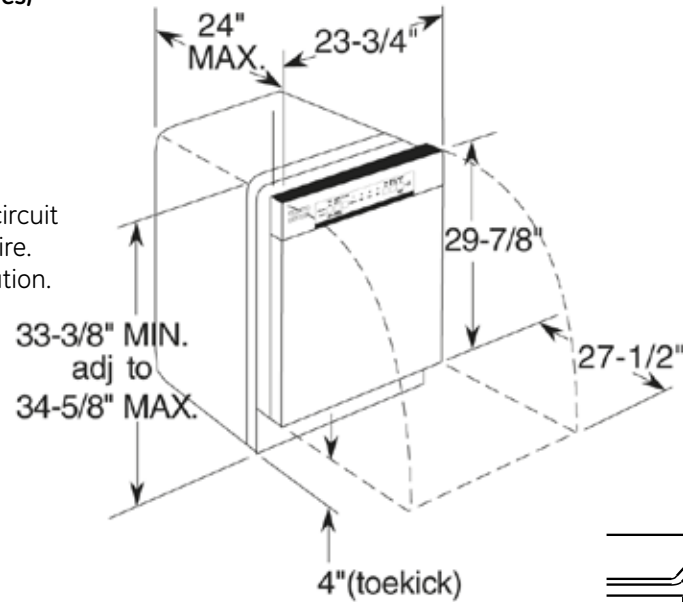

GDF510PGD/PSD/PMD GE® Dishwasher with Front Controls

Dimensions and Installation Information (in inches)

Electrical Rating

Voltage AC.....	120
Hertz.....	60
Total connected load amperage.....	7.1
Calrod® heater watts.....	415/800

For use on adequately wired 120-volt, 15-amp circuit having 2-wire service with a separate ground wire. This appliance must be grounded for safe operation.