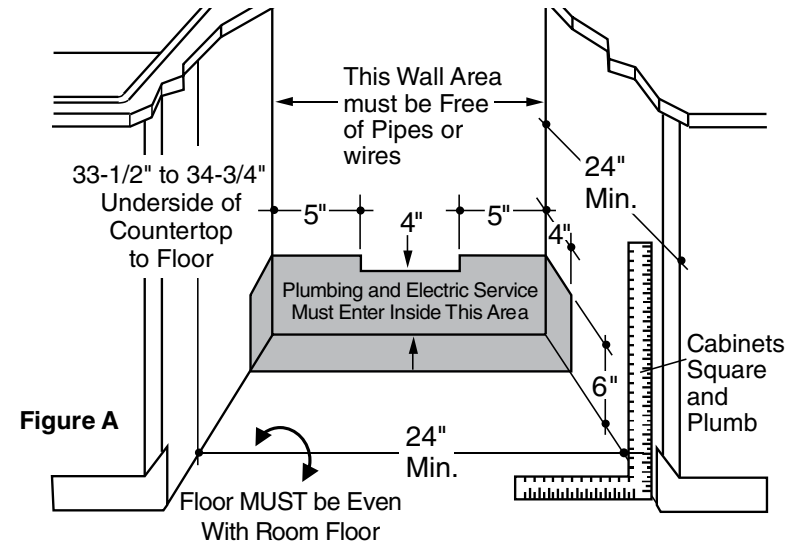

GDF510PGD/PSD/PMD GE® Dishwasher with Front Controls

Dimensions and Installation Information (in inches)

Electrical Rating

Voltage AC.....	120
Hertz.....	60
Total connected load amperage.....	7.1
Calrod® heater watts.....	415/800

For use on adequately wired 120-volt, 15-amp circuit having 2-wire service with a separate ground wire. This appliance must be grounded for safe operation.