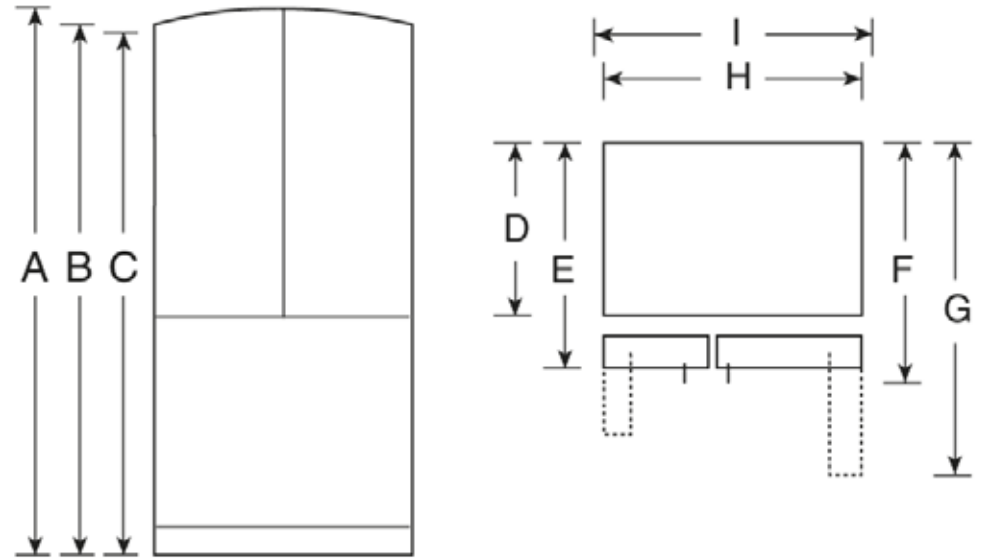

### Dimensions and Installation Information (in inches)

Overall Dimensions	Height to top of crown (in.) <b>A</b>	70-1/4
	Height to top of hinge (in.) <b>B</b>	69-7/8
	Height to top of case (in.) <b>C</b>	69
	Case depth without door (in.) <b>D</b>	29-1/4
	Case depth less door handle (in.) <b>E</b>	33-3/4
	Case depth with door handle (in.) <b>F</b>	36-1/8
	Depth with fresh food door open 90° (in.) <b>G</b>	48
	Width (in.) <b>H</b>	35-3/4
	Width with door open 90° inc. door handle (in.) <b>I</b>	43-1/2
Air	Each side (in.)	1/8
	Top (in.)	1
	Back (in.)	2