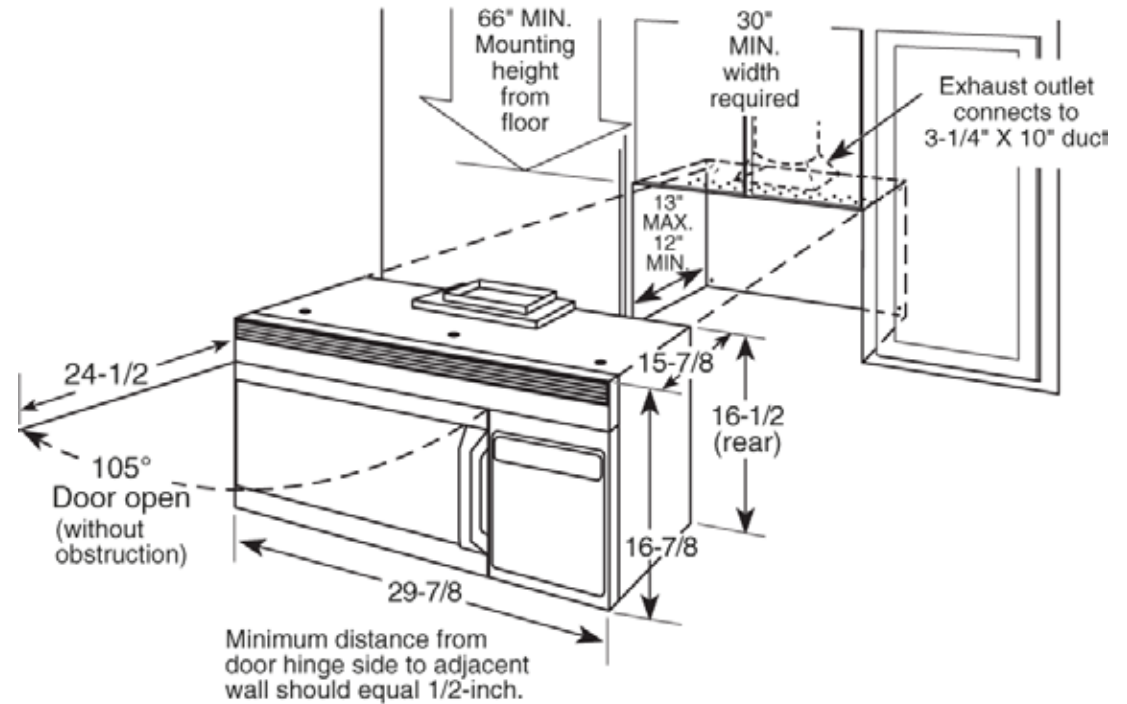

PNM1971SR

GE Profile™ Spacemaker® 1.9 Cu. Ft. Microwave Oven with Recirculating Venting

Dimensions and Installation Information (in inches)

Note: Requires 120V grounded outlet. Electrical receptacle must be located in cabinet above Spacemaker microwave oven. No additional wiring, venting or cabinet rebuilding necessary in many cases. Complete detailed, easy-to-follow installation instructions and convenient full-size templates are packed with the Spacemaker microwave oven.

Important Information: When installing the Spacemaker microwave oven over a range, allow minimum of 2" from bottom of Spacemaker microwave oven to top of range backguard to allow for removal of light covers.

Installation Information: This information is not intended to be used for installing unit described. Before installing, consult installation instructions packed with product/kit for current dimensional data.

For answers to your Monogram®, GE Profile™ or GE® appliance questions, visit our website at geappliances.com or call GE Answer Center® service, 800.626.2000.

imagination at work

Listed by
Underwriters
Laboratories