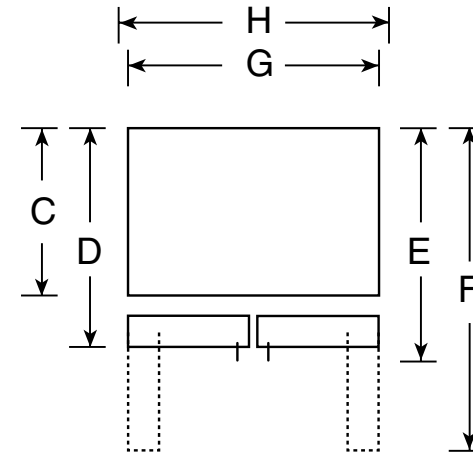

### Dimensions and Installation Information (in inches)

|                    |  |               |
|--------------------|--|---------------|
| Overall Dimensions | Height to top of hinge (in.) <b>A</b>                    | <b>68-5/8</b> |
|                    | Height to top of case (in.) <b>B</b>                     | <b>67-7/8</b> |
|                    | Case depth without door (in.) <b>C</b>                   | <b>28-3/4</b> |
|                    | Case depth less door handle (in.) <b>D</b>               | <b>33</b>     |
|                    | Case depth with door handle (in.) <b>E</b>               | <b>35-1/2</b> |
|                    | Depth with fresh food door open 90° (in.) <b>F</b>       | <b>46-5/8</b> |
|                    | Width (in.) <b>G</b>                                     | <b>32-3/4</b> |
|                    | Width with door open 90° inc. door handle (in.) <b>H</b> | <b>40-5/8</b> |
| Air Clearances     | Each side (in.)  | <b>1/8</b>    |
|                    | Top (in.)  | <b>1</b>      |
|                    | Back (in.)   | <b>3/4</b>    |