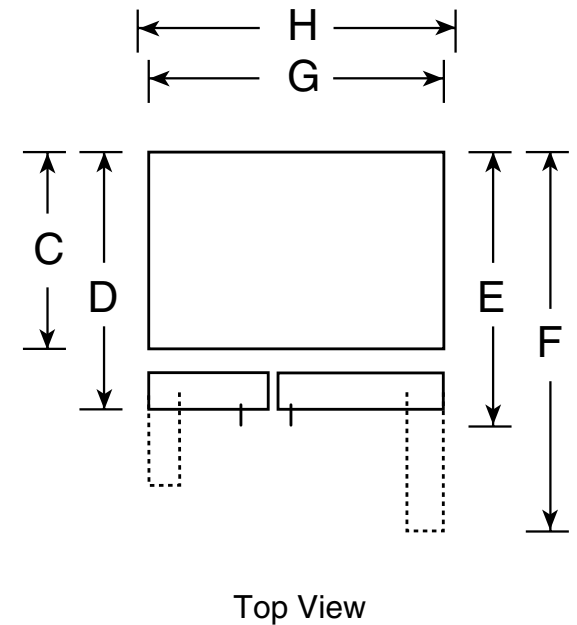

PSHF6PGZ

GE Profile™ 25.9 Cu. Ft. Side-By-Side Refrigerator

Dimensions and Installation Information (in inches)

Overall Dimensions	Height to top of hinge (in.) A	69-1/4
	Height to top of case (in.) B	68-3/4
	Case depth without door (in.) C†	28
	Case depth less door handle (in.) D†	32-3/8
	Case depth with door handle (in.) E†	35
	Depth with fresh food door open 90° (in.) F†	50-1/8
	Width (in.) G	35-3/4
Air Clearances	Width with door open 90° inc. door handle (in.) H	43-1/2
	Each side (in.)	1/8
	Top (in.)	1
	Back (in.)	1

†Water hook-up fits in back air clearance when calculating installation depth.

If installed against a wall, allow clearance of 14-3/16" on freezer side to remove bin. To remove fresh food pans, remove door bins.

Clearance required to remove fresh food full-size pan without disassembling is 18-15/16".

Allow additional space for any necessary leveling adjustments.

For answers to your Monogram,® GE Profile™ or GE® appliance questions, visit our website at ge.com or call GE Answer Center® service, 800.626.2000.