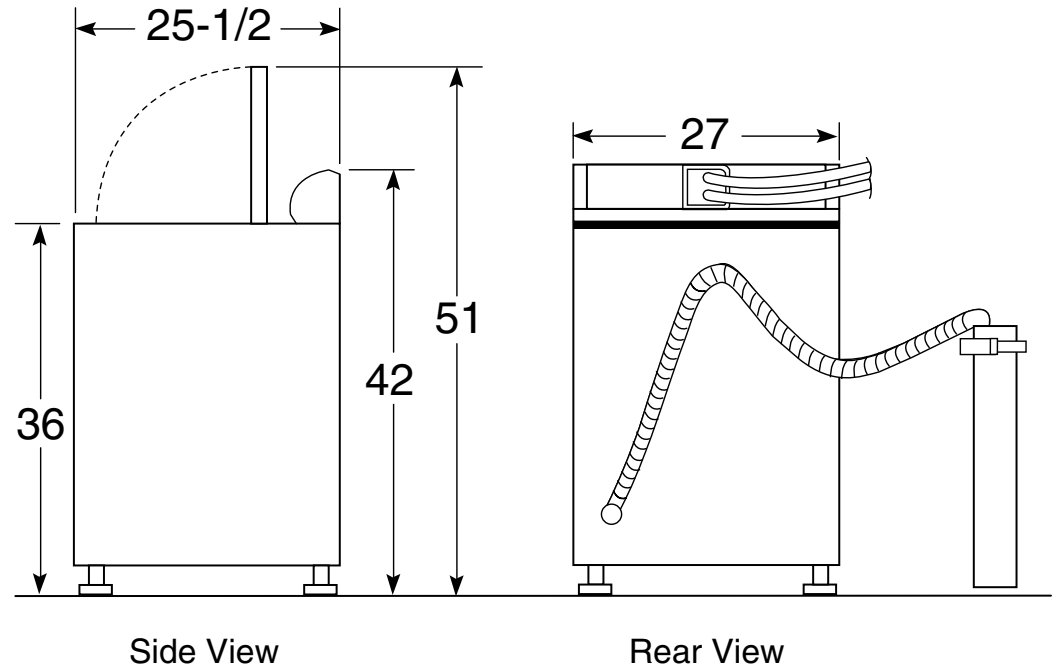

GTWP1800D

GE® 3.7 DOE cu. ft. capacity Extra Action basket

Dimensions and Installation Information (in inches)

Circuit Requirements: An individual, properly-grounded branch circuit, with a three-prong grounding-type receptacle, protected by a 15 or 20 amp circuit breaker or a time-delay fuse, is required.

Electrical Rating: 115V, 60Hz, 10A

Note: Washer wall outlet must be located within 36" of service code entry. Wall outlet must not be located behind dryer.

Installation Information: Before installing, consult installation instructions packed with product for current dimensional data.