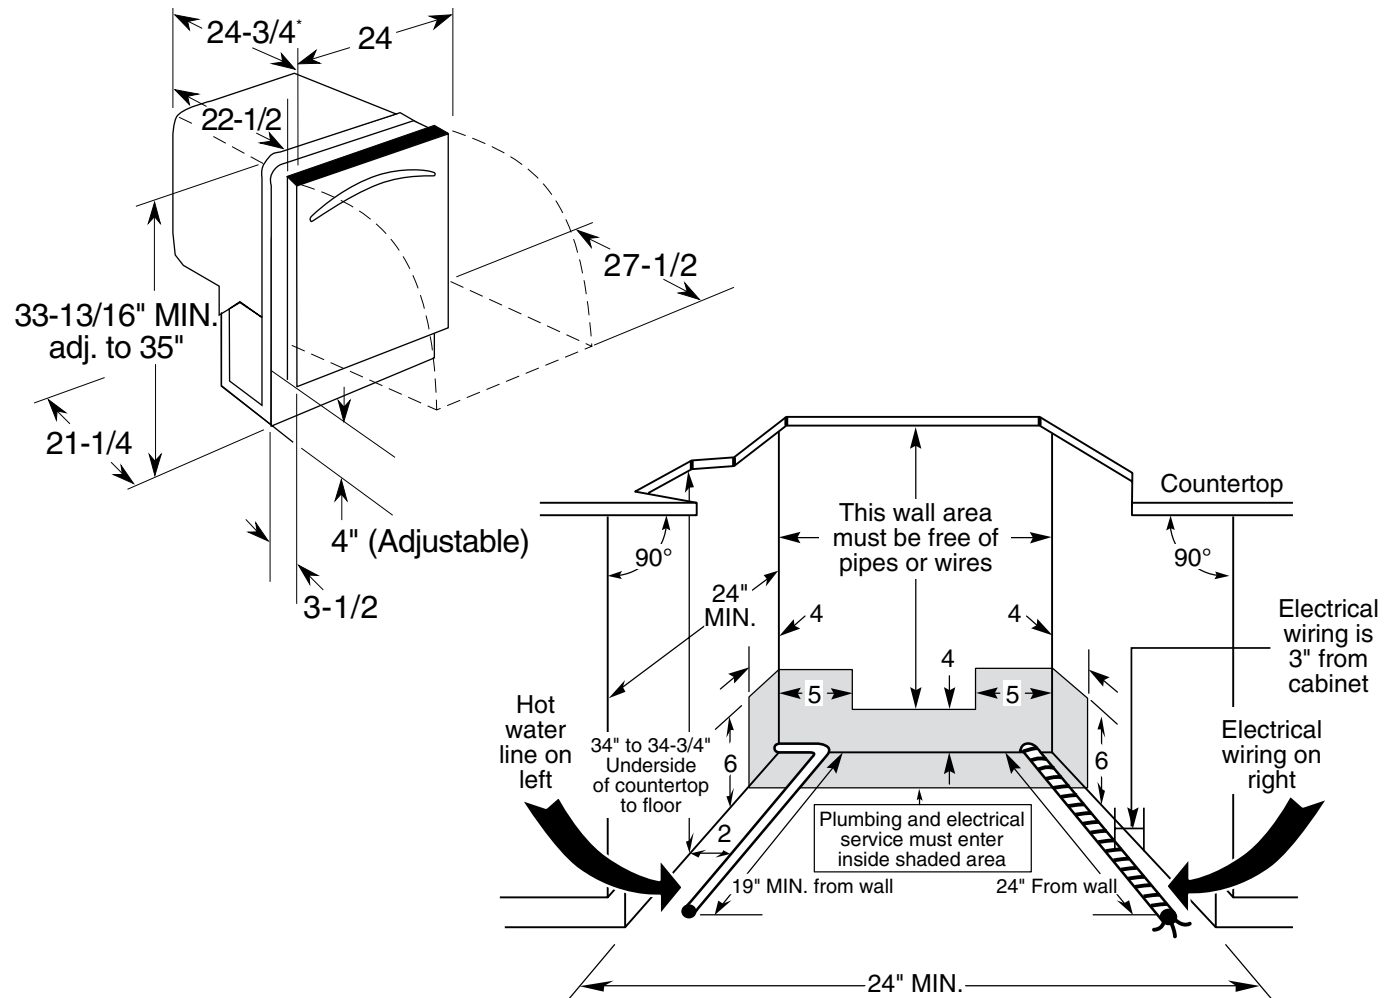

PDWT200/280V

GE Profile™ Fully Integrated Built-In Dishwasher

Dimensions and Installation Information (in inches)

Electrical Rating

Voltage AC.....	120
Hertz.....	60
Total connected load amperage.....	9.9
Calrod® heater watts max.....	875

For use on adequately wired 120-volt, 15-amp circuit having 2-wire service with a separate ground wire. This appliance must be grounded for safe operation.

Installation Information: Before installing, consult installation instructions packed with product for current dimensional data.

†† Add 1/2" for deepest part of contour door. Allow an additional 2" for the handle on PDWT500/PDWT400/PDWT200 Series models.

For answers to your Monogram®, GE Profile™ or GE® appliance questions, visit our website at geappliances.com or call GE Answer Center® service, 800.626.2000.