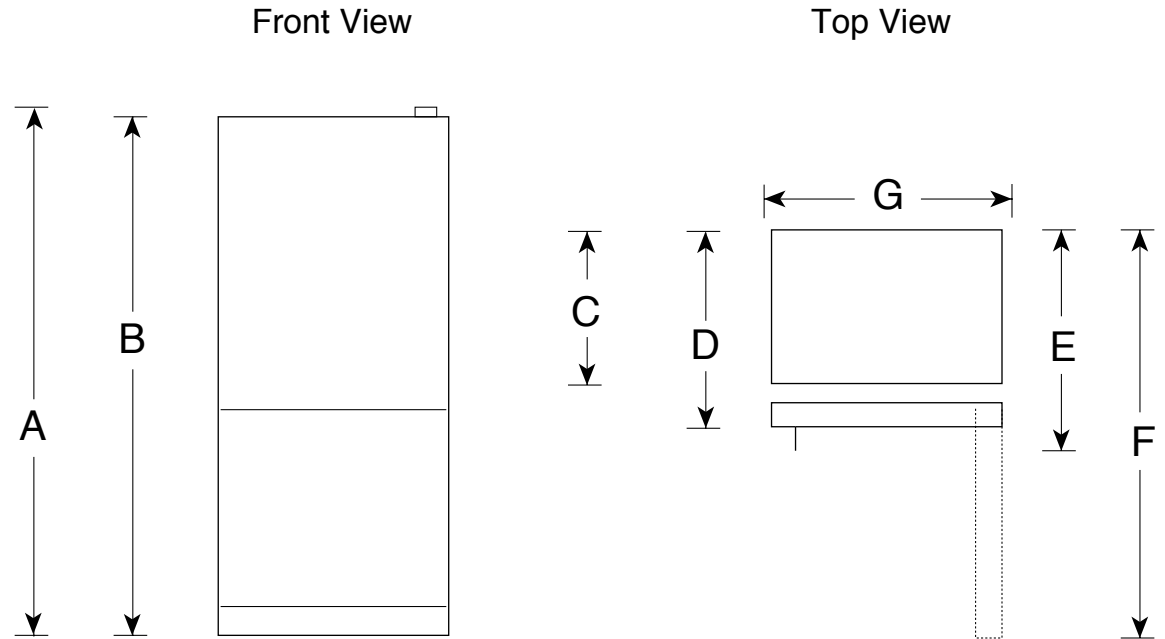

GDSC0KCX

GE® ENERGY STAR® 20.2 Cu. Ft. Bottom-Freezer Door Refrigerator

Dimensions and Installation Information (in inches)

Overall Dimensions	Height to top of hinge (in.) A	66-1/2
	Height to top of case (in.) B	65-3/4
	Case depth without door (in.) C	28-1/4
	Case depth less door handle (in.) D	32-1/2
	Case depth with door handle (in.) E	34-5/8
	Depth with fresh food door open 90° (in.) F	59-3/4
	Width (in.) G	29-3/4
Air Clearances	Width with door open 90° inc. door handle (in.) H	33-1/4
	Each side (in.)	1/8
	Top (in.)	1
	Back (in.)	1

GDSC0KCX

GE® ENERGY STAR® 20.2 Cu. Ft. Bottom-Freezer Door Refrigerator

Features and Benefits

- Crown Doors with Hidden Hinges - Step up to rounded doors and the clean look of concealed hinges
- Upfront Temperature Controls - Features easy-to-reach, easy-to-read temperature controls
- Factory-Installed Icemaker Refrigerator comes ready to automatically create cubed ice
- BrightSpace™ Interior with GE Reveal™ Lighting - Cast a natural-looking glow throughout the refrigerator
- Slide 'n Store™ Freezer Basket - Offers easy access and flexible storage
- Adjustable Humidity Vegetable/Fruit Crispers - Provide ideal storage environment for fruits and vegetables
- Snack Pan - Conveniently stores re-wrapped meats, cheeses and other snacks
- Adjustable Spillproof Glass Shelves - Raised edges help contain spills to make clean up quick and easy
- Adjustable Gallon Door Bins - Provides additional storage space for milk and other gallon-size containers
- NeverClean™ Condenser - Condenser coils are encased, so they don't require cleaning in normal operating environments
- Deluxe Quiet Design - Significantly reduces operating noise
- Model GDSC0KCX - Black on black
- Model GDSC0KCX - White on white