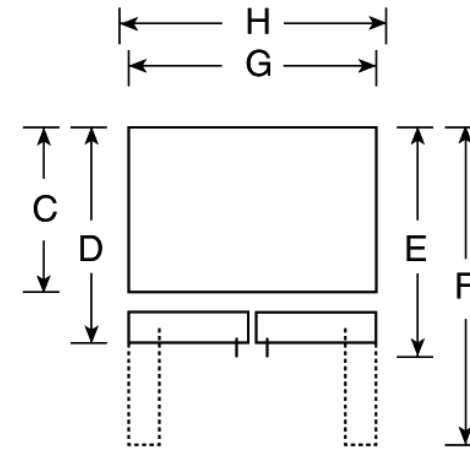

CFCP1NIZ

GE Café™ 20.7 Cu. Ft. Counter-Depth French Door Refrigerator

Dimensions and Installation Information (in inches)

Overall Dimensions	Height to top of hinge (in.) A	69-5/8
	Height to top of case (in.) B	69
	Case depth without door (in.) C	23-7/8
	Case depth less door handle (in.) D	28-1/2
	Case depth with door handle (in.) E	31-3/8
	Depth with fresh food door open 90° (in.) F	43-1/2
	Width (in.) G	35-7/8
Air Clearances	Width with door open 90° inc. door handle (in.) H	44
	Each side (in.)	1/8
	Top (in.)	1
	Back (in.)	1/2

Dimensions (in inches)

Front View

Top View

Above illustration intended for dimensional reference only. Refer to photography for actual product appearance.

For answers to your Monogram®, GE Profile™ or GE® appliance questions, visit our website at geappliances.com or call GE Answer Center® service, 800.626.2000.