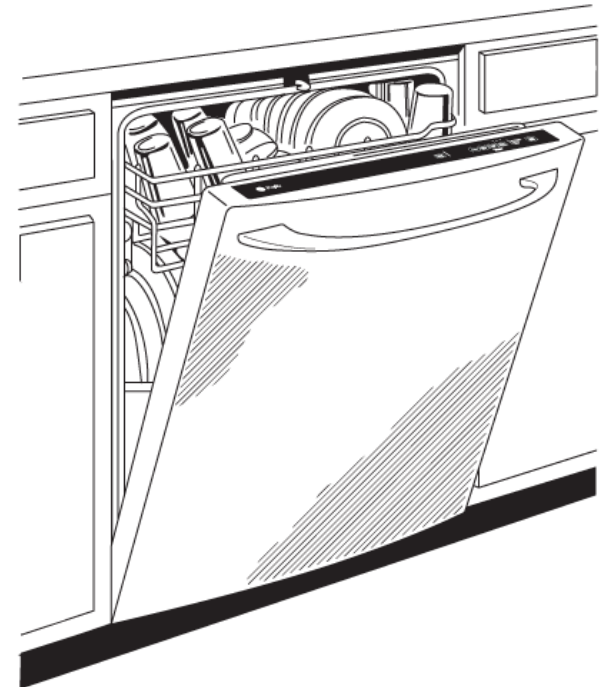

PDWT100/180V

GE Profile™ Stainless Interior Built-In Dishwasher with Hidden Controls

Features and Benefits

- 5-stage filtration with Piranha™ hard food disposer - 5 self-cleaning filters ensure clean dishes
- Dedicated silverware jets - Highly pressurized spray jets target the silverware area for improved cleaning
- Steam PreWash - Loosens tough soils before any cycle virtually eliminating the need for soaking or pre-rinsing dishes
- Natural convection heated dry option - A drying element effectively dries dishes reducing the need to towel dry after unloading
- 52 dBA sound level - Nearly silent two-pump system cleans dirty dishes without disruption
- ENERGY STAR® qualified and CEE Tier II rated - Meets or exceeds federal guidelines for energy efficiency for year-round energy and money savings
- Eclipse black full-extension racks with ball-tip tines - Durable racks glide smoothly on ball-bearings for easy loading
- Eclipse black nylon racking with deep-tiered upper rack - Provides loading versatility for today's dishes and up to 16 place settings
- Upper rack deep bowl tines - Even oversized bowls fit perfectly in the top rack for easy cleaning
- Antibacterial selection (NSF residential) - High temperature rinse sanitizes and reduces 99.999% of bacteria found on dishes
- Model PDWT180VSS - Stainless steel (shown)
- Model PDWT100VWW - White on white
- Model PDWT100VBB - Black on black

imagination at work