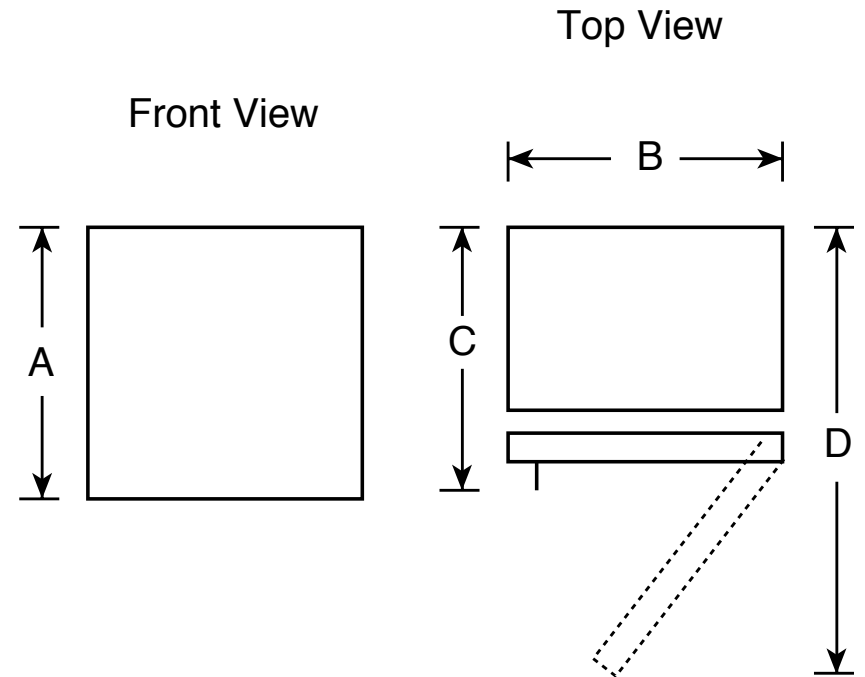

PCR06BAT

GE Profile™ Beverage Center

Dimensions and Installation Information (in inches)

Overall Dimensions	Height (in.) A	34-1/8
	Width (in.) B	23-3/4
	Depth with handle (in.) C	25
	Depth with door open 90° (in.) D	45-1/4
Air Clearances	Each side (in.)	0
	Top (in.)	0
	Back (in.)	0

- Electromechanical temperature controls
- 150 can capacity or 126 cans and 12 bottle flexibility
- Full-extension wine racks with beechwood fronts - Slides in and out with ease, making loading and unloading effortless
- Spillproof Glass Shelves - Help contain spills for ease of cleaning
- Tinted glass door with stainless steel accents - Delivers a high-end and modern appearance that blends with existing appliances and décor
- Contoured door design
- Recessed handle - A modern, ergonomic design that adds to the sleek appearance and is simple to use
- Reversible door
- Built-in capability
- Model PCR06BATSS – Stainless steel