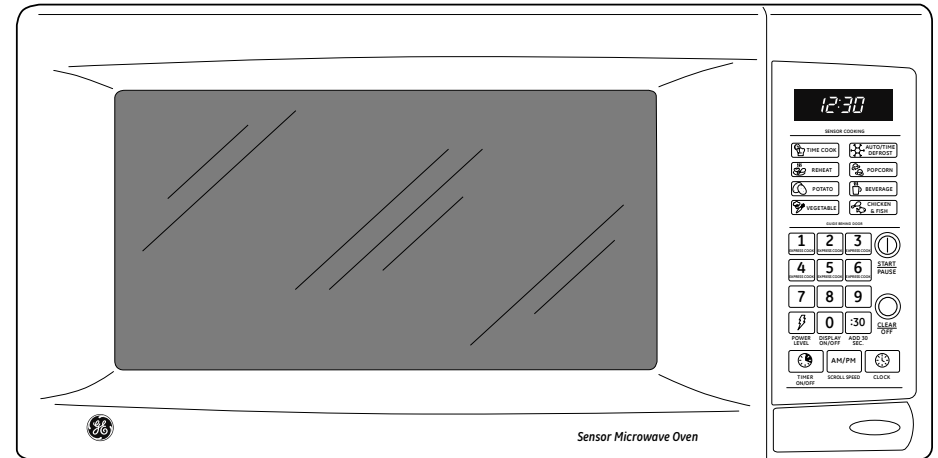

JES1460DNBB/WW

GE® 1.4 Cu. Ft. Capacity Countertop Microwave Oven

Dimensions and Installation Information (in inches)

Exterior Dimensions*	
W x H x D	21-7/8 x 12-15/16 x 17-9/32

*Height includes feet. Depth does not include handle.

This unit is designed to be placed on countertop.

For answers to your Monogram®, GE Profile™ or GE® appliance questions, visit our website at ge.com or call GE Answer Center® service, 800.626.2000.

JES1460DNBB/WW

GE® 1.4 Cu. Ft. Capacity Countertop Microwave Oven

Features and Benefits

- 1.4 cu. ft. capacity - 1100 Watts(IEC-705 test procedure)
- Sensor cooking controls - Automatically adjusts time and power for delicious cooking results
- Auto & time defrost - Simply enter the weight of the food, and the oven automatically sets the optimal defrosting time and power level or set your desired time for defrosting
- Turntable - Rotates food throughout the cooking cycle for even cooking results
- Instant On controls - Cooking and reheating happens instantly at the touch of a button
- Control lockout - Provides peace of mind by locking the oven and preventing accidental activation
- Timer on/off - Oven timer can be set to countdown a specific amount of minutes to help watch the time for you
- Model JES1460DNBB - Black
- Model JES1460DNWW - White