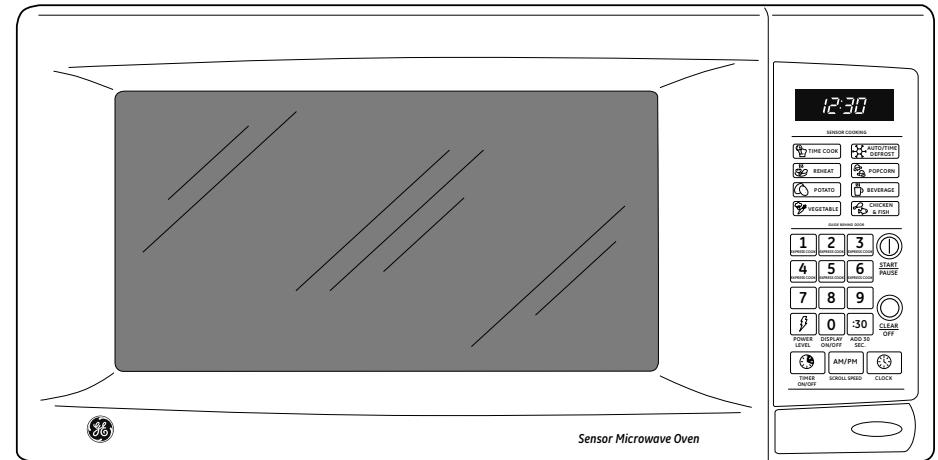

JES1460DNBB/WW

GE® 1.4 Cu. Ft. Capacity Countertop Microwave Oven

Dimensions and Installation Information (in inches)

Exterior Dimensions*	
W x H x D	21-7/8 x 12-15/16 x 17-9/32

*Height includes feet. Depth does not include handle.

This unit is designed to be placed on countertop.

For answers to your Monogram®, GE Profile™ or GE® appliance questions, visit our website at ge.com or call GE Answer Center® service, 800.626.2000.

JES1460DNBB/WW

GE® 1.4 Cu. Ft. Capacity Countertop Microwave Oven

Features and Benefits

- 1.4 cu. ft. capacity - 1100 Watts(IEC-705 test procedure)
- Sensor cooking controls - Automatically adjusts time and power for delicious cooking results
- Auto & time defrost - Simply enter the weight of the food, and the oven automatically sets the optimal defrosting time and power level or set your desired time for defrosting
- Turntable - Rotates food throughout the cooking cycle for even cooking results
- Instant On controls - Cooking and reheating happens instantly at the touch of a button
- Control lockout - Provides peace of mind by locking the oven and preventing accidental activation
- Timer on/off - Oven timer can be set to countdown a specific amount of minutes to help watch the time for you
- Model JES1460DNBB - Black
- Model JES1460DNWW - White