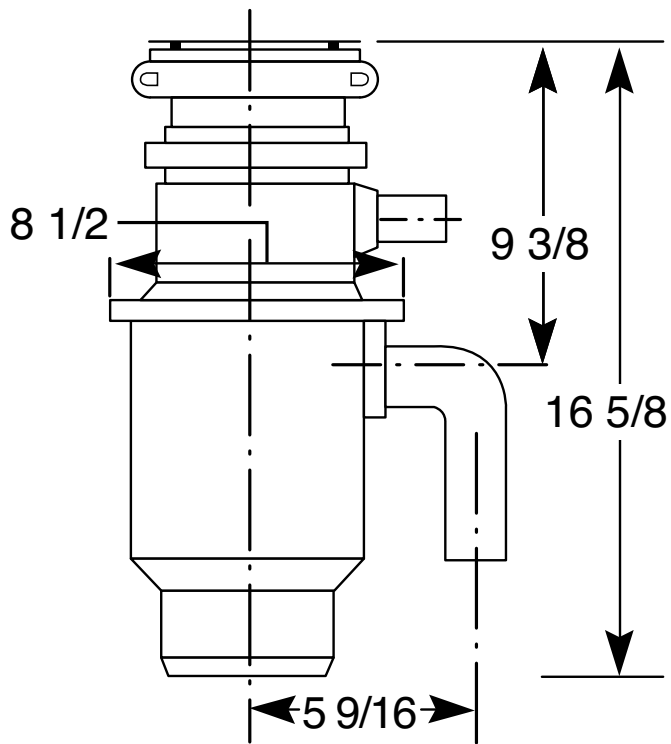

GE Appliances

GFB760V – GE® 3/4 Horsepower Batch Feed Disposer

Disposall® Food Waste Disposer Dimensions (in inches)

Inlet/Outlet Diameters	
Dishwasher inlet diameter (in.)	3/4
Drain outlet diameter (in.)	1-1/2

GE Appliances

GFB760V – GE® 3/4 Horsepower Batch Feed Disposer

Features and Benefits

- 3/4 Horsepower Motor
- Super Capacity Batch Feed Disposer
- 2700 RPM Grinding Action
- Stainless Steel Jam Resistant, Dual Swivel Impellers
- EZ mount installation
- Direct Wire Power Connection
- Sound Reduction Technology
- Cold Rolled Carbon Steel Armature Shaft Material
- Sink Stopper
- Manual Reset Overload Protector
- Dishwasher Drain Connector
- Stainless Steel Sink Flange
- Stainless Steel Turntable
- 2 Level Precutter
- Model GFB760T